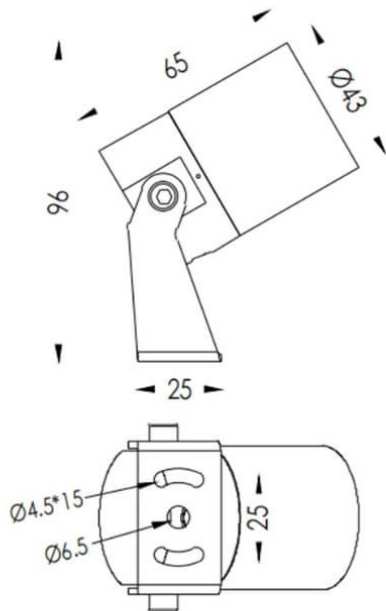

Scheme

Item code	86.OS04.1331.01
Product type	Outdoor
Category	Spike Spot Light
Family	TUBEO-R
Subfamily	TUBEO-R
Pictograms	

Product	
Real power (W)	4
Real luminous flux (Lm)	340
Luminous efficiency (Lm/W)	85
Beam angle (°)	24
Life time (h)	50000h L70B10
IP	67
Electrical class insulation	Class II
Colour	White
Control gear included	Yes
Control gear	ON-OFF
Light source	LED
Type of LED	1x4W CREE 1304
Average life time (h)	50000h L70B10
Colour temperature (K)	3000
Colour consistency (SDCM)	SDCM3
CRI	80
IK	IK10