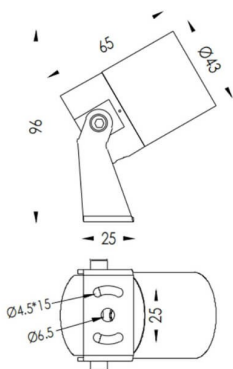

TUBEO-R

Lavov spike spot light from the family TUBEO-R with a power of 4W and a 24 degrees beam angle. With a total lumen output of 340lm and a luminous efficiency of 85lm/W. Made in Die Cast Aluminum body, steel bracket and Tempered Glass cover and finished in White colour. IP67 and IK10 degree of protection ON-OFF driver.

Item code	86.OS04.1331.01
------------------	------------------------

Product type	Outdoor
---------------------	----------------

Category	Spike Spot Light
-----------------	-------------------------

Family	TUBEO-R
---------------	----------------

Subfamily	TUBEO-R
------------------	----------------

Pictograms	
-------------------	--

Dimensions

Product dimensions (mm)	43(Dia)X65(H)mm
--------------------------------	------------------------

Scheme