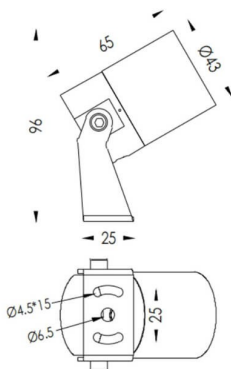

TUBEO-R

Lavov spike spot light from the family TUBEO-R with a power of 4W and a 24 degrees beam angle. With a total lumen output of 340lm and a luminous efficiency of 85lm/W. Made in Die Cast Aluminum body, steel bracket and Tempered Glass cover and finished in White colour. IP67 and IK10 degree of protection ON-OFF driver.

Item code	86.OS04.1331.01
Product type	Outdoor
Category	Spike Spot Light
Family	TUBEO-R
Subfamily	TUBEO-R
Pictograms	

Dimensions

Product dimensions (mm) 43(Dia)X65(H)mm

Scheme

Product	
Real power (W)	4
Real luminous flux (Lm)	340
Luminous efficiency (Lm/W)	85
Beam angle (°)	24
Life time (h)	50000h L70B10
IP	67
Electrical class insulation	Class II
Colour	White
Control gear included	Yes
Control gear	ON-OFF
Light source	LED
Type of LED	1x4W CREE 1304
Average life time (h)	50000h L70B10
Colour temperature (K)	3000
Colour consistency (SDCM)	SDCM<3
CRI	80
IK	IK10