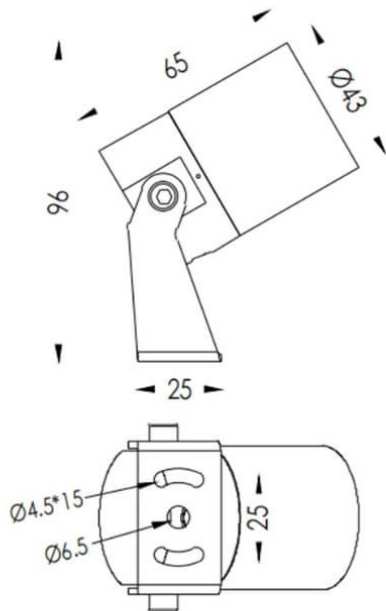

### TUBEO-R

Lavov spike spot light from the family TUBEO-R with a power of 4W and a 24 degrees beam angle. With a total lumen output of 340lm and a luminous efficiency of 85lm/W. Made in Die Cast Aluminum body, steel bracket and Tempered Glass cover and finished in White colour. IP67 and IK10 degree of protection ON-OFF driver.

#### Dimensions

Product dimensions (mm) 43(Dia)X65(H)mm

#### Scheme

Item code	86.OS04.1331.01
Product type	Outdoor
Category	Spike Spot Light
Family	TUBEO-R
Subfamily	TUBEO-R
Pictograms	

Product	
Real power (W)	4
Real luminous flux (Lm)	340
Luminous efficiency (Lm/W)	85
Beam angle (°)	24
Life time (h)	50000h L70B10
IP	67
Electrical class insulation	Class II
Colour	White
Control gear included	Yes
Control gear	ON-OFF
Light source	LED
Type of LED	1x4W CREE 1304
Average life time (h)	50000h L70B10
Colour temperature (K)	3000
Colour consistency (SDCM)	SDCM3
CRI	80
IK	IK10