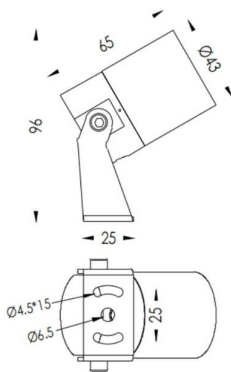

TUBEO-R

Lavov spike spot light from the family TUBEO-R with a power of 4W and a 24 degrees beam angle. With a total lumen output of 340lm and a luminous efficiency of 85lm/W. Made in Die Cast Aluminum body, steel bracket and Tempered Glass cover and finished in White colour. IP67 and IK10 degree of protection ON-OFF driver.

Item code	86.OS04.1331.01
Product type	Outdoor
Category	Spike Spot Light
Family	TUBEO-R
Subfamily	TUBEO-R
Pictograms	

Dimensions

Product dimensions (mm) 43(Dia)X65(H)mm

Scheme

Product	
Real power (W)	4
Real luminous flux (Lm)	340
Luminous efficiency (Lm/W)	85
Beam angle (°)	24
Life time (h)	50000h L70B10
IP	67
Electrical class insulation	Class II
Colour	White
Control gear included	Yes
Control gear	ON-OFF
Light source	LED
Type of LED	1x4W CREE 1304
Average life time (h)	50000h L70B10
Colour temperature (K)	3000
Colour consistency (SDCM)	SDCM<3
CRI	80
IK	IK10