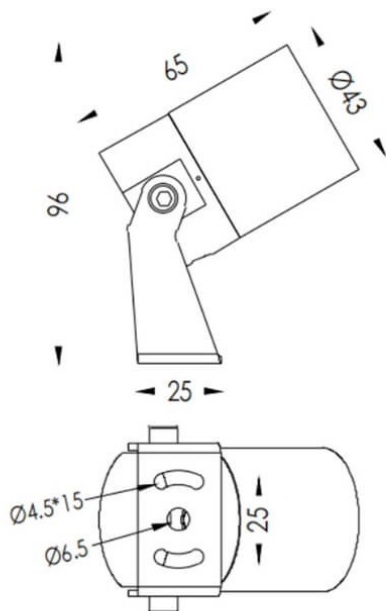

### TUBEO-R

Lavov spike spot light from the family TUBEO-R with a power of 4W and a 24 degrees beam angle. With a total lumen output of 340lm and a luminous efficiency of 85lm/W. Made in Die Cast Aluminum body, steel bracket and Tempered Glass cover and finished in White colour. IP67 and IK10 degree of protection ON-OFF driver.

#### Dimensions

Product dimensions (mm) 43(Dia)X65(H)mm

#### Scheme

Item code	86.OS04.1331.01
Product type	Outdoor
Category	Spike Spot Light
Family	TUBEO-R
Subfamily	TUBEO-R

#### Pictograms

Product	
Real power (W)	4
Real luminous flux (Lm)	340
Luminous efficiency (Lm/W)	85
Beam angle (°)	24
Life time (h)	50000h L70B10
IP	67
Electrical class insulation	Class II
Colour	White
Control gear included	Yes
Control gear	ON-OFF
Light source	LED
Type of LED	1x4W CREE 1304
Average life time (h)	50000h L70B10
Colour temperature (K)	3000
Colour consistency (SDCM)	SDCM3
CRI	80
IK	IK10