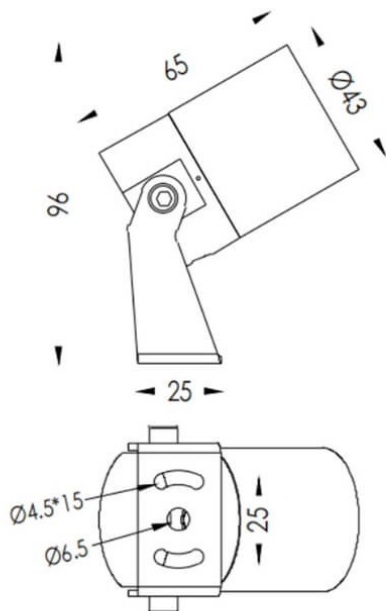

### TUBEO-R

Lavov spike spot light from the family TUBEO-R with a power of 4W and a 24 degrees beam angle. With a total lumen output of 340lm and a luminous efficiency of 85lm/W. Made in Die Cast Aluminum body, steel bracket and Tempered Glass cover and finished in Black colour. IP67 and IK10 degree of protection ON-OFF driver.

#### Dimensions

Product dimensions (mm) 43(Dia)X65(H)mm

#### Scheme

Item code	86.OS04.1331.02
Product type	Outdoor
Category	Spike Spot Light
Family	TUBEO-R
Subfamily	TUBEO-R

#### Pictograms

Product	
Real power (W)	4
Real luminous flux (Lm)	340
Luminous efficiency (Lm/W)	85
Beam angle (°)	24
Life time (h)	50000h L70B10
IP	67
Electrical class insulation	Class II
Colour	Black
Control gear included	Yes
Control gear	ON-OFF
Light source	LED
Type of LED	1x4W CREE 1304
Average life time (h)	50000h L70B10
Colour temperature (K)	3000
Colour consistency (SDCM)	SDCM3
CRI	80
IK	IK10