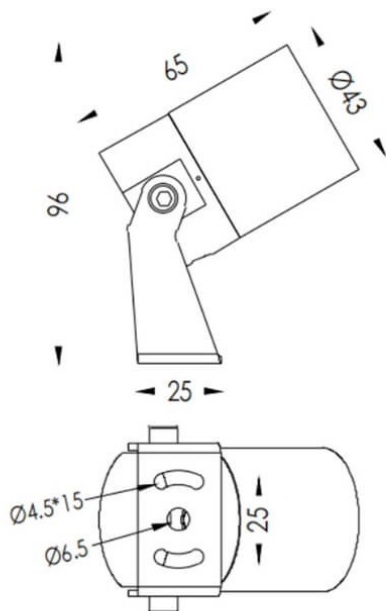

Scheme

Item code	86.OS04.1331.02
Product type	Outdoor
Category	Spike Spot Light
Family	TUBEO-R
Subfamily	TUBEO-R