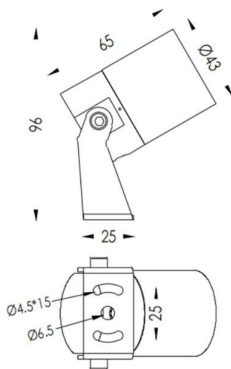

TUBEO-R

Lavov spike spot light from the family TUBEO-R with a power of 4W and a 24 degrees beam angle. With a total lumen output of 340lm and a luminous efficiency of 85lm/W. Made in Die Cast Aluminum body, steel bracket and Tempered Glass cover and finished in Black colour. IP67 and IK10 degree of protection ON-OFF driver.

Item code	86.OS04.1331.02
Product type	Outdoor
Category	Spike Spot Light
Family	TUBEO-R
Subfamily	TUBEO-R

Pictograms

Dimensions

Product dimensions (mm) 43(Dia)X65(H)mm

Scheme

Product

Real power (W)	4
Real luminous flux (Lm)	340
Luminous efficiency (Lm/W)	85
Beam angle (°)	24
Life time (h)	50000h L70B10
IP	67
Electrical class insulation	Class II
Colour	Black
Control gear included	Yes
Control gear	ON-OFF
Light source	LED
Type of LED	1x4W CREE 1304
Average life time (h)	50000h L70B10
Colour temperature (K)	3000
Colour consistency (SDCM)	SDCM<3
CRI	80
IK	IK10