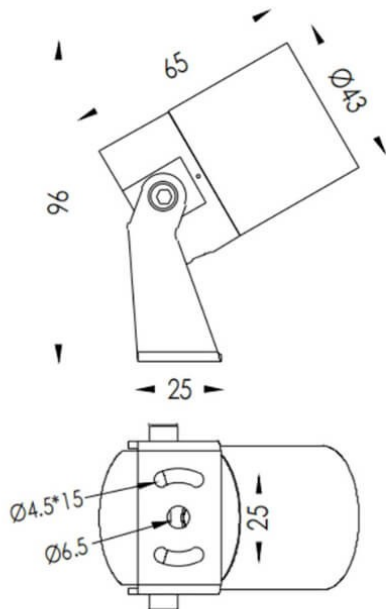

TUBEO-R

Lavov spike spot light from the family TUBEO-R with a power of 4W and a 24 degrees beam angle. With a total lumen output of 340lm and a luminous efficiency of 85lm/W. Made in Die Cast Aluminum body, steel bracket and Tempered Glass cover and finished in Black colour. IP67 and IK10 degree of protection ON-OFF driver.

Dimensions

Product dimensions (mm) 43(Dia)X65(H)mm

Scheme

| | |
|--------------|------------------|
| Item code | 86.OS04.1331.02 |
| Product type | Outdoor |
| Category | Spike Spot Light |
| Family | TUBEO-R |
| Subfamily | TUBEO-R |
| Pictograms | |

| | |
|-----------------------------|----------------|
| Product | |
| Real power (W) | 4 |
| Real luminous flux (Lm) | 340 |
| Luminous efficiency (Lm/W) | 85 |
| Beam angle (º) | 24 |
| Life time (h) | 50000h L70B10 |
| IP | 67 |
| Electrical class insulation | Class II |
| Colour | Black |
| Control gear included | Yes |
| Control gear | ON-OFF |
| Light source | LED |
| Type of LED | 1x4W CREE 1304 |
| Average life time (h) | 50000h L70B10 |
| Colour temperature (K) | 3000 |
| Colour consistency (SDCM) | SDCM<3 |
| CRI | 80 |
| IK | IK10 |