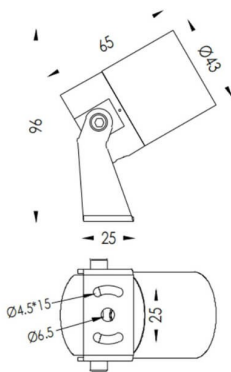

TUBEO-R

Lavov spike spot light from the family TUBEO-R with a power of 4W and a 24 degrees beam angle. With a total lumen output of 340lm and a luminous efficiency of 85lm/W. Made in Die Cast Aluminum body, steel bracket and Tempered Glass cover and finished in Black colour. IP67 and IK10 degree of protection ON-OFF driver.

| | |
|--------------|------------------|
| Item code | 86.OS04.1331.02 |
| Product type | Outdoor |
| Category | Spike Spot Light |
| Family | TUBEO-R |
| Subfamily | TUBEO-R |
| Pictograms | |

Dimensions

Product dimensions (mm) 43(Dia)X65(H)mm

Scheme

| | |
|-----------------------------|----------------|
| Product | |
| Real power (W) | 4 |
| Real luminous flux (Lm) | 340 |
| Luminous efficiency (Lm/W) | 85 |
| Beam angle (°) | 24 |
| Life time (h) | 50000h L70B10 |
| IP | 67 |
| Electrical class insulation | Class II |
| Colour | Black |
| Control gear included | Yes |
| Control gear | ON-OFF |
| Light source | LED |
| Type of LED | 1x4W CREE 1304 |
| Average life time (h) | 50000h L70B10 |
| Colour temperature (K) | 3000 |
| Colour consistency (SDCM) | SDCM<3 |
| CRI | 80 |
| IK | IK10 |