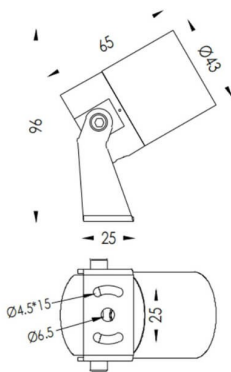

TUBEO-R

Lavov spike spot light from the family TUBEO-R with a power of 4W and a 24 degrees beam angle. With a total lumen output of 340lm and a luminous efficiency of 85lm/W. Made in Die Cast Aluminum body, steel bracket and Tempered Glass cover and finished in Black colour. IP67 and IK10 degree of protection ON-OFF driver.

Item code	86.OS04.1331.02
Product type	Outdoor
Category	Spike Spot Light
Family	TUBEO-R
Subfamily	TUBEO-R
Pictograms	

Dimensions

Product dimensions (mm) 43(Dia)X65(H)mm

Scheme

Product	
Real power (W)	4
Real luminous flux (Lm)	340
Luminous efficiency (Lm/W)	85
Beam angle (°)	24
Life time (h)	50000h L70B10
IP	67
Electrical class insulation	Class II
Colour	Black
Control gear included	Yes
Control gear	ON-OFF
Light source	LED
Type of LED	1x4W CREE 1304
Average life time (h)	50000h L70B10
Colour temperature (K)	3000
Colour consistency (SDCM)	SDCM<3
CRI	80
IK	IK10