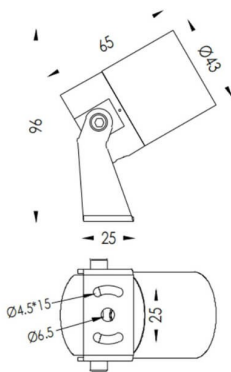

### TUBEO-R

Lavov spike spot light from the family TUBEO-R with a power of 4W and a 24 degrees beam angle. With a total lumen output of 340lm and a luminous efficiency of 85lm/W. Made in Die Cast Aluminum body, steel bracket and Tempered Glass cover and finished in Black colour. IP67 and IK10 degree of protection ON-OFF driver.

|              |  |
|--------------|--|
| Item code    | 86.OS04.1331.02  |
| Product type | Outdoor  |
| Category     | Spike Spot Light   |
| Family       | TUBEO-R  |
| Subfamily    | TUBEO-R  |
| Pictograms   |  |

### Dimensions

Product dimensions (mm) 43(Dia)X65(H)mm

### Scheme

|                             |                |
|-----------------------------|----------------|
| Product                     |                |
| Real power (W)              | 4              |
| Real luminous flux (Lm)     | 340            |
| Luminous efficiency (Lm/W)  | 85             |
| Beam angle (°)              | 24             |
| Life time (h)               | 50000h L70B10  |
| IP                          | 67             |
| Electrical class insulation | Class II       |
| Colour                      | Black          |
| Control gear included       | Yes            |
| Control gear                | ON-OFF         |
| Light source                | LED            |
| Type of LED                 | 1x4W CREE 1304 |
| Average life time (h)       | 50000h L70B10  |
| Colour temperature (K)      | 3000           |
| Colour consistency (SDCM)   | SDCM<3         |
| CRI                         | 80             |
| IK                          | IK10           |