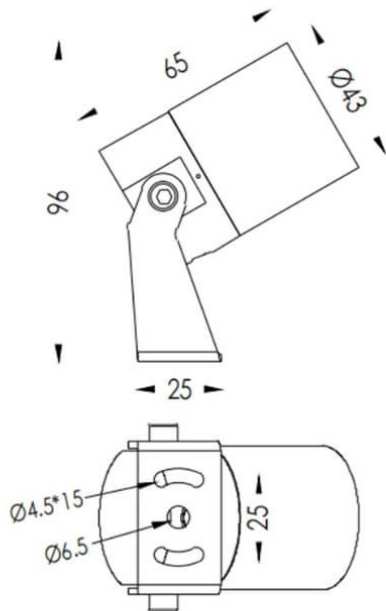

Scheme

Item code	86.OS04.1341.01
Product type	Outdoor
Category	Spike Spot Light
Family	TUBEO-R
Subfamily	TUBEO-R
Pictograms	

Product	
Real power (W)	4
Real luminous flux (Lm)	340
Luminous efficiency (Lm/W)	85
Beam angle (&ordm;)	36
Life time (h)	50000h L70B10
IP	67
Electrical class insulation	Class II
Colour	White
Control gear included	Yes
Control gear	ON-OFF
Light source	LED
Type of LED	1x4W CREE 1304
Average life time (h)	50000h L70B10
Colour temperature (K)	3000
Colour consistency (SDCM)	SDCM<3
CRI	80
IK	IK10