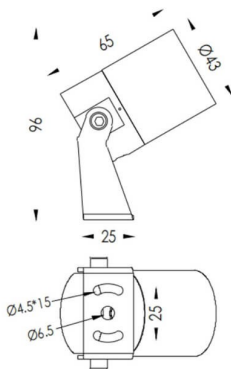

TUBEO-R

Lavov spike spot light from the family TUBEO-R with a power of 4W and a 36 degrees beam angle. With a total lumen output of 340lm and a luminous efficiency of 85lm/W. Made in Die Cast Aluminum body, steel bracket and Tempered Glass cover and finished in White colour. IP67 and IK10 degree of protection ON-OFF driver.

Item code	86.OS04.1341.01
Product type	Outdoor
Category	Spike Spot Light
Family	TUBEO-R
Subfamily	TUBEO-R

Pictograms

Dimensions

Product dimensions (mm) 43(Dia)X65(H)mm

Scheme

Product	
Real power (W)	4
Real luminous flux (Lm)	340
Luminous efficiency (Lm/W)	85
Beam angle (°)	36
Life time (h)	50000h L70B10
IP	67
Electrical class insulation	Class II
Colour	White
Control gear included	Yes
Control gear	ON-OFF
Light source	LED
Type of LED	1x4W CREE 1304
Average life time (h)	50000h L70B10
Colour temperature (K)	3000
Colour consistency (SDCM)	SDCM<3
CRI	80
IK	IK10