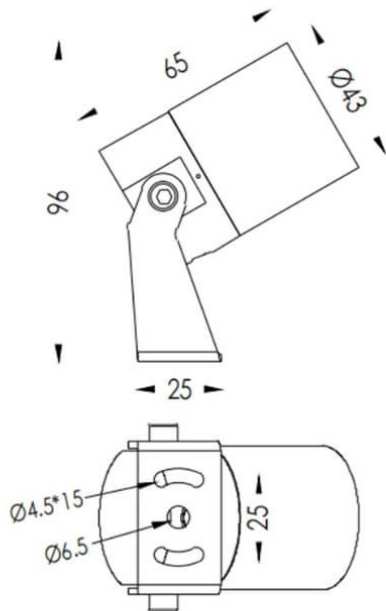

### TUBEO-R

Lavov spike spot light from the family TUBEO-R with a power of 4W and a 36 degrees beam angle. With a total lumen output of 340lm and a luminous efficiency of 85lm/W. Made in Die Cast Aluminum body, steel bracket and Tempered Glass cover and finished in White colour. IP67 and IK10 degree of protection ON-OFF driver.

### Dimensions

Product dimensions (mm) 43(Dia)X65(H)mm

### Scheme

Item code	86.OS04.1341.01
Product type	Outdoor
Category	Spike Spot Light
Family	TUBEO-R
Subfamily	TUBEO-R
Pictograms	

<b>Product</b>	
Real power (W)	4
Real luminous flux (Lm)	340
Luminous efficiency (Lm/W)	85
Beam angle (&ordm;)	36
Life time (h)	50000h L70B10
IP	67
Electrical class insulation	Class II
Colour	White
Control gear included	Yes
Control gear	ON-OFF
Light source	LED
Type of LED	1x4W CREE 1304
Average life time (h)	50000h L70B10
Colour temperature (K)	3000
Colour consistency (SDCM)	SDCM<3
CRI	80
IK	IK10