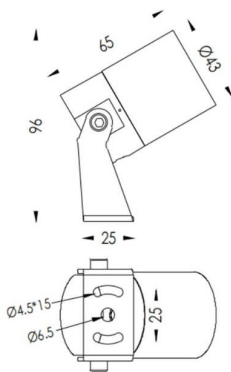

TUBEO-R

Lavov spike spot light from the family TUBEO-R with a power of 4W and a 36 degrees beam angle. With a total lumen output of 340lm and a luminous efficiency of 85lm/W. Made in Die Cast Aluminum body, steel bracket and Tempered Glass cover and finished in White colour. IP67 and IK10 degree of protection ON-OFF driver.

Item code	86.OS04.1341.01
Product type	Outdoor
Category	Spike Spot Light
Family	TUBEO-R
Subfamily	TUBEO-R
Pictograms	

Dimensions

Product dimensions (mm) 43(Dia)X65(H)mm

Scheme

Product	
Real power (W)	4
Real luminous flux (Lm)	340
Luminous efficiency (Lm/W)	85
Beam angle (°)	36
Life time (h)	50000h L70B10
IP	67
Electrical class insulation	Class II
Colour	White
Control gear included	Yes
Control gear	ON-OFF
Light source	LED
Type of LED	1x4W CREE 1304
Average life time (h)	50000h L70B10
Colour temperature (K)	3000
Colour consistency (SDCM)	SDCM<3
CRI	80
IK	IK10