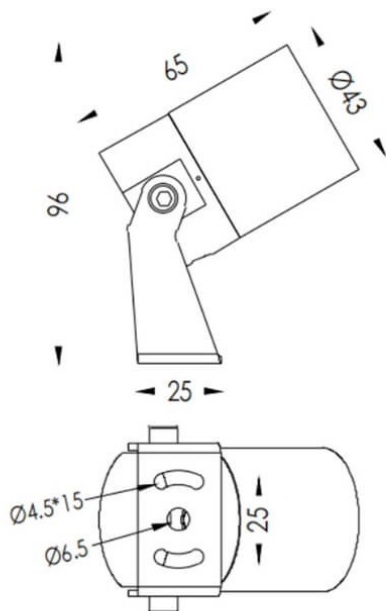

Scheme

Item code	86.OS04.1341.01
Product type	Outdoor
Category	Spike Spot Light
Family	TUBEO-R
Subfamily	TUBEO-R