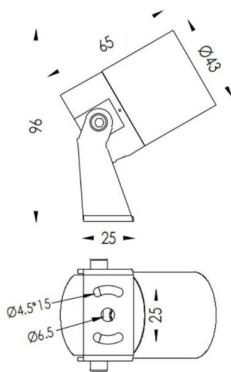

### TUBEO-R

Lavov spike spot light from the family TUBEO-R with a power of 4W and a 36 degrees beam angle. With a total lumen output of 340lm and a luminous efficiency of 85lm/W. Made in Die Cast Aluminum body, steel bracket and Tempered Glass cover and finished in White colour. IP67 and IK10 degree of protection ON-OFF driver.

Item code	86.OS04.1341.01
Product type	Outdoor
Category	Spike Spot Light
Family	TUBEO-R
Subfamily	TUBEO-R
Pictograms	

### Dimensions

Product dimensions (mm) 43(Dia)X65(H)mm

### Scheme

Product	
Real power (W)	4
Real luminous flux (Lm)	340
Luminous efficiency (Lm/W)	85
Beam angle (°)	36
Life time (h)	50000h L70B10
IP	67
Electrical class insulation	Class II
Colour	White
Control gear included	Yes
Control gear	ON-OFF
Light source	LED
Type of LED	1x4W CREE 1304
Average life time (h)	50000h L70B10
Colour temperature (K)	3000
Colour consistency (SDCM)	SDCM<3
CRI	80
IK	IK10