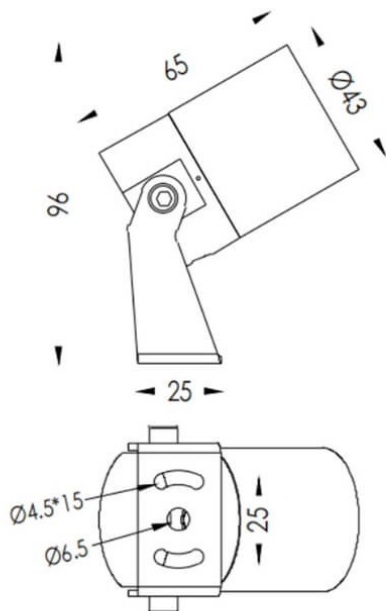

### TUBEO-R

Lavov spike spot light from the family TUBEO-R with a power of 4W and a 36 degrees beam angle. With a total lumen output of 340lm and a luminous efficiency of 85lm/W. Made in Die Cast Aluminum body, steel bracket and Tempered Glass cover and finished in White colour. IP67 and IK10 degree of protection ON-OFF driver.

#### Dimensions

Product dimensions (mm) 43(Dia)X65(H)mm

#### Scheme

Item code	86.OS04.1341.01
Product type	Outdoor
Category	Spike Spot Light
Family	TUBEO-R
Subfamily	TUBEO-R

#### Pictograms

Product	
Real power (W)	4
Real luminous flux (Lm)	340
Luminous efficiency (Lm/W)	85
Beam angle (°)	36
Life time (h)	50000h L70B10
IP	67
Electrical class insulation	Class II
Colour	White
Control gear included	Yes
Control gear	ON-OFF
Light source	LED
Type of LED	1x4W CREE 1304
Average life time (h)	50000h L70B10
Colour temperature (K)	3000
Colour consistency (SDCM)	SDCM3
CRI	80
IK	IK10