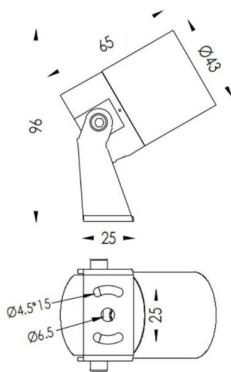

TUBEO-R

Lavov spike spot light from the family TUBEO-R with a power of 4W and a 36 degrees beam angle. With a total lumen output of 340lm and a luminous efficiency of 85lm/W. Made in Die Cast Aluminum body, steel bracket and Tempered Glass cover and finished in Black colour. IP67 and IK10 degree of protection ON-OFF driver.

Item code	86.OS04.1341.02
Product type	Outdoor
Category	Spike Spot Light
Family	TUBEO-R
Subfamily	TUBEO-R
Pictograms	

Dimensions

Product dimensions (mm) 43(Dia)X65(H)mm

Scheme

Product	
Real power (W)	4
Real luminous flux (Lm)	340
Luminous efficiency (Lm/W)	85
Beam angle (°)	36
Life time (h)	50000h L70B10
IP	67
Electrical class insulation	Class II
Colour	Black
Control gear included	Yes
Control gear	ON-OFF
Light source	LED
Type of LED	1x4W CREE 1304
Average life time (h)	50000h L70B10
Colour temperature (K)	3000
Colour consistency (SDCM)	SDCM<3
CRI	80
IK	IK10