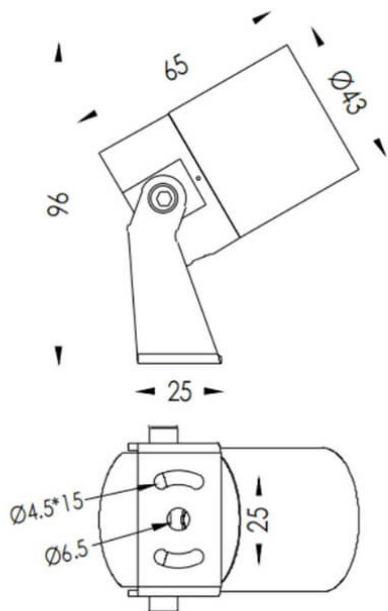

TUBEO-R

Lavov spike spot light from the family TUBEO-R with a power of 4W and a 36 degrees beam angle. With a total lumen output of 340lm and a luminous efficiency of 85lm/W. Made in Die Cast Aluminum body, steel bracket and Tempered Glass cover and finished in Black colour. IP67 and IK10 degree of protection ON-OFF driver.

Dimensions

Product dimensions (mm) 43(Dia)X65(H)mm

Scheme

Item code	86.OS04.1341.02
Product type	Outdoor
Category	Spike Spot Light
Family	TUBEO-R
Subfamily	TUBEO-R

Pictograms

Product	
Real power (W)	4
Real luminous flux (Lm)	340
Luminous efficiency (Lm/W)	85
Beam angle (°)	36
Life time (h)	50000h L70B10
IP	67
Electrical class insulation	Class II
Colour	Black
Control gear included	Yes
Control gear	ON-OFF
Light source	LED
Type of LED	1x4W CREE 1304
Average life time (h)	50000h L70B10
Colour temperature (K)	3000
Colour consistency (SDCM)	SDCM3
CRI	80
IK	IK10