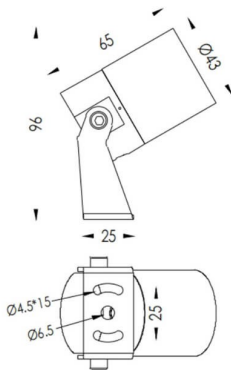

TUBEO-R

Lavov spike spot light from the family TUBEO-R with a power of 4W and a 36 degrees beam angle. With a total lumen output of 340lm and a luminous efficiency of 85lm/W. Made in Die Cast Aluminum body, steel bracket and Tempered Glass cover and finished in Black colour. IP67 and IK10 degree of protection ON-OFF driver.

Item code	86.OS04.1341.02
Product type	Outdoor
Category	Spike Spot Light
Family	TUBEO-R
Subfamily	TUBEO-R
Pictograms	

Dimensions

Product dimensions (mm) 43(Dia)X65(H)mm

Scheme

Product

Real power (W)	4
Real luminous flux (Lm)	340
Luminous efficiency (Lm/W)	85
Beam angle (°)	36
Life time (h)	50000h L70B10
IP	67
Electrical class insulation	Class II
Colour	Black
Control gear included	Yes
Control gear	ON-OFF
Light source	LED
Type of LED	1x4W CREE 1304
Average life time (h)	50000h L70B10
Colour temperature (K)	3000
Colour consistency (SDCM)	SDCM<3
CRI	80
IK	IK10