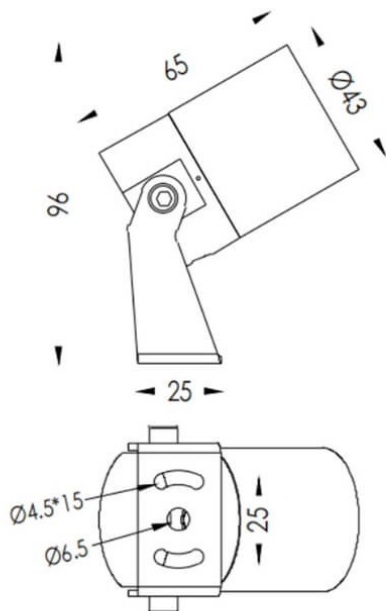

TUBEO-R

Lavov spike spot light from the family TUBEO-R with a power of 4W and a 36 degrees beam angle. With a total lumen output of 340lm and a luminous efficiency of 85lm/W. Made in Die Cast Aluminum body, steel bracket and Tempered Glass cover and finished in Black colour. IP67 and IK10 degree of protection ON-OFF driver.

Dimensions

Product dimensions (mm) 43(Dia)X65(H)mm

Scheme

Photometry

| | |
|--------------|------------------|
| Item code | 86.OS04.1341.02 |
| Product type | Outdoor |
| Category | Spike Spot Light |
| Family | TUBEO-R |
| Subfamily | TUBEO-R |

Pictograms

| | |
|-----------------------------|----------------|
| Product | |
| Real power (W) | 4 |
| Real luminous flux (Lm) | 340 |
| Luminous efficiency (Lm/W) | 85 |
| Beam angle (°) | 36 |
| Life time (h) | 50000h L70B10 |
| IP | 67 |
| Electrical class insulation | Class II |
| Colour | Black |
| Control gear included | Yes |
| Control gear | ON-OFF |
| Light source | LED |
| Type of LED | 1x4W CREE 1304 |
| Average life time (h) | 50000h L70B10 |
| Colour temperature (K) | 3000 |
| Colour consistency (SDCM) | SDCM3 |
| CRI | 80 |
| IK | IK10 |