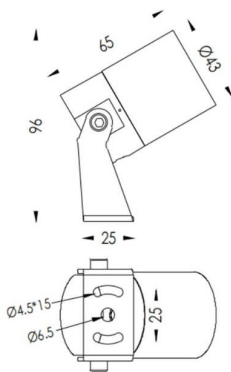

TUBEO-R

Lavov spike spot light from the family TUBEO-R with a power of 4W and a 36 degrees beam angle. With a total lumen output of 340lm and a luminous efficiency of 85lm/W. Made in Die Cast Aluminum body, steel bracket and Tempered Glass cover and finished in Black colour. IP67 and IK10 degree of protection ON-OFF driver.

Item code	86.OS04.1341.02
Product type	Outdoor
Category	Spike Spot Light
Family	TUBEO-R
Subfamily	TUBEO-R
Pictograms	

Dimensions

Product dimensions (mm) 43(Dia)X65(H)mm

Scheme

Product

Real power (W)	4
Real luminous flux (Lm)	340
Luminous efficiency (Lm/W)	85
Beam angle (°)	36
Life time (h)	50000h L70B10
IP	67
Electrical class insulation	Class II
Colour	Black
Control gear included	Yes
Control gear	ON-OFF
Light source	LED
Type of LED	1x4W CREE 1304
Average life time (h)	50000h L70B10
Colour temperature (K)	3000
Colour consistency (SDCM)	SDCM<3
CRI	80
IK	IK10