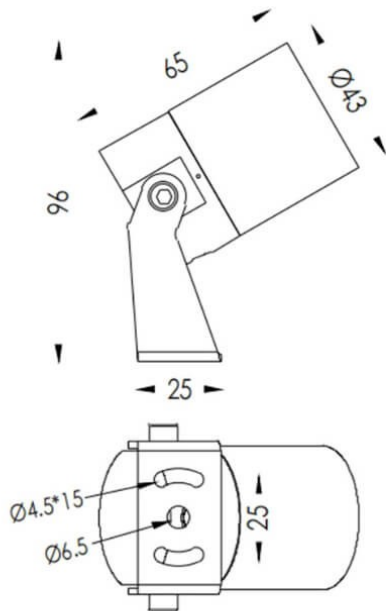

TUBEO-R

Lavov spike spot light from the family TUBEO-R with a power of 4W and a 55 degrees beam angle. With a total lumen output of 340lm and a luminous efficiency of 85lm/W. Made in Die Cast Aluminum body, steel bracket and Tempered Glass cover and finished in White colour. IP67 and IK10 degree of protection ON-OFF driver.

Dimensions

Product dimensions (mm) 43(Dia)X65(H)mm

Scheme

Item code	86.OS04.1351.01
Product type	Outdoor
Category	Spike Spot Light
Family	TUBEO-R
Subfamily	TUBEO-R
Pictograms	

Product	
Real power (W)	4
Real luminous flux (Lm)	340
Luminous efficiency (Lm/W)	85
Beam angle (°)	55
Life time (h)	50000h L70B10
IP	67
Electrical class insulation	Class II
Colour	White
Control gear included	Yes
Control gear	ON-OFF
Light source	LED
Type of LED	1x4W CREE 1304
Average life time (h)	50000h L70B10
Colour temperature (K)	3000
Colour consistency (SDCM)	SDCM<3
CRI	80
IK	IK10