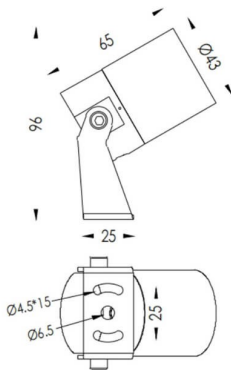

TUBEO-R

Lavov spike spot light from the family TUBEO-R with a power of 4W and a 55 degrees beam angle. With a total lumen output of 340lm and a luminous efficiency of 85lm/W. Made in Die Cast Aluminum body, steel bracket and Tempered Glass cover and finished in White colour. IP67 and IK10 degree of protection ON-OFF driver.

Item code	86.OS04.1351.01
Product type	Outdoor
Category	Spike Spot Light
Family	TUBEO-R
Subfamily	TUBEO-R
Pictograms	

Dimensions

Product dimensions (mm) 43(Dia)X65(H)mm

Scheme

Product

Real power (W)	4
Real luminous flux (Lm)	340
Luminous efficiency (Lm/W)	85
Beam angle (°)	55
Life time (h)	50000h L70B10
IP	67
Electrical class insulation	Class II
Colour	White
Control gear included	Yes
Control gear	ON-OFF
Light source	LED
Type of LED	1x4W CREE 1304
Average life time (h)	50000h L70B10
Colour temperature (K)	3000
Colour consistency (SDCM)	SDCM<3
CRI	80
IK	IK10