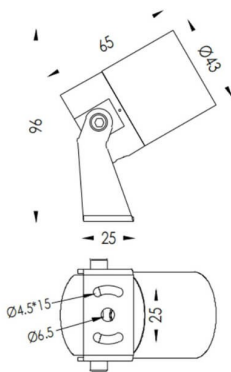

TUBEO-R

Lavov spike spot light from the family TUBEO-R with a power of 4W and a 55 degrees beam angle. With a total lumen output of 340lm and a luminous efficiency of 85lm/W. Made in Die Cast Aluminum body, steel bracket and Tempered Glass cover and finished in White colour. IP67 and IK10 degree of protection ON-OFF driver.

Item code	86.OS04.1351.01
Product type	Outdoor
Category	Spike Spot Light
Family	TUBEO-R
Subfamily	TUBEO-R
Pictograms	

Dimensions

Product dimensions (mm) 43(Dia)X65(H)mm

Scheme

Product	
Real power (W)	4
Real luminous flux (Lm)	340
Luminous efficiency (Lm/W)	85
Beam angle (°)	55
Life time (h)	50000h L70B10
IP	67
Electrical class insulation	Class II
Colour	White
Control gear included	Yes
Control gear	ON-OFF
Light source	LED
Type of LED	1x4W CREE 1304
Average life time (h)	50000h L70B10
Colour temperature (K)	3000
Colour consistency (SDCM)	SDCM<3
CRI	80
IK	IK10