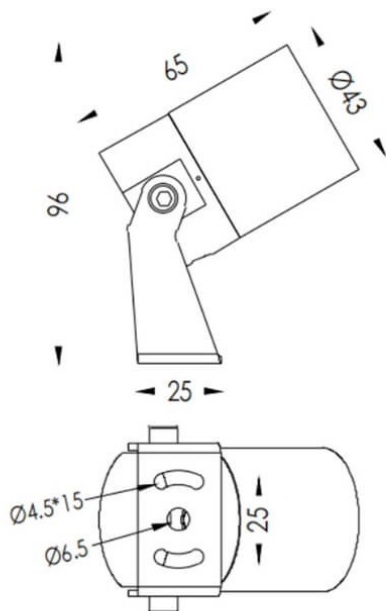

### TUBEO-R

Lavov spike spot light from the family TUBEO-R with a power of 4W and a 55 degrees beam angle. With a total lumen output of 340lm and a luminous efficiency of 85lm/W. Made in Die Cast Aluminum body, steel bracket and Tempered Glass cover and finished in White colour. IP67 and IK10 degree of protection ON-OFF driver.

### Dimensions

Product dimensions (mm) 43(Dia)X65(H)mm

### Scheme

Item code	86.OS04.1351.01
Product type	Outdoor
Category	Spike Spot Light
Family	TUBEO-R
Subfamily	TUBEO-R
Pictograms	

Product	
Real power (W)	4
Real luminous flux (Lm)	340
Luminous efficiency (Lm/W)	85
Beam angle (°)	55
Life time (h)	50000h L70B10
IP	67
Electrical class insulation	Class II
Colour	White
Control gear included	Yes
Control gear	ON-OFF
Light source	LED
Type of LED	1x4W CREE 1304
Average life time (h)	50000h L70B10
Colour temperature (K)	3000
Colour consistency (SDCM)	SDCM3
CRI	80
IK	IK10