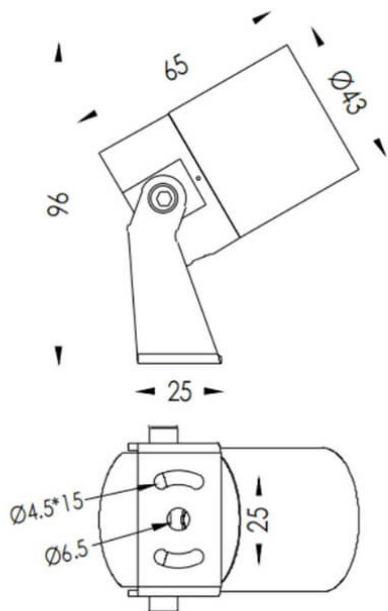

### TUBEO-R

Lavov spike spot light from the family TUBEO-R with a power of 4W and a 55 degrees beam angle. With a total lumen output of 340lm and a luminous efficiency of 85lm/W. Made in Die Cast Aluminum body, steel bracket and Tempered Glass cover and finished in White colour. IP67 and IK10 degree of protection ON-OFF driver.

#### Dimensions

Product dimensions (mm) 43(Dia)X65(H)mm

#### Scheme

Item code	86.OS04.1351.01
Product type	Outdoor
Category	Spike Spot Light
Family	TUBEO-R
Subfamily	TUBEO-R

#### Pictograms

Product	
Real power (W)	4
Real luminous flux (Lm)	340
Luminous efficiency (Lm/W)	85
Beam angle (°)	55
Life time (h)	50000h L70B10
IP	67
Electrical class insulation	Class II
Colour	White
Control gear included	Yes
Control gear	ON-OFF
Light source	LED
Type of LED	1x4W CREE 1304
Average life time (h)	50000h L70B10
Colour temperature (K)	3000
Colour consistency (SDCM)	SDCM3
CRI	80
IK	IK10