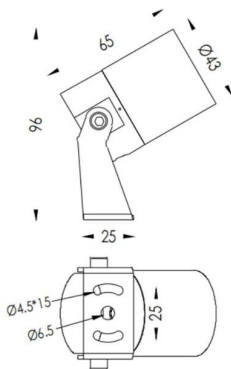

### TUBEO-R

Lavov spike spot light from the family TUBEO-R with a power of 4W and a 55 degrees beam angle. With a total lumen output of 340lm and a luminous efficiency of 85lm/W. Made in Die Cast Aluminum body, steel bracket and Tempered Glass cover and finished in White colour. IP67 and IK10 degree of protection ON-OFF driver.

Item code	86.OS04.1351.01
Product type	Outdoor
Category	Spike Spot Light
Family	TUBEO-R
Subfamily	TUBEO-R
Pictograms	

### Dimensions

Product dimensions (mm) 43(Dia)X65(H)mm

### Scheme

Product	
Real power (W)	4
Real luminous flux (Lm)	340
Luminous efficiency (Lm/W)	85
Beam angle (°)	55
Life time (h)	50000h L70B10
IP	67
Electrical class insulation	Class II
Colour	White
Control gear included	Yes
Control gear	ON-OFF
Light source	LED
Type of LED	1x4W CREE 1304
Average life time (h)	50000h L70B10
Colour temperature (K)	3000
Colour consistency (SDCM)	SDCM<3
CRI	80
IK	IK10