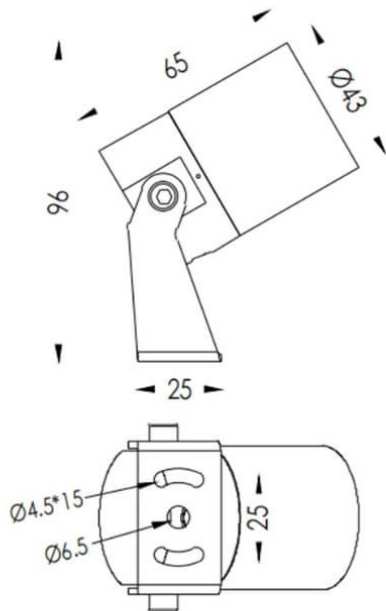

TUBEO-R

Lavov spike spot light from the family TUBEO-R with a power of 4W and a 55 degrees beam angle. With a total lumen output of 340lm and a luminous efficiency of 85lm/W. Made in Die Cast Aluminum body, steel bracket and Tempered Glass cover and finished in Black colour. IP67 and IK10 degree of protection ON-OFF driver.

Dimensions

Product dimensions (mm) 43(Dia)X65(H)mm

Scheme

Item code	86.OS04.1351.02
Product type	Outdoor
Category	Spike Spot Light
Family	TUBEO-R
Subfamily	TUBEO-R
Pictograms	

Product	
Real power (W)	4
Real luminous flux (Lm)	340
Luminous efficiency (Lm/W)	85
Beam angle (º)	55
Life time (h)	50000h L70B10
IP	67
Electrical class insulation	Class II
Colour	Black
Control gear included	Yes
Control gear	ON-OFF
Light source	LED
Type of LED	1x4W CREE 1304
Average life time (h)	50000h L70B10
Colour temperature (K)	3000
Colour consistency (SDCM)	SDCM<3
CRI	80
IK	IK10