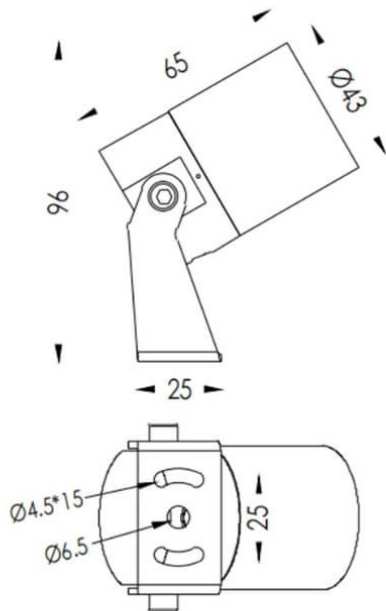

### TUBEO-R

Lavov spike spot light from the family TUBEO-R with a power of 4W and a 55 degrees beam angle. With a total lumen output of 340lm and a luminous efficiency of 85lm/W. Made in Die Cast Aluminum body, steel bracket and Tempered Glass cover and finished in Black colour. IP67 and IK10 degree of protection ON-OFF driver.

#### Dimensions

Product dimensions (mm) 43(Dia)X65(H)mm

#### Scheme

Item code	86.OS04.1351.02
Product type	Outdoor
Category	Spike Spot Light
Family	TUBEO-R
Subfamily	TUBEO-R
Pictograms	

Product	
Real power (W)	4
Real luminous flux (Lm)	340
Luminous efficiency (Lm/W)	85
Beam angle (°)	55
Life time (h)	50000h L70B10
IP	67
Electrical class insulation	Class II
Colour	Black
Control gear included	Yes
Control gear	ON-OFF
Light source	LED
Type of LED	1x4W CREE 1304
Average life time (h)	50000h L70B10
Colour temperature (K)	3000
Colour consistency (SDCM)	SDCM3
CRI	80
IK	IK10