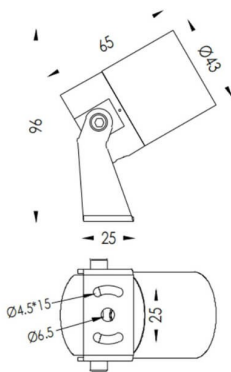

TUBEO-R

Lavov spike spot light from the family TUBEO-R with a power of 4W and a 55 degrees beam angle. With a total lumen output of 340lm and a luminous efficiency of 85lm/W. Made in Die Cast Aluminum body, steel bracket and Tempered Glass cover and finished in Black colour. IP67 and IK10 degree of protection ON-OFF driver.

Item code	86.OS04.1351.02
Product type	Outdoor
Category	Spike Spot Light
Family	TUBEO-R
Subfamily	TUBEO-R
Pictograms	

Dimensions

Product dimensions (mm) 43(Dia)X65(H)mm

Scheme

Product

Real power (W)	4
Real luminous flux (Lm)	340
Luminous efficiency (Lm/W)	85
Beam angle (°)	55
Life time (h)	50000h L70B10
IP	67
Electrical class insulation	Class II
Colour	Black
Control gear included	Yes
Control gear	ON-OFF
Light source	LED
Type of LED	1x4W CREE 1304
Average life time (h)	50000h L70B10
Colour temperature (K)	3000
Colour consistency (SDCM)	SDCM<3
CRI	80
IK	IK10