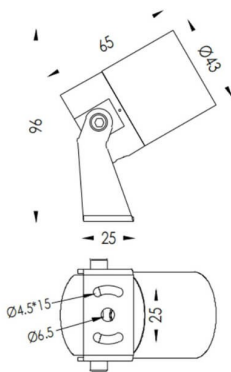

TUBEO-R

Lavov spike spot light from the family TUBEO-R with a power of 4W and a 55 degrees beam angle. With a total lumen output of 340lm and a luminous efficiency of 85lm/W. Made in Die Cast Aluminum body, steel bracket and Tempered Glass cover and finished in Black colour. IP67 and IK10 degree of protection ON-OFF driver.

Item code	86.OS04.1351.02
Product type	Outdoor
Category	Spike Spot Light
Family	TUBEO-R
Subfamily	TUBEO-R
Pictograms	

Dimensions

Product dimensions (mm) 43(Dia)X65(H)mm

Scheme

Product	
Real power (W)	4
Real luminous flux (Lm)	340
Luminous efficiency (Lm/W)	85
Beam angle (°)	55
Life time (h)	50000h L70B10
IP	67
Electrical class insulation	Class II
Colour	Black
Control gear included	Yes
Control gear	ON-OFF
Light source	LED
Type of LED	1x4W CREE 1304
Average life time (h)	50000h L70B10
Colour temperature (K)	3000
Colour consistency (SDCM)	SDCM<3
CRI	80
IK	IK10