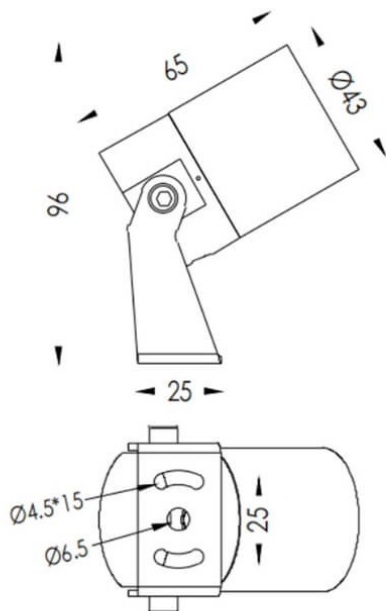

TUBE0-R

Lavov spike spot light from the family TUBE0-R with a power of 4W and a 55 degrees beam angle. With a total lumen output of 340lm and a luminous efficiency of 85lm/W. Made in Die Cast Aluminum body, steel bracket and Tempered Glass cover and finished in Black colour. IP67 and IK10 degree of protection ON-OFF driver.

Dimensions

Product dimensions (mm) 43(Dia)X65(H)mm

Scheme

Item code	86.OS04.1351.02
Product type	Outdoor
Category	Spike Spot Light
Family	TUBE0-R
Subfamily	TUBE0-R

Pictograms

Product	
Real power (W)	4
Real luminous flux (Lm)	340
Luminous efficiency (Lm/W)	85
Beam angle (°)	55
Life time (h)	50000h L70B10
IP	67
Electrical class insulation	Class II
Colour	Black
Control gear included	Yes
Control gear	ON-OFF
Light source	LED
Type of LED	1x4W CREE 1304
Average life time (h)	50000h L70B10
Colour temperature (K)	3000
Colour consistency (SDCM)	SDCM3
CRI	80
IK	IK10