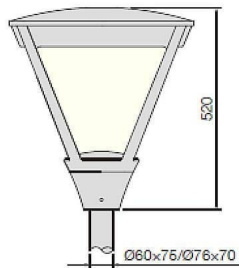

COUNTRY

Street Light from the family COUNTRY with a power of 40W and a lighting distribution type T1/T2A/T3A/T4A with a real lumen output of 3900lm, and an efficiency of 135lm/W, CRI ≥ 70 with a DALI driver, made in Die Cast Aluminium Body, Front Tempered Glass and finished in Black color

Item code	86.OS04.1471.03
------------------	------------------------

Product type	Outdoor
---------------------	----------------

Category	Street lights
-----------------	----------------------

Family	COUNTRY
---------------	----------------

Pictograms

Scheme

Product

Real power (W)	40
-----------------------	-----------

Real luminous flux (Lm)	3900
--------------------------------	-------------

Luminous efficiency (Lm/W)	135
-----------------------------------	------------