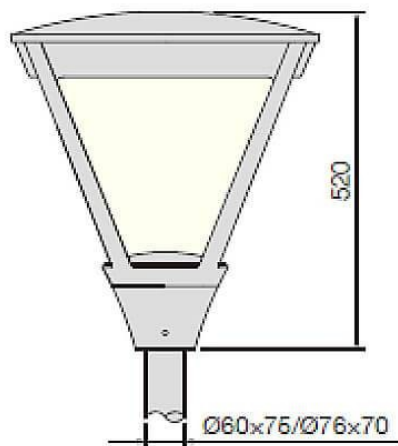

COUNTRY

Street Light from the family COUNTRY with a power of 40W and a lighting distribution type T1/T2A/T3A/T4A with a total lumen output of 3900lm and a luminous efficiency of 135lm/W. ON-OFF driver. Made in die cast aluminum and finished in Black color. IP66 and IK IK10 degree of protection.

Item code	86.OS04.1471.03
Product type	Outdoor
Category	Street lights
Family	COUNTRY
Pictograms	

Scheme

Product	
Real power (W)	40
Real luminous flux (Lm)	3900
Luminous efficiency (Lm/W)	135
Beam angle (°)	T1/T2A/T3A/T4A
Life time (h)	50000h L70B10
IP	66
Electrical class insulation	Class I
Colour	Black
Control gear included	Yes
Control gear	ON-OFF
Light source	LED
Type of LED	CREE-XTE S2 With SPD
Colour temperature (K)	4000
Colour consistency (SDCM)	SDCM5
CRI	≥70
IK	IK10