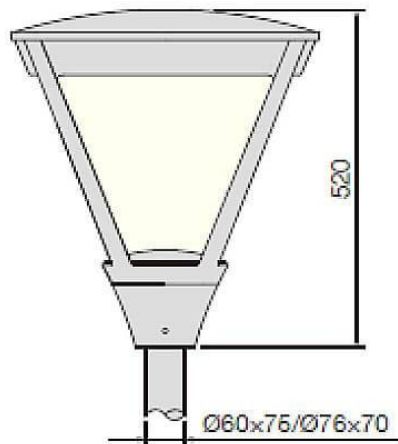

COUNTRY

Street Light from the family COUNTRY with a power of 40W and a lighting distribution type T1/T2A/T3A/T4A with a total lumen output of 3900lm and a luminous efficiency of 135lm/W. DALI driver. Made in die cast aluminum and finished in Black color. IP66 and IK IK10 degree of protection.

Scheme

Item code	86.OS04.1473.03					
Product type	Outdoor					
Category	Street lights					
Family	COUNTRY					
Pictograms						
	<table border="1"> <tr> <td>IP 66</td> <td>CRI 70</td> <td>SDCM 5</td> <td>50000h L70B10</td> <td>IK 08</td> </tr> </table>	IP 66	CRI 70	SDCM 5	50000h L70B10	IK 08
IP 66	CRI 70	SDCM 5	50000h L70B10	IK 08		

Product	
Real power (W)	40
Real luminous flux (Lm)	3900
Luminous efficiency (Lm/W)	135
Beam angle (º)	T1/T2A/T3A/T4A
Life time (h)	50000h L70B10
IP	66
Electrical class insulation	Class I
Colour	Black
Control gear included	Yes
Control gear	DALI
Light source	LED
Type of LED	CREE-XTE S2 With SPD
Colour temperature (K)	4000
Colour consistency (SDCM)	SDCM<5
CRI	≥70
IK	IK10