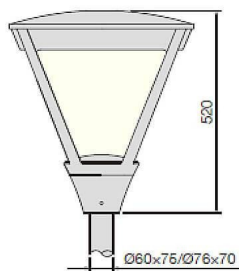

COUNTRY

Street Light from the family COUNTRY with a power of 40W and a lighting distribution type T1/T2A/T3A/T4A with a total lumen output of 3900lm and a luminous efficiency of 135lm/W. DALI driver. Made in die cast aluminum and finished in Black color. IP66 and IK IK10 degree of protection.

Item code 86.OS04.1473.03

Product type Outdoor

Category Street lights

Family COUNTRY

Pictograms

Scheme

Product

Real power (W) 40

Real luminous flux (Lm) 3900

Luminous efficiency (Lm/W) 135

Beam angle (°) T1/T2A/T3A/T4A

Life time (h) 50000h L70B10

IP 66

Electrical class insulation Class I

Colour Black

Control gear included Yes