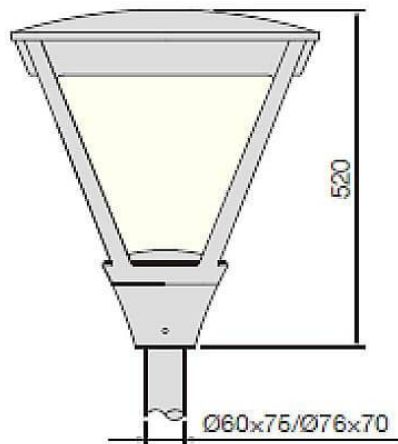

### COUNTRY

Street Light from the family COUNTRY with a power of 40W and a lighting distribution type T1/T2A/T3A/T4A with a total lumen output of 3900lm and a luminous efficiency of 135lm/W. DALI driver. Made in die cast aluminum and finished in Black color. IP66 and IK IK10 degree of protection.

<b>Item code</b>	<b>86.OS04.1473.03</b>
<b>Product type</b>	<b>Outdoor</b>
<b>Category</b>	<b>Street lights</b>
<b>Family</b>	<b>COUNTRY</b>
<b>Pictograms</b>	

### Scheme

<b>Product</b>	
<b>Real power (W)</b>	<b>40</b>
<b>Real luminous flux (Lm)</b>	<b>3900</b>
<b>Luminous efficiency (Lm/W)</b>	<b>135</b>
<b>Beam angle (°)</b>	<b>T1/T2A/T3A/T4A</b>
<b>Life time (h)</b>	<b>50000h L70B10</b>
<b>IP</b>	<b>66</b>
<b>Electrical class insulation</b>	<b>Class I</b>
<b>Colour</b>	<b>Black</b>
<b>Control gear included</b>	<b>Yes</b>
<b>Control gear</b>	<b>DALI</b>
<b>Light source</b>	<b>LED</b>
<b>Type of LED</b>	<b>CREE-XTE S2 With SPD</b>
<b>Colour temperature (K)</b>	<b>4000</b>
<b>Colour consistency (SDCM)</b>	<b>SDCM5</b>
<b>CRI</b>	<b>≥70</b>
<b>IK</b>	<b>IK10</b>