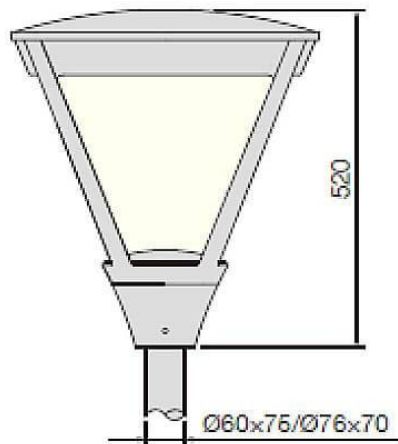

COUNTRY

Street Light from the family COUNTRY with a power of 40W and a lighting distribution type T1/T2A/T3A/T4A with a total lumen output of 3900lm and a luminous efficiency of 135lm/W. DALI driver. Made in die cast aluminum and finished in Black color. IP66 and IK IK10 degree of protection.

Scheme

Item code	86.OS04.1473.03
Product type	Outdoor
Category	Street lights
Family	COUNTRY
Pictograms	

Product	
Real power (W)	40
Real luminous flux (Lm)	3900
Luminous efficiency (Lm/W)	135
Beam angle (º)	T1/T2A/T3A/T4A
Life time (h)	50000h L70B10
IP	66
Electrical class insulation	Class I
Colour	Black
Control gear included	Yes
Control gear	DALI
Light source	LED
Type of LED	CREE-XTE S2 With SPD
Colour temperature (K)	4000
Colour consistency (SDCM)	SDCM<5
CRI	≥70
IK	IK10