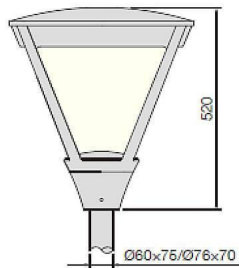

COUNTRY

Street Light from the family COUNTRY with a power of 40W and a lighting distribution type T1/T2A/T3A/T4A with a total lumen output of 3900lm and a luminous efficiency of 135lm/W. DALI driver. Made in die cast aluminum and finished in Black color. IP66 and IK IK10 degree of protection.

Item code	86.OS04.1473.03

Product type	Outdoor

Category	Street lights

Family	COUNTRY

Pictograms	

Product

Real power (W)	40

Real luminous flux (Lm)	3900

Luminous efficiency (Lm/W)	135

Beam angle (°)	T1/T2A/T3A/T4A

Life time (h)	50000h L70B10

IP	66

Electrical class insulation	Class I

Colour	Black

Control gear included	Yes

Control gear	DALI

Light source	LED

Type of LED	CREE-XTE S2 With SPD

Colour temperature (K)	4000

Colour consistency (SDCM)	SDCM<5

CRI	≥70

IK	IK10

Scheme

Photometry