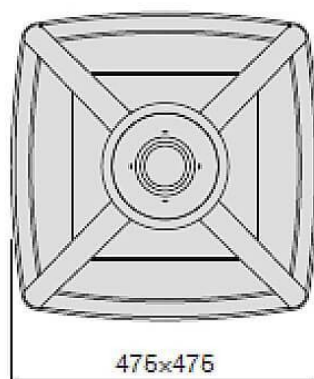

### COUNTRY

Street Light from the family COUNTRY with a power of 40W and a lighting distribution type T1/T2A/T3A/T4A with a total lumen output of 3900lm and a luminous efficiency of 135lm/W. DALI driver. Made in die cast aluminum and finished in Black color. IP66 and IK IK10 degree of protection.

<b>Item code</b>	<b>86.OS04.1473.03</b>
<b>Product type</b>	<b>Outdoor</b>
<b>Category</b>	<b>Street lights</b>
<b>Family</b>	<b>COUNTRY</b>
<b>Pictograms</b>	

### Scheme

<b>Product</b>	
<b>Real power (W)</b>	<b>40</b>
<b>Real luminous flux (Lm)</b>	<b>3900</b>
<b>Luminous efficiency (Lm/W)</b>	<b>135</b>
<b>Beam angle (°)</b>	<b>T1/T2A/T3A/T4A</b>
<b>Life time (h)</b>	<b>50000h L70B10</b>
<b>IP</b>	<b>66</b>
<b>Electrical class insulation</b>	<b>Class I</b>
<b>Colour</b>	<b>Black</b>
<b>Control gear included</b>	<b>Yes</b>
<b>Control gear</b>	<b>DALI</b>
<b>Light source</b>	<b>LED</b>
<b>Type of LED</b>	<b>CREE-XTE S2 With SPD</b>
<b>Colour temperature (K)</b>	<b>4000</b>
<b>Colour consistency (SDCM)</b>	<b>SDCM5</b>
<b>CRI</b>	<b>≥70</b>
<b>IK</b>	<b>IK10</b>