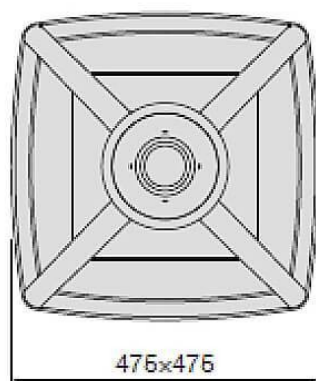

COUNTRY

Street Light from the family COUNTRY with a power of 40W and a lighting distribution type T1/T2A/T3A/T4A with a total lumen output of 3900lm and a luminous efficiency of 135lm/W. DALI driver. Made in die cast aluminum and finished in Black color. IP66 and IK IK10 degree of protection.

Scheme

Item code	86.OS04.1473.03					
Product type	Outdoor					
Category	Street lights					
Family	COUNTRY					
Pictograms						
	<table border="1"> <tr> <td>IP 66</td> <td>CRI 70</td> <td>SDCM 5</td> <td>50000h L70B10</td> <td>IK 08</td> </tr> </table>	IP 66	CRI 70	SDCM 5	50000h L70B10	IK 08
IP 66	CRI 70	SDCM 5	50000h L70B10	IK 08		

Product	
Real power (W)	40
Real luminous flux (Lm)	3900
Luminous efficiency (Lm/W)	135
Beam angle (º)	T1/T2A/T3A/T4A
Life time (h)	50000h L70B10
IP	66
Electrical class insulation	Class I
Colour	Black
Control gear included	Yes
Control gear	DALI
Light source	LED
Type of LED	CREE-XTE S2 With SPD
Colour temperature (K)	4000
Colour consistency (SDCM)	SDCM<5
CRI	≥70
IK	IK10