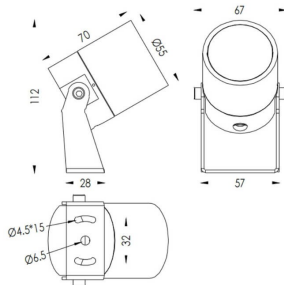

TUBEO-R

Lavov spike spot light from the family TUBEO-R with a power of 6W and a 15 degrees beam angle. With a total lumen output of 454lm and a luminous efficiency of 75.67lm/W. Made in Die Cast Aluminum body, steel bracket and Tempered Glass cover and finished in White colour. IP67 and IK10 degree of protection ON-OFF driver.

Item code	86.OS04.2321.01
Product type	Outdoor
Category	Spike Spot Light
Family	TUBEO-R
Subfamily	TUBEO-R
Pictograms	

Dimensions

Product dimensions (mm) 55(Dia)X170(H)mm

Scheme

Product	
Real power (W)	6
Real luminous flux (Lm)	454
Luminous efficiency (Lm/W)	75.67
Beam angle (°)	15
Life time (h)	50000h L70B10
IP	67
Electrical class insulation	Class II
Colour	White
Control gear included	Yes
Control gear	ON-OFF
Light source	LED
Type of LED	1x6W CREE 1304
Average life time (h)	50000h L70B10
Colour temperature (K)	3000
Colour consistency (SDCM)	SDCM<3
CRI	80
IK	IK10