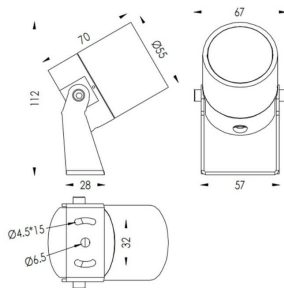

### TUBEO-R

Lavov spike spot light from the family TUBEO-R with a power of 6W and a 15 degrees beam angle. With a total lumen output of 454lm and a luminous efficiency of 75.67lm/W. Made in Die Cast Aluminum body, steel bracket and Tempered Glass cover and finished in White colour. IP67 and IK10 degree of protection ON-OFF driver.

### Dimensions

Product dimensions (mm) 55(Dia)X170(H)mm

### Scheme

Product	
Real power (W)	6
Real luminous flux (Lm)	454
Luminous efficiency (Lm/W)	75.67
Beam angle (°)	15
Life time (h)	50000h L70B10
IP	67
Electrical class insulation	Class II
Colour	White
Control gear included	Yes
Control gear	ON-OFF
Light source	LED
Type of LED	1x6W CREE 1304
Average life time (h)	50000h L70B10
Colour temperature (K)	3000
Colour consistency (SDCM)	SDCM<3
CRI	80
IK	IK10