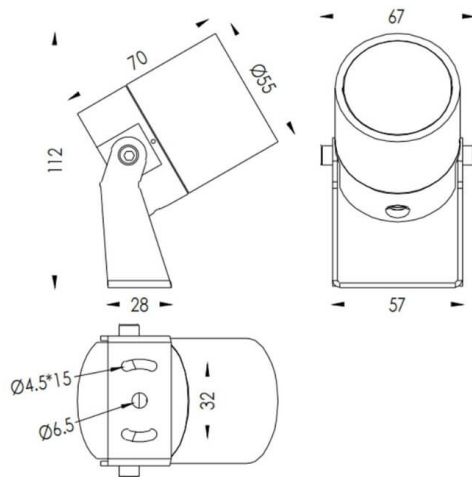

### TUBE0-R

Lavov spike spot light from the family TUBE0-R with a power of 6W and a 15 degrees beam angle. With a total lumen output of 454lm and a luminous efficiency of 75.67lm/W. Made in Die Cast Aluminum body, steel bracket and Tempered Glass cover and finished in White colour. IP67 and IK10 degree of protection ON-OFF driver.

#### Dimensions

Product dimensions (mm) 55(Dia)X170(H)mm

#### Scheme

Item code	86.OS04.2321.01
Product type	Outdoor
Category	Spike Spot Light
Family	TUBE0-R
Subfamily	TUBE0-R
Pictograms	

<b>Product</b>	
Real power (W)	6
Real luminous flux (Lm)	454
Luminous efficiency (Lm/W)	75.67
Beam angle (°)	15
Life time (h)	50000h L70B10
IP	67
Electrical class insulation	Class II
Colour	White
Control gear included	Yes
Control gear	ON-OFF
Light source	LED
Type of LED	1x6W CREE 1304
Average life time (h)	50000h L70B10
Colour temperature (K)	3000
Colour consistency (SDCM)	SDCM3
CRI	80
IK	IK10