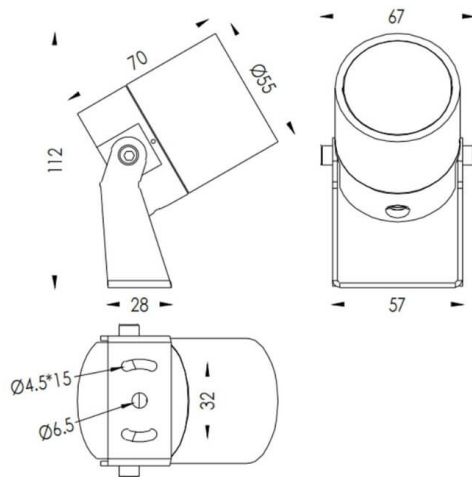

TUBEO-R

Lavov spike spot light from the family TUBEO-R with a power of 6W and a 15 degrees beam angle. With a total lumen output of 454lm and a luminous efficiency of 75.67lm/W. Made in Die Cast Aluminum body, steel bracket and Tempered Glass cover and finished in Black colour. IP65 and IK10 degree of protection ON-OFF driver.

Dimensions

Product dimensions (mm) 55(Dia)X170(H)mm

Scheme

Item code	86.OS04.2321.02
Product type	Outdoor
Category	Spike Spot Light
Family	TUBEO-R
Subfamily	TUBEO-R

Pictograms

Product	
Real power (W)	6
Real luminous flux (Lm)	454
Luminous efficiency (Lm/W)	75.67
Beam angle (°)	15
Life time (h)	50000h L70B10
IP	65
Electrical class insulation	Class II
Colour	Black
Control gear included	Yes
Control gear	ON-OFF
Light source	LED
Type of LED	1x6W CREE 1304
Average life time (h)	50000h L70B10
Colour temperature (K)	3000
Colour consistency (SDCM)	SDCM3
CRI	80
IK	IK10