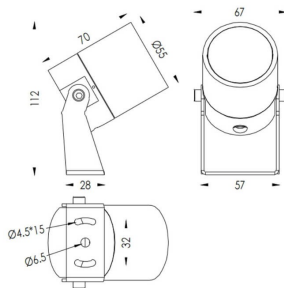

### TUBEO-R

Lavov spike spot light from the family TUBEO-R with a power of 6W and a 15 degrees beam angle. With a total lumen output of 454lm and a luminous efficiency of 75.67lm/W. Made in Die Cast Aluminum body, steel bracket and Tempered Glass cover and finished in Black colour. IP67 and IK10 degree of protection ON-OFF driver.

Item code	86.OS04.2321.02
Product type	Outdoor
Category	Spike Spot Light
Family	TUBEO-R
Subfamily	TUBEO-R
Pictograms	

### Dimensions

Product dimensions (mm) 55(Dia)X170(H)mm

### Scheme

Product	
Real power (W)	6
Real luminous flux (Lm)	454
Luminous efficiency (Lm/W)	75.67
Beam angle (°)	15
Life time (h)	50000h L70B10
IP	67
Electrical class insulation	Class II
Colour	Black
Control gear included	Yes
Control gear	ON-OFF
Light source	LED
Type of LED	1x6W CREE 1304
Average life time (h)	50000h L70B10
Colour temperature (K)	3000
Colour consistency (SDCM)	SDCM<3
CRI	80
IK	IK10