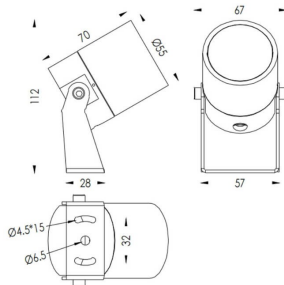

TUBEO-R

Lavov spike spot light from the family TUBEO-R with a power of 6W and a 15 degrees beam angle. With a total lumen output of 454lm and a luminous efficiency of 75.67lm/W. Made in Die Cast Aluminum body, steel bracket and Tempered Glass cover and finished in Black colour. IP67 and IK10 degree of protection ON-OFF driver.

Item code	86.OS04.2321.02
Product type	Outdoor
Category	Spike Spot Light
Family	TUBEO-R
Subfamily	TUBEO-R
Pictograms	

Dimensions

Product dimensions (mm) 55(Dia)X170(H)mm

Scheme

Product	
Real power (W)	6
Real luminous flux (Lm)	454
Luminous efficiency (Lm/W)	75.67
Beam angle (°)	15
Life time (h)	50000h L70B10
IP	67
Electrical class insulation	Class II
Colour	Black
Control gear included	Yes
Control gear	ON-OFF
Light source	LED
Type of LED	1x6W CREE 1304
Average life time (h)	50000h L70B10
Colour temperature (K)	3000
Colour consistency (SDCM)	SDCM<3
CRI	80
IK	IK10