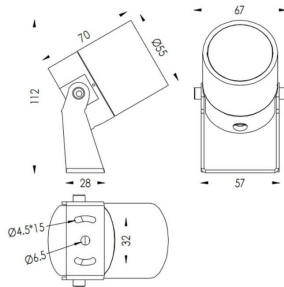

TUBEO-R

Lavov spike spot light from the family TUBEO-R with a power of 6W and a 15 degrees beam angle. With a total lumen output of 454lm and a luminous efficiency of 75.67lm/W. Made in Die Cast Aluminum body, steel bracket and Tempered Glass cover and finished in Black colour. IP67 and IK10 degree of protection ON-OFF driver.

Item code	86.OS04.2321.02
Product type	Outdoor
Category	Spike Spot Light
Family	TUBEO-R
Subfamily	TUBEO-R
Pictograms	

Dimensions

Product dimensions (mm) 55(Dia)X170(H)mm

Scheme

Product	
Real power (W)	6
Real luminous flux (Lm)	454
Luminous efficiency (Lm/W)	75.67
Beam angle (°)	15
Life time (h)	50000h L70B10
IP	67
Electrical class insulation	Class II
Colour	Black
Control gear included	Yes
Control gear	ON-OFF
Light source	LED
Type of LED	1x6W CREE 1304
Average life time (h)	50000h L70B10
Colour temperature (K)	3000
Colour consistency (SDCM)	SDCM<3
CRI	80
IK	IK10