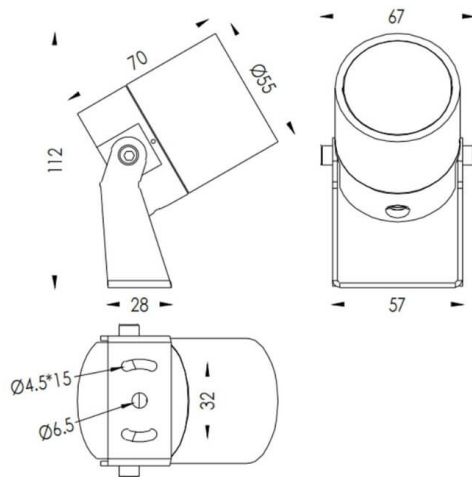

### TUBE0-R

Lavov spike spot light from the family TUBE0-R with a power of 6W and a 15 degrees beam angle. With a total lumen output of 454lm and a luminous efficiency of 75.67lm/W. Made in Die Cast Aluminum body, steel bracket and Tempered Glass cover and finished in Black colour. IP67 and IK10 degree of protection ON-OFF driver.

#### Dimensions

Product dimensions (mm) 55(Dia)X170(H)mm

#### Scheme

Item code	86.OS04.2321.02
Product type	Outdoor
Category	Spike Spot Light
Family	TUBE0-R
Subfamily	TUBE0-R
Pictograms	

<b>Product</b>	
Real power (W)	6
Real luminous flux (Lm)	454
Luminous efficiency (Lm/W)	75.67
Beam angle (&ordm;)	15
Life time (h)	50000h L70B10
IP	67
Electrical class insulation	Class II
Colour	Black
Control gear included	Yes
Control gear	ON-OFF
Light source	LED
Type of LED	1x6W CREE 1304
Average life time (h)	50000h L70B10
Colour temperature (K)	3000
Colour consistency (SDCM)	SDCM<3
CRI	80
IK	IK10