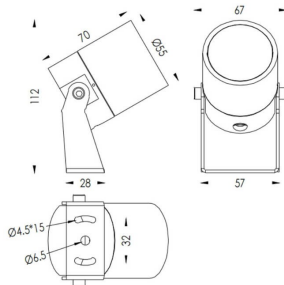

### TUBEO-R

Lavov spike spot light from the family TUBEO-R with a power of 6W and a 24 degrees beam angle. With a total lumen output of 454lm and a luminous efficiency of 75.67lm/W. Made in Die Cast Aluminum body, steel bracket and Tempered Glass cover and finished in White colour. IP67 and IK10 degree of protection ON-OFF driver.

Item code	86.OS04.2331.01
Product type	Outdoor
Category	Spike Spot Light
Family	TUBEO-R
Subfamily	TUBEO-R
Pictograms	

### Dimensions

Product dimensions (mm) 55(Dia)X170(H)mm

### Scheme

Product	
Real power (W)	6
Real luminous flux (Lm)	454
Luminous efficiency (Lm/W)	75.67
Beam angle (°)	24
Life time (h)	50000h L70B10
IP	67
Electrical class insulation	Class II
Colour	White
Control gear included	Yes
Control gear	ON-OFF
Light source	LED
Type of LED	1x6W CREE 1304
Average life time (h)	50000h L70B10
Colour temperature (K)	3000
Colour consistency (SDCM)	SDCM<3
CRI	80
IK	IK10