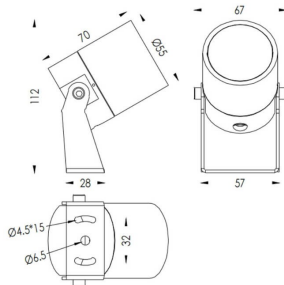

TUBEO-R

Lavov spike spot light from the family TUBEO-R with a power of 6W and a 24 degrees beam angle. With a total lumen output of 454lm and a luminous efficiency of 75.67lm/W. Made in Die Cast Aluminum body, steel bracket and Tempered Glass cover and finished in White colour. IP67 and IK10 degree of protection ON-OFF driver.

Item code	86.OS04.2331.01
Product type	Outdoor
Category	Spike Spot Light
Family	TUBEO-R
Subfamily	TUBEO-R
Pictograms	

Dimensions

Product dimensions (mm) 55(Dia)X170(H)mm

Scheme

Product	
Real power (W)	6
Real luminous flux (Lm)	454
Luminous efficiency (Lm/W)	75.67
Beam angle (°)	24
Life time (h)	50000h L70B10
IP	67
Electrical class insulation	Class II
Colour	White
Control gear included	Yes
Control gear	ON-OFF
Light source	LED
Type of LED	1x6W CREE 1304
Average life time (h)	50000h L70B10
Colour temperature (K)	3000
Colour consistency (SDCM)	SDCM<3
CRI	80
IK	IK10