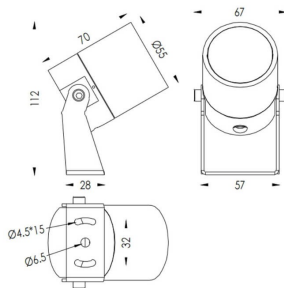

### TUBEO-R

Lavov spike spot light from the family TUBEO-R with a power of 6W and a 24 degrees beam angle. With a total lumen output of 454lm and a luminous efficiency of 75.67lm/W. Made in Die Cast Aluminum body, steel bracket and Tempered Glass cover and finished in White colour. IP67 and IK10 degree of protection ON-OFF driver.

Item code	86.OS04.2331.01
Product type	Outdoor
Category	Spike Spot Light
Family	TUBEO-R
Subfamily	TUBEO-R
Pictograms	

### Dimensions

Product dimensions (mm) 55(Dia)X170(H)mm

### Scheme

Product	
Real power (W)	6
Real luminous flux (Lm)	454
Luminous efficiency (Lm/W)	75.67
Beam angle (°)	24
Life time (h)	50000h L70B10
IP	67
Electrical class insulation	Class II
Colour	White
Control gear included	Yes
Control gear	ON-OFF
Light source	LED
Type of LED	1x6W CREE 1304
Average life time (h)	50000h L70B10
Colour temperature (K)	3000
Colour consistency (SDCM)	SDCM<3
CRI	80
IK	IK10