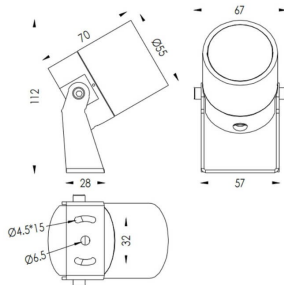

### TUBEO-R

Lavov spike spot light from the family TUBEO-R with a power of 6W and a 24 degrees beam angle. With a total lumen output of 454lm and a luminous efficiency of 75.67lm/W. Made in Die Cast Aluminum body, steel bracket and Tempered Glass cover and finished in White colour. IP67 and IK10 degree of protection ON-OFF driver.

### Dimensions

Product dimensions (mm) 55(Dia)X170(H)mm

### Scheme

Product	
Real power (W)	6
Real luminous flux (Lm)	454
Luminous efficiency (Lm/W)	75.67
Beam angle (°)	24
Life time (h)	50000h L70B10
IP	67
Electrical class insulation	Class II
Colour	White
Control gear included	Yes
Control gear	ON-OFF
Light source	LED
Type of LED	1x6W CREE 1304
Average life time (h)	50000h L70B10
Colour temperature (K)	3000
Colour consistency (SDCM)	SDCM<3
CRI	80
IK	IK10