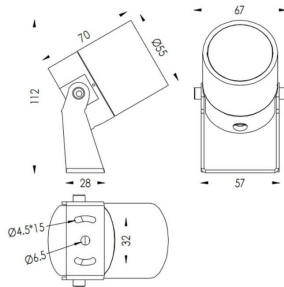

TUBEO-R

Lavov spike spot light from the family TUBEO-R with a power of 6W and a 24 degrees beam angle. With a total lumen output of 454lm and a luminous efficiency of 75.67lm/W. Made in Die Cast Aluminum body, steel bracket and Tempered Glass cover and finished in White colour. IP67 and IK10 degree of protection ON-OFF driver.

Item code	86.OS04.2331.01
Product type	Outdoor
Category	Spike Spot Light
Family	TUBEO-R
Subfamily	TUBEO-R
Pictograms	

Dimensions

Product dimensions (mm) 55(Dia)X170(H)mm

Scheme

Product	
Real power (W)	6
Real luminous flux (Lm)	454
Luminous efficiency (Lm/W)	75.67
Beam angle (°)	24
Life time (h)	50000h L70B10
IP	67
Electrical class insulation	Class II
Colour	White
Control gear included	Yes
Control gear	ON-OFF
Light source	LED
Type of LED	1x6W CREE 1304
Average life time (h)	50000h L70B10
Colour temperature (K)	3000
Colour consistency (SDCM)	SDCM<3
CRI	80
IK	IK10