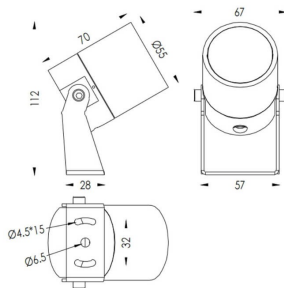

TUBEO-R

Lavov spike spot light from the family TUBEO-R with a power of 6W and a 24 degrees beam angle. With a total lumen output of 454lm and a luminous efficiency of 75.67lm/W. Made in Die Cast Aluminum body, steel bracket and Tempered Glass cover and finished in Black colour. IP67 and IK10 degree of protection ON-OFF driver.

| | |
|--------------|------------------|
| Item code | 86.OS04.2331.02 |
| Product type | Outdoor |
| Category | Spike Spot Light |
| Family | TUBEO-R |
| Subfamily | TUBEO-R |
| Pictograms | |

Dimensions

Product dimensions (mm) 55(Dia)X170(H)mm

Scheme

| | |
|-----------------------------|----------------|
| Product | |
| Real power (W) | 6 |
| Real luminous flux (Lm) | 454 |
| Luminous efficiency (Lm/W) | 75.67 |
| Beam angle (°) | 24 |
| Life time (h) | 50000h L70B10 |
| IP | 67 |
| Electrical class insulation | Class II |
| Colour | Black |
| Control gear included | Yes |
| Control gear | ON-OFF |
| Light source | LED |
| Type of LED | 1x6W CREE 1304 |
| Average life time (h) | 50000h L70B10 |
| Colour temperature (K) | 3000 |
| Colour consistency (SDCM) | SDCM<3 |
| CRI | 80 |
| IK | IK10 |