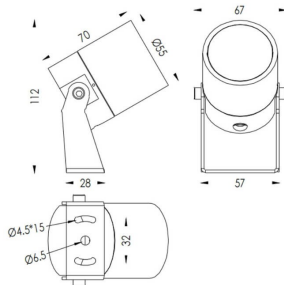

TUBEO-R

Lavov spike spot light from the family TUBEO-R with a power of 6W and a 24 degrees beam angle. With a total lumen output of 454lm and a luminous efficiency of 75.67lm/W. Made in Die Cast Aluminum body, steel bracket and Tempered Glass cover and finished in Black colour. IP67 and IK10 degree of protection ON-OFF driver.

Item code	86.OS04.2331.02
Product type	Outdoor
Category	Spike Spot Light
Family	TUBEO-R
Subfamily	TUBEO-R
Pictograms	

Dimensions

Product dimensions (mm) 55(Dia)X170(H)mm

Scheme

Product	
Real power (W)	6
Real luminous flux (Lm)	454
Luminous efficiency (Lm/W)	75.67
Beam angle (°)	24
Life time (h)	50000h L70B10
IP	67
Electrical class insulation	Class II
Colour	Black
Control gear included	Yes
Control gear	ON-OFF
Light source	LED
Type of LED	1x6W CREE 1304
Average life time (h)	50000h L70B10
Colour temperature (K)	3000
Colour consistency (SDCM)	SDCM<3
CRI	80
IK	IK10