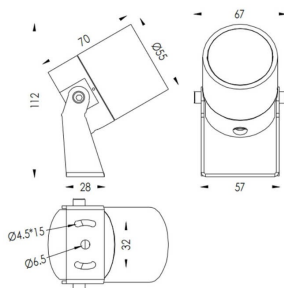

TUBEO-R

Lavov spike spot light from the family TUBEO-R with a power of 6W and a 36 degrees beam angle. With a total lumen output of 454lm and a luminous efficiency of 75.67lm/W. Made in Die Cast Aluminum body, steel bracket and Tempered Glass cover and finished in White colour. IP67 and IK10 degree of protection ON-OFF driver.

Item code	86.OS04.2341.01
Product type	Outdoor
Category	Spike Spot Light
Family	TUBEO-R
Subfamily	TUBEO-R

Pictograms

Dimensions

Product dimensions (mm) 55(Dia)X170(H)mm

Scheme

Product

Real power (W)	6
Real luminous flux (Lm)	454
Luminous efficiency (Lm/W)	75.67
Beam angle (°)	36
Life time (h)	50000h L70B10
IP	67
Electrical class insulation	Class II
Colour	White
Control gear included	Yes
Control gear	ON-OFF
Light source	LED
Type of LED	1x6W CREE 1304
Average life time (h)	50000h L70B10
Colour temperature (K)	3000
Colour consistency (SDCM)	SDCM<3
CRI	80
IK	IK10