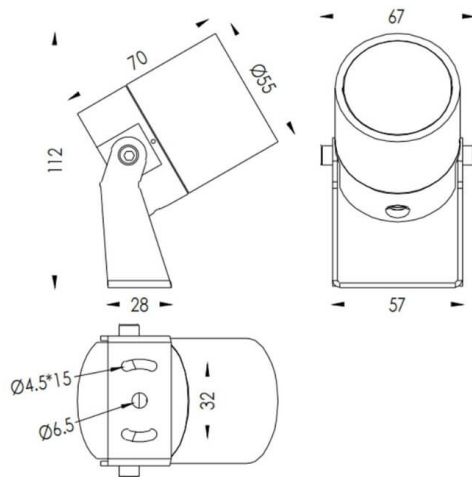

### TUBE0-R

Lavov spike spot light from the family TUBE0-R with a power of 6W and a 36 degrees beam angle. With a total lumen output of 454lm and a luminous efficiency of 75.67lm/W. Made in Die Cast Aluminum body, steel bracket and Tempered Glass cover and finished in White colour. IP67 and IK10 degree of protection ON-OFF driver.

#### Dimensions

Product dimensions (mm) 55(Dia)X170(H)mm

#### Scheme

Item code	86.OS04.2341.01
Product type	Outdoor
Category	Spike Spot Light
Family	TUBE0-R
Subfamily	TUBE0-R
Pictograms	

Product	
Real power (W)	6
Real luminous flux (Lm)	454
Luminous efficiency (Lm/W)	75.67
Beam angle (°)	36
Life time (h)	50000h L70B10
IP	67
Electrical class insulation	Class II
Colour	White
Control gear included	Yes
Control gear	ON-OFF
Light source	LED
Type of LED	1x6W CREE 1304
Average life time (h)	50000h L70B10
Colour temperature (K)	3000
Colour consistency (SDCM)	SDCM3
CRI	80
IK	IK10