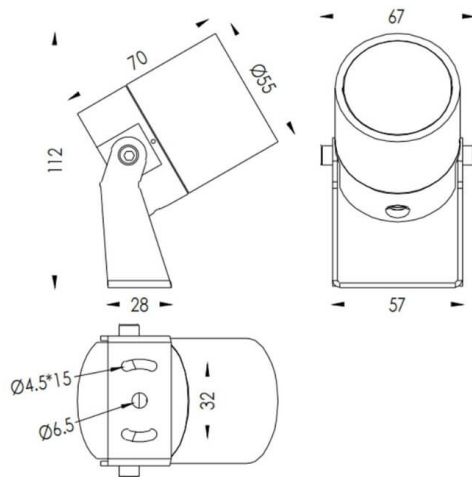

### TUBEO-R

Lavov spike spot light from the family TUBEO-R with a power of 6W and a 36 degrees beam angle. With a total lumen output of 454lm and a luminous efficiency of 75.67lm/W. Made in Die Cast Aluminum body, steel bracket and Tempered Glass cover and finished in White colour. IP65 and IK10 degree of protection ON-OFF driver.

#### Dimensions

Product dimensions (mm) 55(Dia)X170(H)mm

#### Photometry

Item code	86.OS04.2341.01
Product type	Outdoor
Category	Spike Spot Light
Family	TUBEO-R
Subfamily	TUBEO-R
Pictograms	
Product	
Real power (W)	6
Real luminous flux (Lm)	454
Luminous efficiency (Lm/W)	75.67
Beam angle (°)	36
Life time (h)	50000h L70B10
IP	65
Electrical class insulation	Class II
Colour	White
Control gear included	Yes
Control gear	ON-OFF
Light source	LED
Type of LED	1x6W CREE 1304
Average life time (h)	50000h L70B10
Colour temperature (K)	3000
Colour consistency (SDCM)	SDCM3
CRI	80
IK	IK10