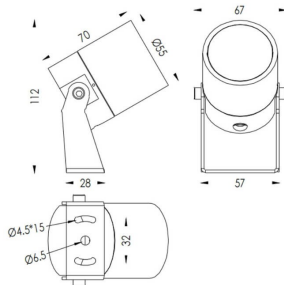

TUBEO-R

Lavov spike spot light from the family TUBEO-R with a power of 6W and a 36 degrees beam angle. With a total lumen output of 454lm and a luminous efficiency of 75.67lm/W. Made in Die Cast Aluminum body, steel bracket and Tempered Glass cover and finished in White colour. IP67 and IK10 degree of protection ON-OFF driver.

Item code	86.OS04.2341.01
Product type	Outdoor
Category	Spike Spot Light
Family	TUBEO-R
Subfamily	TUBEO-R
Pictograms	

Dimensions

Product dimensions (mm) 55(Dia)X170(H)mm

Scheme

Product	
Real power (W)	6
Real luminous flux (Lm)	454
Luminous efficiency (Lm/W)	75.67
Beam angle (°)	36
Life time (h)	50000h L70B10
IP	67
Electrical class insulation	Class II
Colour	White
Control gear included	Yes
Control gear	ON-OFF
Light source	LED
Type of LED	1x6W CREE 1304
Average life time (h)	50000h L70B10
Colour temperature (K)	3000
Colour consistency (SDCM)	SDCM<3
CRI	80
IK	IK10