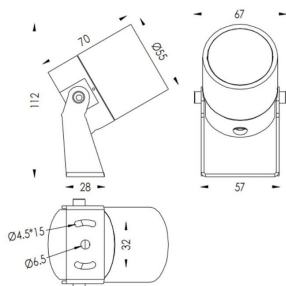

### TUBEO-R

Lavov spike spot light from the family TUBEO-R with a power of 6W and a 36 degrees beam angle. With a total lumen output of 454lm and a luminous efficiency of 75.67lm/W. Made in Die Cast Aluminum body, steel bracket and Tempered Glass cover and finished in Black colour. IP67 and IK10 degree of protection ON-OFF driver.

### Dimensions

Product dimensions (mm) 55(Dia)X170(H)mm

### Scheme

Product	
Real power (W)	6
Real luminous flux (Lm)	454
Luminous efficiency (Lm/W)	75.67
Beam angle (°)	36
Life time (h)	50000h L70B10
IP	67
Electrical class insulation	Class II
Colour	Black
Control gear included	Yes
Control gear	ON-OFF
Light source	LED
Type of LED	1x6W CREE 1304
Average life time (h)	50000h L70B10
Colour temperature (K)	3000
Colour consistency (SDCM)	SDCM<3
CRI	80
IK	IK10