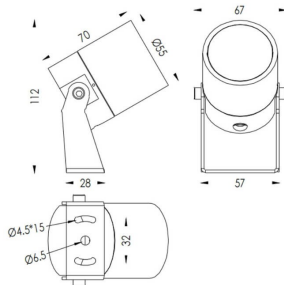

### TUBEO-R

Lavov spike spot light from the family TUBEO-R with a power of 6W and a 36 degrees beam angle. With a total lumen output of 454lm and a luminous efficiency of 75.67lm/W. Made in Die Cast Aluminum body, steel bracket and Tempered Glass cover and finished in Black colour. IP67 and IK10 degree of protection ON-OFF driver.

Item code	86.OS04.2341.02
Product type	Outdoor
Category	Spike Spot Light
Family	TUBEO-R
Subfamily	TUBEO-R
Pictograms	

### Dimensions

Product dimensions (mm) 55(Dia)X170(H)mm

### Scheme

Product	
Real power (W)	6
Real luminous flux (Lm)	454
Luminous efficiency (Lm/W)	75.67
Beam angle (°)	36
Life time (h)	50000h L70B10
IP	67
Electrical class insulation	Class II
Colour	Black
Control gear included	Yes
Control gear	ON-OFF
Light source	LED
Type of LED	1x6W CREE 1304
Average life time (h)	50000h L70B10
Colour temperature (K)	3000
Colour consistency (SDCM)	SDCM<3
CRI	80
IK	IK10