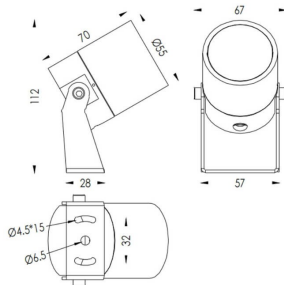

TUBEO-R

Lavov spike spot light from the family TUBEO-R with a power of 6W and a 36 degrees beam angle. With a total lumen output of 454lm and a luminous efficiency of 75.67lm/W. Made in Die Cast Aluminum body, steel bracket and Tempered Glass cover and finished in Black colour. IP67 and IK10 degree of protection ON-OFF driver.

Item code	86.OS04.2341.02
Product type	Outdoor
Category	Spike Spot Light
Family	TUBEO-R
Subfamily	TUBEO-R
Pictograms	

Dimensions

Product dimensions (mm) 55(Dia)X170(H)mm

Scheme

Product

Real power (W)	6
Real luminous flux (Lm)	454
Luminous efficiency (Lm/W)	75.67
Beam angle (°)	36
Life time (h)	50000h L70B10
IP	67
Electrical class insulation	Class II
Colour	Black
Control gear included	Yes
Control gear	ON-OFF
Light source	LED
Type of LED	1x6W CREE 1304
Average life time (h)	50000h L70B10
Colour temperature (K)	3000
Colour consistency (SDCM)	SDCM<3
CRI	80
IK	IK10