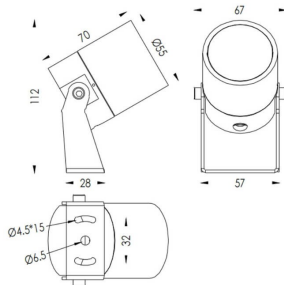

TUBEO-R

Lavov spike spot light from the family TUBEO-R with a power of 6W and a 55 degrees beam angle. With a total lumen output of 454lm and a luminous efficiency of 75.67lm/W. Made in Die Cast Aluminum body, steel bracket and Tempered Glass cover and finished in White colour. IP67 and IK10 degree of protection ON-OFF driver.

Item code	86.OS04.2351.01
Product type	Outdoor
Category	Spike Spot Light
Family	TUBEO-R
Subfamily	TUBEO-R
Pictograms	

Dimensions

Product dimensions (mm) 55(Dia)X170(H)mm

Scheme

Product	
Real power (W)	6
Real luminous flux (Lm)	454
Luminous efficiency (Lm/W)	75.67
Beam angle (°)	55
Life time (h)	50000h L70B10
IP	67
Electrical class insulation	Class II
Colour	White
Control gear included	Yes
Control gear	ON-OFF
Light source	LED
Type of LED	1x6W CREE 1304
Average life time (h)	50000h L70B10
Colour temperature (K)	3000
Colour consistency (SDCM)	SDCM<3
CRI	80
IK	IK10