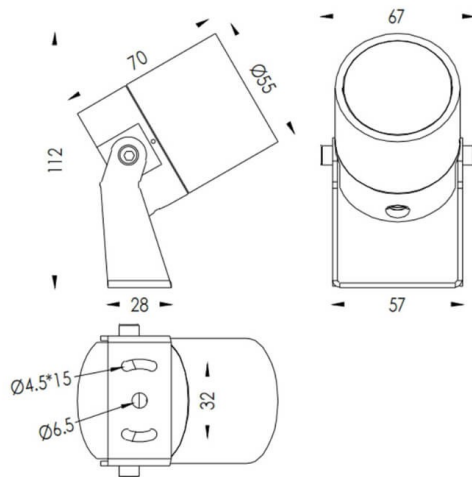

TUBEO-R

Lavov spike spot light from the family TUBEO-R with a power of 6W and a 55 degrees beam angle. With a total lumen output of 454lm and a luminous efficiency of 75.67lm/W. Made in Die Cast Aluminum body, steel bracket and Tempered Glass cover and finished in White colour. IP67 and IK10 degree of protection ON-OFF driver.

Dimensions

Product dimensions (mm) 55(Dia)X170(H)mm

Scheme

Item code	86.OS04.2351.01
Product type	Outdoor
Category	Spike Spot Light
Family	TUBEO-R
Subfamily	TUBEO-R
Pictograms	

Product	
Real power (W)	6
Real luminous flux (Lm)	454
Luminous efficiency (Lm/W)	75.67
Beam angle (°)	55
Life time (h)	50000h L70B10
IP	67
Electrical class insulation	Class II
Colour	White
Control gear included	Yes
Control gear	ON-OFF
Light source	LED
Type of LED	1x6W CREE 1304
Average life time (h)	50000h L70B10
Colour temperature (K)	3000
Colour consistency (SDCM)	SDCM<3
CRI	80
IK	IK10