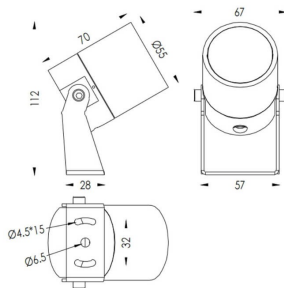

TUBEO-R

Lavov spike spot light from the family TUBEO-R with a power of 6W and a 55 degrees beam angle. With a total lumen output of 454lm and a luminous efficiency of 75.67lm/W. Made in Die Cast Aluminum body, steel bracket and Tempered Glass cover and finished in White colour. IP67 and IK10 degree of protection ON-OFF driver.

Item code	86.OS04.2351.01
Product type	Outdoor
Category	Spike Spot Light
Family	TUBEO-R
Subfamily	TUBEO-R
Pictograms	

Dimensions

Product dimensions (mm) 55(Dia)X170(H)mm

Scheme

Product	
Real power (W)	6
Real luminous flux (Lm)	454
Luminous efficiency (Lm/W)	75.67
Beam angle (°)	55
Life time (h)	50000h L70B10
IP	67
Electrical class insulation	Class II
Colour	White
Control gear included	Yes
Control gear	ON-OFF
Light source	LED
Type of LED	1x6W CREE 1304
Average life time (h)	50000h L70B10
Colour temperature (K)	3000
Colour consistency (SDCM)	SDCM<3
CRI	80
IK	IK10