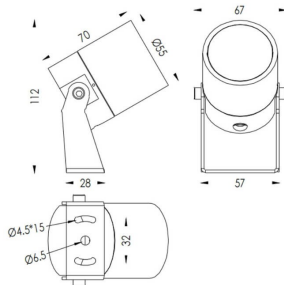

### TUBEO-R

Lavov spike spot light from the family TUBEO-R with a power of 6W and a 55 degrees beam angle. With a total lumen output of 454lm and a luminous efficiency of 75.67lm/W. Made in Die Cast Aluminum body, steel bracket and Tempered Glass cover and finished in White colour. IP67 and IK10 degree of protection ON-OFF driver.

Item code	86.OS04.2351.01
Product type	Outdoor
Category	Spike Spot Light
Family	TUBEO-R
Subfamily	TUBEO-R
Pictograms	

### Dimensions

Product dimensions (mm) 55(Dia)X170(H)mm

### Scheme

Product	
Real power (W)	6
Real luminous flux (Lm)	454
Luminous efficiency (Lm/W)	75.67
Beam angle (°)	55
Life time (h)	50000h L70B10
IP	67
Electrical class insulation	Class II
Colour	White
Control gear included	Yes
Control gear	ON-OFF
Light source	LED
Type of LED	1x6W CREE 1304
Average life time (h)	50000h L70B10
Colour temperature (K)	3000
Colour consistency (SDCM)	SDCM<3
CRI	80
IK	IK10