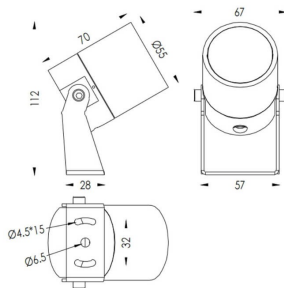

### TUBEO-R

Lavov spike spot light from the family TUBEO-R with a power of 6W and a 55 degrees beam angle. With a total lumen output of 454lm and a luminous efficiency of 75.67lm/W. Made in Die Cast Aluminum body, steel bracket and Tempered Glass cover and finished in Black colour. IP67 and IK10 degree of protection ON-OFF driver.

Item code	86.OS04.2351.02
Product type	Outdoor
Category	Spike Spot Light
Family	TUBEO-R
Subfamily	TUBEO-R
Pictograms	

### Dimensions

Product dimensions (mm) 55(Dia)X170(H)mm

### Scheme

Product	
Real power (W)	6
Real luminous flux (Lm)	454
Luminous efficiency (Lm/W)	75.67
Beam angle (°)	55
Life time (h)	50000h L70B10
IP	67
Electrical class insulation	Class II
Colour	Black
Control gear included	Yes
Control gear	ON-OFF
Light source	LED
Type of LED	1x6W CREE 1304
Average life time (h)	50000h L70B10
Colour temperature (K)	3000
Colour consistency (SDCM)	SDCM<3
CRI	80
IK	IK10