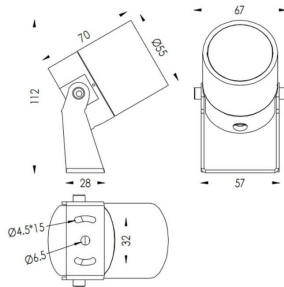

### TUBEO-R

Lavov spike spot light from the family TUBEO-R with a power of 6W and a 55 degrees beam angle. With a total lumen output of 454lm and a luminous efficiency of 75.67lm/W. Made in Die Cast Aluminum body, steel bracket and Tempered Glass cover and finished in Black colour. IP67 and IK10 degree of protection ON-OFF driver.

Item code	86.OS04.2351.02
Product type	Outdoor
Category	Spike Spot Light
Family	TUBEO-R
Subfamily	TUBEO-R
Pictograms	

### Dimensions

Product dimensions (mm) 55(Dia)X170(H)mm

### Scheme

Product	
Real power (W)	6
Real luminous flux (Lm)	454
Luminous efficiency (Lm/W)	75.67
Beam angle (°)	55
Life time (h)	50000h L70B10
IP	67
Electrical class insulation	Class II
Colour	Black
Control gear included	Yes
Control gear	ON-OFF
Light source	LED
Type of LED	1x6W CREE 1304
Average life time (h)	50000h L70B10
Colour temperature (K)	3000
Colour consistency (SDCM)	SDCM<3
CRI	80
IK	IK10