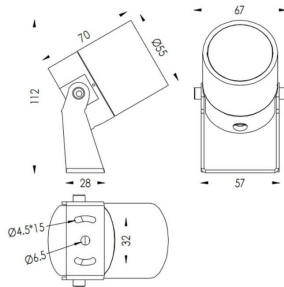

TUBEO-R

Lavov spike spot light from the family TUBEO-R with a power of 6W and a 55 degrees beam angle. With a total lumen output of 454lm and a luminous efficiency of 75.67lm/W. Made in Die Cast Aluminum body, steel bracket and Tempered Glass cover and finished in Black colour. IP67 and IK10 degree of protection ON-OFF driver.

Item code	86.OS04.2351.02
Product type	Outdoor
Category	Spike Spot Light
Family	TUBEO-R
Subfamily	TUBEO-R
Pictograms	

Dimensions

Product dimensions (mm) 55(Dia)X170(H)mm

Scheme

Product

Real power (W)	6
Real luminous flux (Lm)	454
Luminous efficiency (Lm/W)	75.67
Beam angle (°)	55
Life time (h)	50000h L70B10
IP	67
Electrical class insulation	Class II
Colour	Black
Control gear included	Yes
Control gear	ON-OFF
Light source	LED
Type of LED	1x6W CREE 1304
Average life time (h)	50000h L70B10
Colour temperature (K)	3000
Colour consistency (SDCM)	SDCM<3
CRI	80
IK	IK10