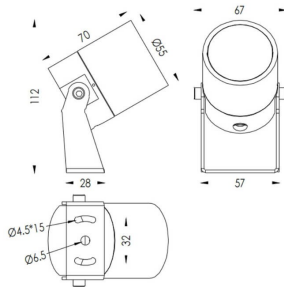

TUBEO-R

Lavov spike spot light from the family TUBEO-R with a power of 6W and a 55 degrees beam angle. With a total lumen output of 454lm and a luminous efficiency of 75.67lm/W. Made in Die Cast Aluminum body, steel bracket and Tempered Glass cover and finished in Black colour. IP67 and IK10 degree of protection ON-OFF driver.

Item code	86.OS04.2351.02
Product type	Outdoor
Category	Spike Spot Light
Family	TUBEO-R
Subfamily	TUBEO-R
Pictograms	

Dimensions

Product dimensions (mm) 55(Dia)X170(H)mm

Scheme

Product	
Real power (W)	6
Real luminous flux (Lm)	454
Luminous efficiency (Lm/W)	75.67
Beam angle (°)	55
Life time (h)	50000h L70B10
IP	67
Electrical class insulation	Class II
Colour	Black
Control gear included	Yes
Control gear	ON-OFF
Light source	LED
Type of LED	1x6W CREE 1304
Average life time (h)	50000h L70B10
Colour temperature (K)	3000
Colour consistency (SDCM)	SDCM<3
CRI	80
IK	IK10