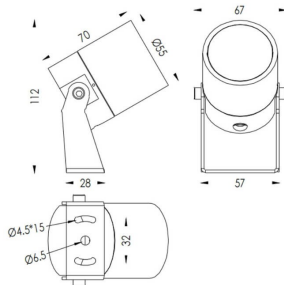

TUBEO-R

Lavov spike spot light from the family TUBEO-R with a power of 6W and a 55 degrees beam angle. With a total lumen output of 454lm and a luminous efficiency of 75.67lm/W. Made in Die Cast Aluminum body, steel bracket and Tempered Glass cover and finished in Black colour. IP67 and IK10 degree of protection ON-OFF driver.

Item code	86.OS04.2351.02
Product type	Outdoor
Category	Spike Spot Light
Family	TUBEO-R
Subfamily	TUBEO-R
Pictograms	

Dimensions

Product dimensions (mm) 55(Dia)X170(H)mm

Scheme

Product	
Real power (W)	6
Real luminous flux (Lm)	454
Luminous efficiency (Lm/W)	75.67
Beam angle (°)	55
Life time (h)	50000h L70B10
IP	67
Electrical class insulation	Class II
Colour	Black
Control gear included	Yes
Control gear	ON-OFF
Light source	LED
Type of LED	1x6W CREE 1304
Average life time (h)	50000h L70B10
Colour temperature (K)	3000
Colour consistency (SDCM)	SDCM<3
CRI	80
IK	IK10