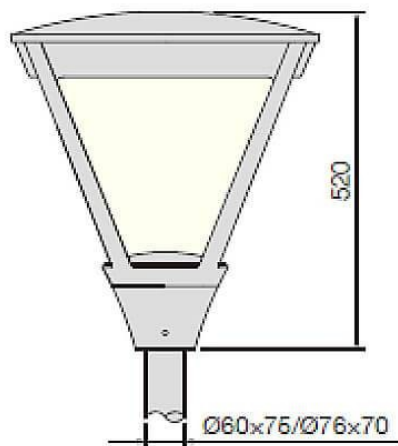

COUNTRY

Street Light from the family COUNTRY with a power of 60W and a lighting distribution type T1/T2A/T3A/T4A with a total lumen output of 5500lm and a luminous efficiency of 135lm/W. ON-OFF driver. Made in die cast aluminum and finished in Black color. IP66 and IK IK10 degree of protection.

Item code	86.OS04.2471.03
Product type	Outdoor
Category	Street lights
Family	COUNTRY
Pictograms	

Scheme

Product	
Real power (W)	60
Real luminous flux (Lm)	5500
Luminous efficiency (Lm/W)	135
Beam angle (°)	T1/T2A/T3A/T4A
Life time (h)	50000h L70B10
IP	66
Electrical class insulation	Class I
Colour	Black
Control gear included	Yes
Control gear	ON-OFF
Light source	LED
Type of LED	CREE-XTE S2 With SPD
Colour temperature (K)	4000
Colour consistency (SDCM)	SDCM5
CRI	≥70
IK	IK10