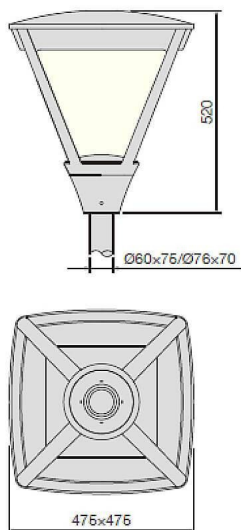

COUNTRY

Street Light from the family COUNTRY with a power of 60W and a lighting distribution type T1/T2A/T3A/T4A with a total lumen output of 5500lm and a luminous efficiency of 135lm/W. ON-OFF driver. Made in die cast aluminum and finished in Black color. IP66 and IK IK10 degree of protection.

Item code	86.OS04.2471.03
------------------	------------------------

Product type	Outdoor
---------------------	----------------

Category	Street lights
-----------------	----------------------

Family	COUNTRY
---------------	----------------

Pictograms

Scheme

Product

Real power (W)	60
-----------------------	-----------

Real luminous flux (Lm)	5500
--------------------------------	-------------

Luminous efficiency (Lm/W)	135
-----------------------------------	------------