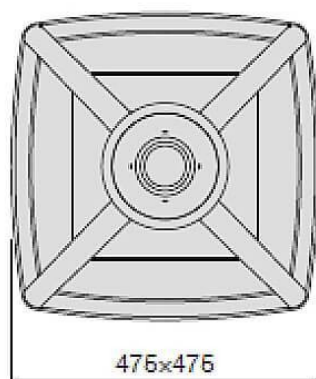

COUNTRY

Street Light from the family COUNTRY with a power of 60W and a lighting distribution type T1/T2A/T3A/T4A with a total lumen output of 5500lm and a luminous efficiency of 135lm/W. ON-OFF driver. Made in die cast aluminum and finished in Black color. IP66 and IK IK10 degree of protection.

Item code	86.OS04.2471.03
Product type	Outdoor
Category	Street lights
Family	COUNTRY
Pictograms	

Scheme

Product	
Real power (W)	60
Real luminous flux (Lm)	5500
Luminous efficiency (Lm/W)	135
Beam angle (°)	T1/T2A/T3A/T4A
Life time (h)	50000h L70B10
IP	66
Electrical class insulation	Class I
Colour	Black
Control gear included	Yes
Control gear	ON-OFF
Light source	LED
Type of LED	CREE-XTE S2 With SPD
Colour temperature (K)	4000
Colour consistency (SDCM)	SDCM5
CRI	≥70
IK	IK10