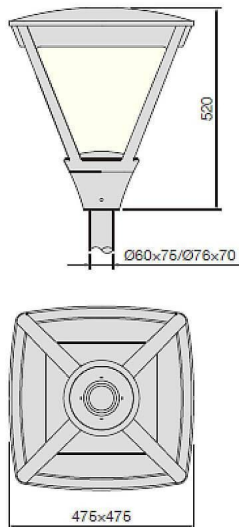

COUNTRY

Street Light from the family COUNTRY with a power of 60W and a lighting distribution type T1/T2A/T3A/T4A with a real lumen output of 5500lm, and an efficiency of 135lm/W, CRI ≥ 70 with a DALI driver, made in Die Cast Aluminium Body, Front Tempered Glass and finished in Black color

Item code	86.OS04.2471.03

Product type	Outdoor

Category	Street lights

Family	COUNTRY

Pictograms

Product

Real power (W)	60

Real luminous flux (Lm)	5500

Luminous efficiency (Lm/W)	135

Beam angle (°)	T1/T2A/T3A/T4A

Life time (h)	50000h L70B10

IP	66

Electrical class insulation	Class I

Colour	Black

Chip Brand	SUNPU

Control gear included	Yes

Control gear	DALI

Light source	LED

Type of LED	CREE-XTE S2 With SPD

Colour temperature (K)	4000K

Colour consistency (SDCM)	SDCM<5

CRI	≥ 70

IK	IK10

Scheme

Photometry