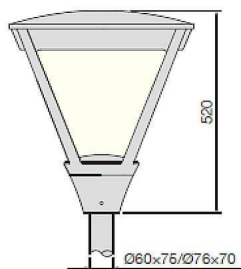

COUNTRY

Street Light from the family COUNTRY with a power of 60W and a lighting distribution type T1/T2A/T3A/T4A with a total lumen output of 5500lm and a luminous efficiency of 135lm/W. ON-OFF driver. Made in die cast aluminum and finished in Black color. IP66 and IK IK10 degree of protection.

Item code	86.OS04.2471.03
------------------	------------------------

Product type	Outdoor
---------------------	----------------

Category	Street lights
-----------------	----------------------

Family	COUNTRY
---------------	----------------

Pictograms	

Scheme

Product

Real power (W)	60
-----------------------	-----------

Real luminous flux (Lm)	5500
--------------------------------	-------------

Luminous efficiency (Lm/W)	135
-----------------------------------	------------