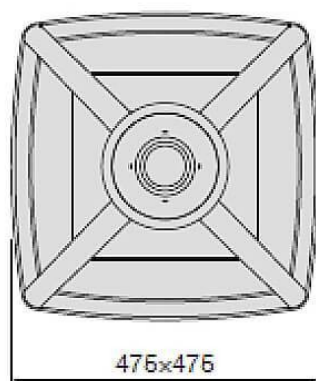

COUNTRY

Street Light from the family COUNTRY with a power of 60W and a lighting distribution type T1/T2A/T3A/T4A with a total lumen output of 5500lm and a luminous efficiency of 135lm/W. DALI driver. Made in die cast aluminum and finished in Black color. IP66 and IK IK10 degree of protection.

Scheme

Item code	86.OS04.2473.03
Product type	Outdoor
Category	Street lights
Family	COUNTRY
Pictograms	

Product	
Real power (W)	60
Real luminous flux (Lm)	5500
Luminous efficiency (Lm/W)	135
Beam angle (º)	T1/T2A/T3A/T4A
Life time (h)	50000h L70B10
IP	66
Electrical class insulation	Class I
Colour	Black
Control gear included	Yes
Control gear	DALI
Light source	LED
Type of LED	CREE-XTE S2 With SPD
Colour temperature (K)	4000
Colour consistency (SDCM)	SDCM<5
CRI	≥70
IK	IK10