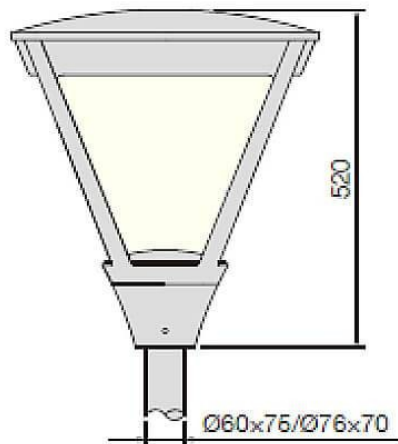

COUNTRY

Street Light from the family COUNTRY with a power of 60W and a lighting distribution type T1/T2A/T3A/T4A with a total lumen output of 5500lm and a luminous efficiency of 135lm/W. DALI driver. Made in die cast aluminum and finished in Black color. IP66 and IK IK10 degree of protection.

Item code	86.OS04.2473.03
Product type	Outdoor
Category	Street lights
Family	COUNTRY

Pictograms

Product	
Real power (W)	60
Real luminous flux (Lm)	5500
Luminous efficiency (Lm/W)	135
Beam angle (°)	T1/T2A/T3A/T4A
Life time (h)	50000h L70B10
IP	66
Electrical class insulation	Class I
Colour	Black
Control gear included	Yes
Control gear	DALI
Light source	LED
Type of LED	CREE-XTE S2 With SPD
Colour temperature (K)	4000
Colour consistency (SDCM)	SDCM5
CRI	≥70
IK	IK10

Scheme

Photometry