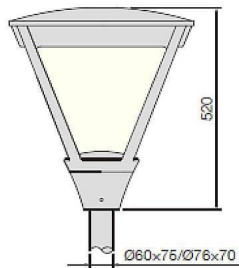

COUNTRY

Street Light from the family COUNTRY with a power of 60W and a lighting distribution type T1/T2A/T3A/T4A with a total lumen output of 5500lm and a luminous efficiency of 135lm/W. DALI driver. Made in die cast aluminum and finished in Black color. IP66 and IK IK10 degree of protection.

Item code	86.OS04.2473.03
------------------	------------------------

Product type	Outdoor
---------------------	----------------

Category	Street lights
-----------------	----------------------

Family	COUNTRY
---------------	----------------

Pictograms	    
	   
	 

Scheme

Photometry

Product

Real power (W)	60
-----------------------	-----------

Real luminous flux (Lm)	5500
--------------------------------	-------------

Luminous efficiency (Lm/W)	135
-----------------------------------	------------