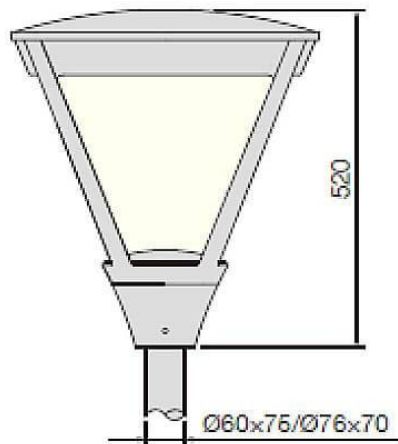

COUNTRY

Street Light from the family COUNTRY with a power of 60W and a lighting distribution type T1/T2A/T3A/T4A with a total lumen output of 5500lm and a luminous efficiency of 135lm/W. DALI driver. Made in die cast aluminum and finished in Black color. IP66 and IK IK10 degree of protection.

Scheme

Item code	86.OS04.2473.03
Product type	Outdoor
Category	Street lights
Family	COUNTRY
Pictograms	

Product	
Real power (W)	60
Real luminous flux (Lm)	5500
Luminous efficiency (Lm/W)	135
Beam angle (º)	T1/T2A/T3A/T4A
Life time (h)	50000h L70B10
IP	66
Electrical class insulation	Class I
Colour	Black
Control gear included	Yes
Control gear	DALI
Light source	LED
Type of LED	CREE-XTE S2 With SPD
Colour temperature (K)	4000
Colour consistency (SDCM)	SDCM<5
CRI	≥70
IK	IK10