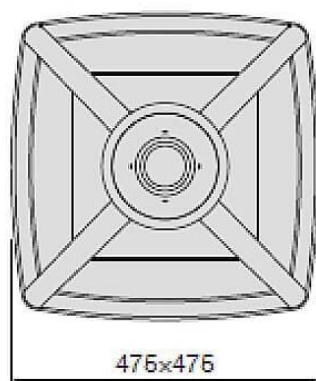

COUNTRY

Street Light from the family COUNTRY with a power of 60W and a lighting distribution type T1/T2A/T3A/T4A with a total lumen output of 5500lm and a luminous efficiency of 135lm/W. DALI driver. Made in die cast aluminum and finished in Black color. IP66 and IK IK10 degree of protection.

Item code	86.OS04.2473.03
Product type	Outdoor
Category	Street lights
Family	COUNTRY

Pictograms

Product	
Real power (W)	60
Real luminous flux (Lm)	5500
Luminous efficiency (Lm/W)	135
Beam angle (°)	T1/T2A/T3A/T4A
Life time (h)	50000h L70B10
IP	66
Electrical class insulation	Class I
Colour	Black
Control gear included	Yes
Control gear	DALI
Light source	LED
Type of LED	CREE-XTE S2 With SPD
Colour temperature (K)	4000
Colour consistency (SDCM)	SDCM5
CRI	≥70
IK	IK10

Scheme

Photometry