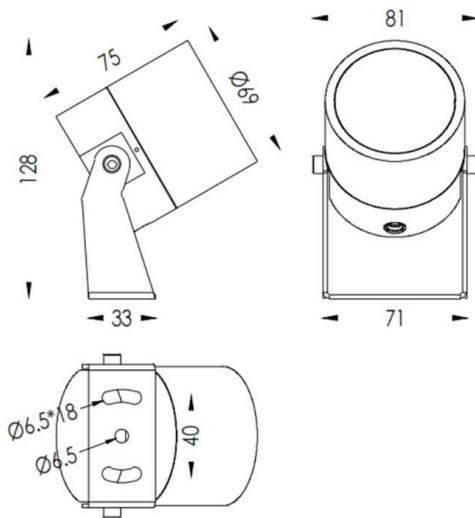

### TUBE0-R

Lavov spike spot light from the family TUBE0-R with a power of 10W and a 12 degrees beam angle. With a total lumen output of 900lm and a luminous efficiency of 90lm/W. Made in Die Cast Aluminum body, steel bracket and Tempered Glass cover and finished in White colour. IP67 and IK10 degree of protection ON-OFF driver.

### Dimensions

Product dimensions (mm) 69(Dia)X75(H)mm

### Scheme

Item code	86.OS04.3321.01
Product type	Outdoor
Category	Spike Spot Light
Family	TUBE0-R
Subfamily	TUBE0-R
Pictograms	

Product	
Real power (W)	10
Real luminous flux (Lm)	900
Luminous efficiency (Lm/W)	90
Beam angle (&ordm;)	12
Life time (h)	50000h L70B10
IP	67
Electrical class insulation	Class II
Colour	White
Control gear included	Yes
Control gear	ON-OFF
Light source	LED
Type of LED	1x10W CREE 1512
Average life time (h)	50000h L70B10
Colour temperature (K)	3000
Colour consistency (SDCM)	SDCM<3
CRI	80
IK	IK10