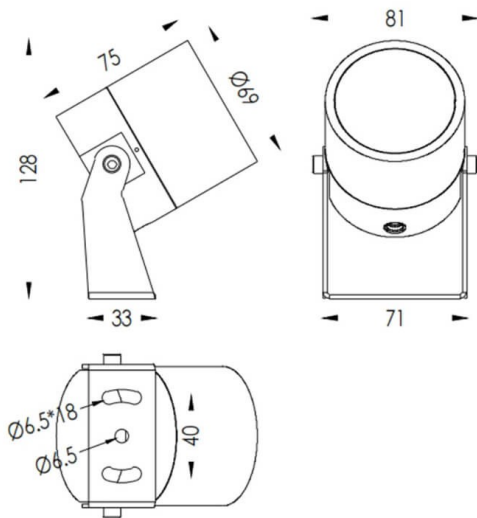

TUBEO-R

Lavov spike spot light from the family TUBEO-R with a power of 10W and a 12 degrees beam angle. With a total lumen output of 900lm and a luminous efficiency of 90lm/W. Made in Die Cast Aluminum body, steel bracket and Tempered Glass cover and finished in White colour. IP67 and IK10 degree of protection ON-OFF driver.

Dimensions

Product dimensions (mm) 69(Dia)X75(H)mm

Scheme

Item code	86.OS04.3321.01
Product type	Outdoor
Category	Spike Spot Light
Family	TUBEO-R
Subfamily	TUBEO-R
Pictograms	

Product	
Real power (W)	10
Real luminous flux (Lm)	900
Luminous efficiency (Lm/W)	90
Beam angle (°)	12
Life time (h)	50000h L70B10
IP	67
Electrical class insulation	Class II
Colour	White
Control gear included	Yes
Control gear	ON-OFF
Light source	LED
Type of LED	1x10W CREE 1512
Average life time (h)	50000h L70B10
Colour temperature (K)	3000
Colour consistency (SDCM)	SDCM<3
CRI	80
IK	IK10