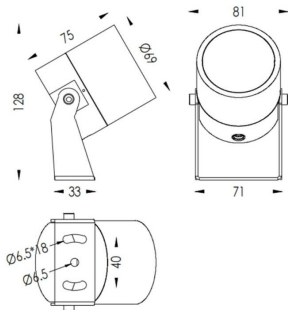

TUBEO-R

Lavov spike spot light from the family TUBEO-R with a power of 10W and a 12 degrees beam angle. With a total lumen output of 900lm and a luminous efficiency of 90lm/W. Made in Die Cast Aluminum body, steel bracket and Tempered Glass cover and finished in White colour. IP67 and IK10 degree of protection ON-OFF driver.

Item code	86.OS04.3321.01
Product type	Outdoor
Category	Spike Spot Light
Family	TUBEO-R
Subfamily	TUBEO-R
Pictograms	

Dimensions

Product dimensions (mm) 69(Dia)X75(H)mm

Scheme

Product	
Real power (W)	10
Real luminous flux (Lm)	900
Luminous efficiency (Lm/W)	90
Beam angle (°)	12
Life time (h)	50000h L70B10
IP	67
Electrical class insulation	Class II
Colour	White
Control gear included	Yes
Control gear	ON-OFF
Light source	LED
Type of LED	1x10W CREE 1512
Average life time (h)	50000h L70B10
Colour temperature (K)	3000
Colour consistency (SDCM)	SDCM<3
CRI	80
IK	IK10