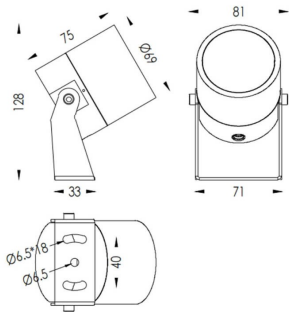

### TUBEO-R

Lavov spike spot light from the family TUBEO-R with a power of 10W and a 12 degrees beam angle. With a total lumen output of 900lm and a luminous efficiency of 90lm/W. Made in Die Cast Aluminum body, steel bracket and Tempered Glass cover and finished in White colour. IP67 and IK10 degree of protection ON-OFF driver.

Item code	86.OS04.3321.01
Product type	Outdoor
Category	Spike Spot Light
Family	TUBEO-R
Subfamily	TUBEO-R
Pictograms	

### Dimensions

Product dimensions (mm) 69(Dia)X75(H)mm

### Scheme

Product	
Real power (W)	10
Real luminous flux (Lm)	900
Luminous efficiency (Lm/W)	90
Beam angle (°)	12
Life time (h)	50000h L70B10
IP	67
Electrical class insulation	Class II
Colour	White
Control gear included	Yes
Control gear	ON-OFF
Light source	LED
Type of LED	1x10W CREE 1512
Average life time (h)	50000h L70B10
Colour temperature (K)	3000
Colour consistency (SDCM)	SDCM<3
CRI	80
IK	IK10