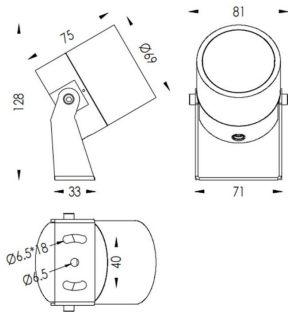

### TUBEO-R

Lavov spike spot light from the family TUBEO-R with a power of 10W and a 12 degrees beam angle. With a total lumen output of 900lm and a luminous efficiency of 90lm/W. Made in Die Cast Aluminum body, steel bracket and Tempered Glass cover and finished in White colour. IP67 and IK10 degree of protection ON-OFF driver.

Item code	86.OS04.3321.01
Product type	Outdoor
Category	Spike Spot Light
Family	TUBEO-R
Subfamily	TUBEO-R
Pictograms	

### Dimensions

Product dimensions (mm) 69(Dia)X75(H)mm

### Scheme

Product	
Real power (W)	10
Real luminous flux (Lm)	900
Luminous efficiency (Lm/W)	90
Beam angle (°)	12
Life time (h)	50000h L70B10
IP	67
Electrical class insulation	Class II
Colour	White
Control gear included	Yes
Control gear	ON-OFF
Light source	LED
Type of LED	1x10W CREE 1512
Average life time (h)	50000h L70B10
Colour temperature (K)	3000
Colour consistency (SDCM)	SDCM<3
CRI	80
IK	IK10