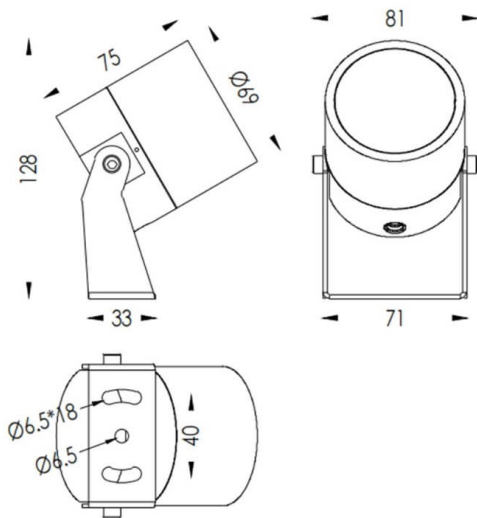

TUBEO-R

Lavov spike spot light from the family TUBEO-R with a power of 10W and a 12 degrees beam angle. With a total lumen output of 900lm and a luminous efficiency of 90lm/W. Made in Die Cast Aluminum body, steel bracket and Tempered Glass cover and finished in White colour. IP65 and IK10 degree of protection ON-OFF driver.

Dimensions

Product dimensions (mm) 69(Dia)X75(H)mm

Scheme

Item code	86.OS04.3321.01
Product type	Outdoor
Category	Spike Spot Light
Family	TUBEO-R
Subfamily	TUBEO-R

Pictograms

Product	
Real power (W)	10
Real luminous flux (Lm)	900
Luminous efficiency (Lm/W)	90
Beam angle (°)	12
Life time (h)	50000h L70B10
IP	65
Electrical class insulation	Class II
Colour	White
Control gear included	Yes
Control gear	ON-OFF
Light source	LED
Type of LED	1x10W CREE 1512
Average life time (h)	50000h L70B10
Colour temperature (K)	3000
Colour consistency (SDCM)	SDCM3
CRI	80
IK	IK10