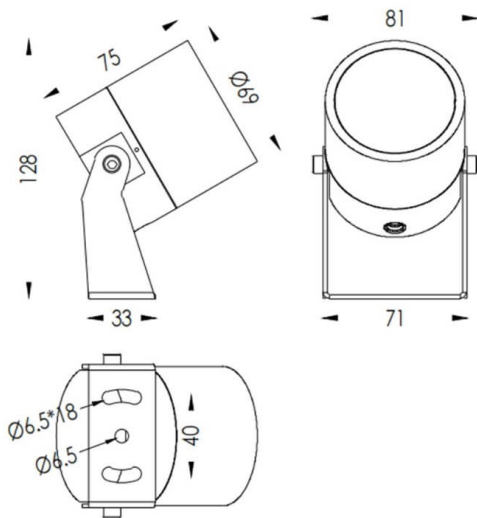

TUBEO-R

Lavov spike spot light from the family TUBEO-R with a power of 10W and a 12 degrees beam angle. With a total lumen output of 900lm and a luminous efficiency of 90lm/W. Made in Die Cast Aluminum body, steel bracket and Tempered Glass cover and finished in White colour. IP65 and IK10 degree of protection ON-OFF driver.

Dimensions

Product dimensions (mm) 69(Dia)X75(H)mm

Scheme

Photometry

Item code	86.OS04.3321.01
Product type	Outdoor
Category	Spike Spot Light
Family	TUBEO-R
Subfamily	TUBEO-R
Pictograms	
Product	
Real power (W)	10
Real luminous flux (Lm)	900
Luminous efficiency (Lm/W)	90
Beam angle (°)	12
Life time (h)	50000h L70B10
IP	65
Electrical class insulation	Class II
Colour	White
Control gear included	Yes
Control gear	ON-OFF
Light source	LED
Type of LED	1x10W CREE 1512
Average life time (h)	50000h L70B10
Colour temperature (K)	3000
Colour consistency (SDCM)	SDCM3
CRI	80
IK	IK10