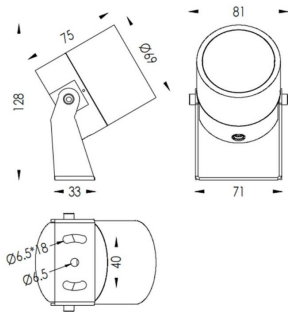

### TUBEO-R

Lavov spike spot light from the family TUBEO-R with a power of 10W and a 12 degrees beam angle. With a total lumen output of 900lm and a luminous efficiency of 90lm/W. Made in Die Cast Aluminum body, steel bracket and Tempered Glass cover and finished in Black colour. IP67 and IK10 degree of protection ON-OFF driver.

Item code	86.OS04.3321.02
Product type	Outdoor
Category	Spike Spot Light
Family	TUBEO-R
Subfamily	TUBEO-R
Pictograms	

### Dimensions

Product dimensions (mm) 69(Dia)X75(H)mm

### Scheme

Product	
Real power (W)	10
Real luminous flux (Lm)	900
Luminous efficiency (Lm/W)	90
Beam angle (°)	12
Life time (h)	50000h L70B10
IP	67
Electrical class insulation	Class II
Colour	Black
Control gear included	Yes
Control gear	ON-OFF
Light source	LED
Type of LED	1x10W CREE 1512
Average life time (h)	50000h L70B10
Colour temperature (K)	3000
Colour consistency (SDCM)	SDCM<3
CRI	80
IK	IK10