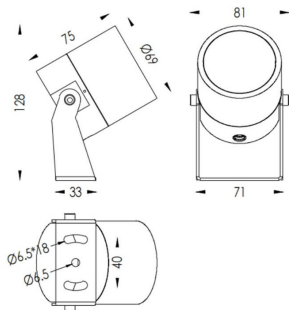

### TUBEO-R

Lavov spike spot light from the family TUBEO-R with a power of 10W and a 12 degrees beam angle. With a total lumen output of 900lm and a luminous efficiency of 90lm/W. Made in Die Cast Aluminum body, steel bracket and Tempered Glass cover and finished in Black colour. IP67 and IK10 degree of protection ON-OFF driver.

Item code	86.OS04.3321.02
Product type	Outdoor
Category	Spike Spot Light
Family	TUBEO-R
Subfamily	TUBEO-R
Pictograms	

### Dimensions

Product dimensions (mm) 69(Dia)X75(H)mm

### Scheme

Product	
Real power (W)	10
Real luminous flux (Lm)	900
Luminous efficiency (Lm/W)	90
Beam angle (°)	12
Life time (h)	50000h L70B10
IP	67
Electrical class insulation	Class II
Colour	Black
Control gear included	Yes
Control gear	ON-OFF
Light source	LED
Type of LED	1x10W CREE 1512
Average life time (h)	50000h L70B10
Colour temperature (K)	3000
Colour consistency (SDCM)	SDCM<3
CRI	80
IK	IK10