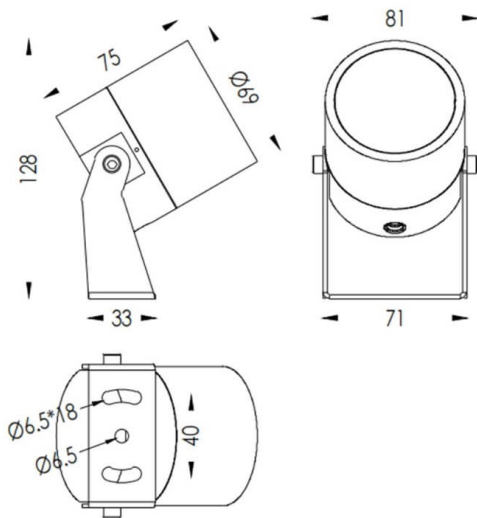

TUBEO-R

Lavov spike spot light from the family TUBEO-R with a power of 10W and a 12 degrees beam angle. With a total lumen output of 900lm and a luminous efficiency of 90lm/W. Made in Die Cast Aluminum body, steel bracket and Tempered Glass cover and finished in Black colour. IP65 and IK10 degree of protection ON-OFF driver.

Dimensions

Product dimensions (mm) 69(Dia)X75(H)mm

Scheme

Photometry

Item code	86.OS04.3321.02
Product type	Outdoor
Category	Spike Spot Light
Family	TUBEO-R
Subfamily	TUBEO-R

Pictograms

Product	
Real power (W)	10
Real luminous flux (Lm)	900
Luminous efficiency (Lm/W)	90
Beam angle (°)	12
Life time (h)	50000h L70B10
IP	65
Electrical class insulation	Class II
Colour	Black
Control gear included	Yes
Control gear	ON-OFF
Light source	LED
Type of LED	1x10W CREE 1512
Average life time (h)	50000h L70B10
Colour temperature (K)	3000
Colour consistency (SDCM)	SDCM3
CRI	80
IK	IK10