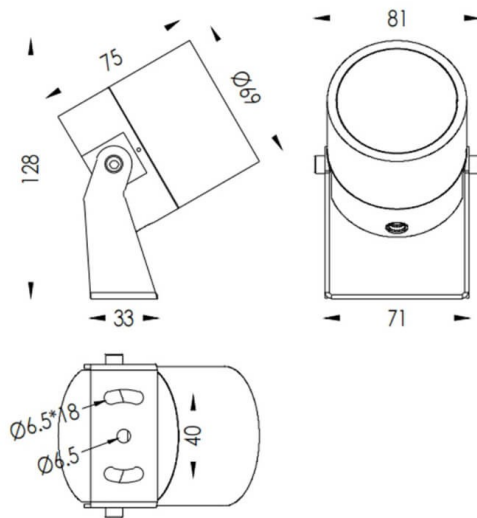

### TUBE0-R

Lavov spike spot light from the family TUBE0-R with a power of 10W and a 12 degrees beam angle. With a total lumen output of 900lm and a luminous efficiency of 90lm/W. Made in Die Cast Aluminum body, steel bracket and Tempered Glass cover and finished in Black colour. IP67 and IK10 degree of protection ON-OFF driver.

Item code	86.OS04.3321.02
Product type	Outdoor
Category	Spike Spot Light
Family	TUBE0-R
Subfamily	TUBE0-R
Pictograms	

### Dimensions

Product dimensions (mm) 69(Dia)X75(H)mm

### Scheme

Product	
Real power (W)	10
Real luminous flux (Lm)	900
Luminous efficiency (Lm/W)	90
Beam angle (&ordm;)	12
Life time (h)	50000h L70B10
IP	67
Electrical class insulation	Class II
Colour	Black
Control gear included	Yes
Control gear	ON-OFF
Light source	LED
Type of LED	1x10W CREE 1512
Average life time (h)	50000h L70B10
Colour temperature (K)	3000
Colour consistency (SDCM)	SDCM<3
CRI	80
IK	IK10