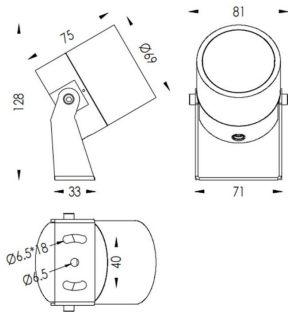

TUBEO-R

Lavov spike spot light from the family TUBEO-R with a power of 10W and a 12 degrees beam angle. With a total lumen output of 900lm and a luminous efficiency of 90lm/W. Made in Die Cast Aluminum body, steel bracket and Tempered Glass cover and finished in Black colour. IP67 and IK10 degree of protection ON-OFF driver.

Item code	86.OS04.3321.02
Product type	Outdoor
Category	Spike Spot Light
Family	TUBEO-R
Subfamily	TUBEO-R
Pictograms	

Dimensions

Product dimensions (mm) 69(Dia)X75(H)mm

Scheme

Product	
Real power (W)	10
Real luminous flux (Lm)	900
Luminous efficiency (Lm/W)	90
Beam angle (°)	12
Life time (h)	50000h L70B10
IP	67
Electrical class insulation	Class II
Colour	Black
Control gear included	Yes
Control gear	ON-OFF
Light source	LED
Type of LED	1x10W CREE 1512
Average life time (h)	50000h L70B10
Colour temperature (K)	3000
Colour consistency (SDCM)	SDCM<3
CRI	80
IK	IK10