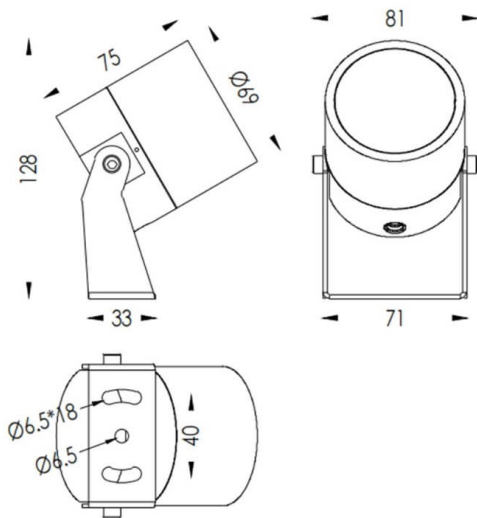

TUBEO-R

Lavov spike spot light from the family TUBEO-R with a power of 10W and a 12 degrees beam angle. With a total lumen output of 900lm and a luminous efficiency of 90lm/W. Made in Die Cast Aluminum body, steel bracket and Tempered Glass cover and finished in Black colour. IP65 and IK10 degree of protection ON-OFF driver.

Dimensions

Product dimensions (mm) 69(Dia)X75(H)mm

Scheme

Item code	86.OS04.3321.02
Product type	Outdoor
Category	Spike Spot Light
Family	TUBEO-R
Subfamily	TUBEO-R

Pictograms

Product	
Real power (W)	10
Real luminous flux (Lm)	900
Luminous efficiency (Lm/W)	90
Beam angle (°)	12
Life time (h)	50000h L70B10
IP	65
Electrical class insulation	Class II
Colour	Black
Control gear included	Yes
Control gear	ON-OFF
Light source	LED
Type of LED	1x10W CREE 1512
Average life time (h)	50000h L70B10
Colour temperature (K)	3000
Colour consistency (SDCM)	SDCM3
CRI	80
IK	IK10