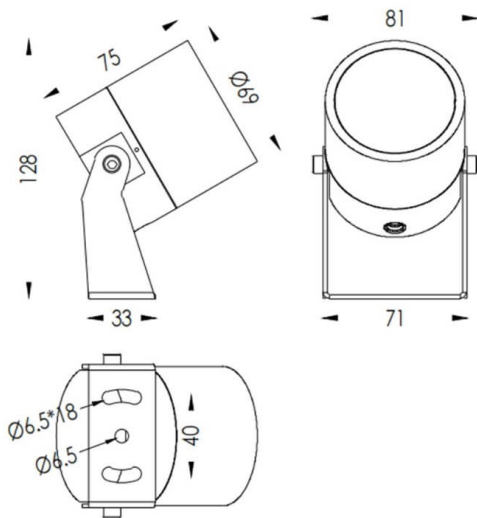

### TUBEO-R

Lavov spike spot light from the family TUBEO-R with a power of 10W and a 24 degrees beam angle. With a total lumen output of 900lm and a luminous efficiency of 90lm/W. Made in Die Cast Aluminum body, steel bracket and Tempered Glass cover and finished in White colour. IP65 and IK10 degree of protection ON-OFF driver.

### Dimensions

Product dimensions (mm) 69(Dia)X75(H)mm

### Photometry

Item code	86.OS04.3331.01
Product type	Outdoor
Category	Spike Spot Light
Family	TUBEO-R
Subfamily	TUBEO-R

### Pictograms

Product	
Real power (W)	10
Real luminous flux (Lm)	900
Luminous efficiency (Lm/W)	90
Beam angle (°)	24
Life time (h)	50000h L70B10
IP	65
Electrical class insulation	Class II
Colour	White
Control gear included	Yes
Control gear	ON-OFF
Light source	LED
Type of LED	1x10W CREE 1512
Average life time (h)	50000h L70B10
Colour temperature (K)	3000
Colour consistency (SDCM)	SDCM3
CRI	80
IK	IK10