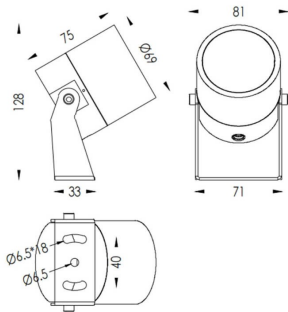

TUBEO-R

Lavov spike spot light from the family TUBEO-R with a power of 10W and a 24 degrees beam angle. With a total lumen output of 900lm and a luminous efficiency of 90lm/W. Made in Die Cast Aluminum body, steel bracket and Tempered Glass cover and finished in White colour. IP67 and IK10 degree of protection ON-OFF driver.

Item code	86.OS04.3331.01
Product type	Outdoor
Category	Spike Spot Light
Family	TUBEO-R
Subfamily	TUBEO-R
Pictograms	

Dimensions

Product dimensions (mm) 69(Dia)X75(H)mm

Scheme

Product	
Real power (W)	10
Real luminous flux (Lm)	900
Luminous efficiency (Lm/W)	90
Beam angle (°)	24
Life time (h)	50000h L70B10
IP	67
Electrical class insulation	Class II
Colour	White
Control gear included	Yes
Control gear	ON-OFF
Light source	LED
Type of LED	1x10W CREE 1512
Average life time (h)	50000h L70B10
Colour temperature (K)	3000
Colour consistency (SDCM)	SDCM<3
CRI	80
IK	IK10