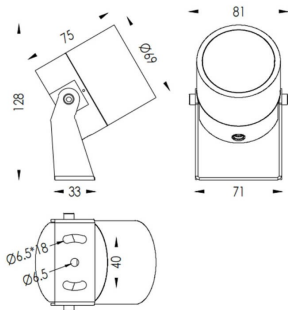

TUBEO-R

Lavov spike spot light from the family TUBEO-R with a power of 10W and a 24 degrees beam angle. With a total lumen output of 900lm and a luminous efficiency of 90lm/W. Made in Die Cast Aluminum body, steel bracket and Tempered Glass cover and finished in White colour. IP67 and IK10 degree of protection ON-OFF driver.

Item code	86.OS04.3331.01
Product type	Outdoor
Category	Spike Spot Light
Family	TUBEO-R
Subfamily	TUBEO-R
Pictograms	

Dimensions

Product dimensions (mm) 69(Dia)X75(H)mm

Scheme

Product	
Real power (W)	10
Real luminous flux (Lm)	900
Luminous efficiency (Lm/W)	90
Beam angle (°)	24
Life time (h)	50000h L70B10
IP	67
Electrical class insulation	Class II
Colour	White
Control gear included	Yes
Control gear	ON-OFF
Light source	LED
Type of LED	1x10W CREE 1512
Average life time (h)	50000h L70B10
Colour temperature (K)	3000
Colour consistency (SDCM)	SDCM<3
CRI	80
IK	IK10