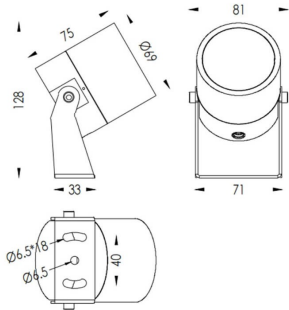

### TUBEO-R

Lavov spike spot light from the family TUBEO-R with a power of 10W and a 24 degrees beam angle. With a total lumen output of 900lm and a luminous efficiency of 90lm/W. Made in Die Cast Aluminum body, steel bracket and Tempered Glass cover and finished in White colour. IP67 and IK10 degree of protection ON-OFF driver.

### Dimensions

Product dimensions (mm) 69(Dia)X75(H)mm

### Product

Real power (W)	10
Real luminous flux (Lm)	900
Luminous efficiency (Lm/W)	90
Beam angle (°)	24
Life time (h)	50000h L70B10
IP	67
Electrical class insulation	Class II
Colour	White
Control gear included	Yes
Control gear	ON-OFF
Light source	LED
Type of LED	1x10W CREE 1512
Average life time (h)	50000h L70B10
Colour temperature (K)	3000
Colour consistency (SDCM)	SDCM<3
CRI	80
IK	IK10