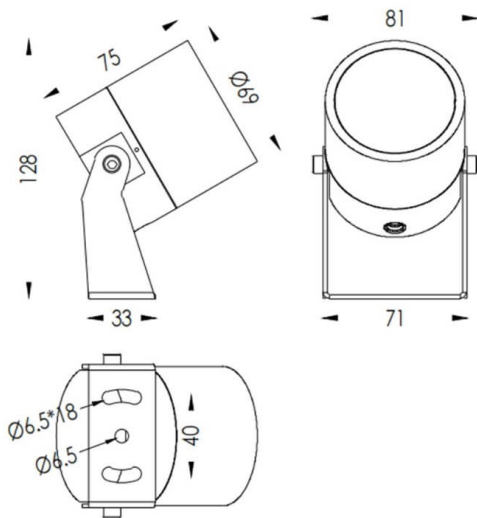

Scheme

Photometry

Item code	86.OS04.3331.01
Product type	Outdoor
Category	Spike Spot Light
Family	TUBEO-R
Subfamily	TUBEO-R