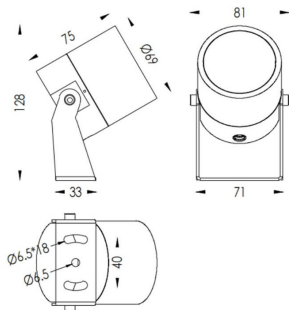

TUBEO-R

Lavov spike spot light from the family TUBEO-R with a power of 10W and a 24 degrees beam angle. With a total lumen output of 900lm and a luminous efficiency of 90lm/W. Made in Die Cast Aluminum body, steel bracket and Tempered Glass cover and finished in White colour. IP67 and IK10 degree of protection ON-OFF driver.

Item code	86.OS04.3331.01
Product type	Outdoor
Category	Spike Spot Light
Family	TUBEO-R
Subfamily	TUBEO-R
Pictograms	

Dimensions

Product dimensions (mm) 69(Dia)X75(H)mm

Scheme

Product	
Real power (W)	10
Real luminous flux (Lm)	900
Luminous efficiency (Lm/W)	90
Beam angle (°)	24
Life time (h)	50000h L70B10
IP	67
Electrical class insulation	Class II
Colour	White
Control gear included	Yes
Control gear	ON-OFF
Light source	LED
Type of LED	1x10W CREE 1512
Average life time (h)	50000h L70B10
Colour temperature (K)	3000
Colour consistency (SDCM)	SDCM<3
CRI	80
IK	IK10