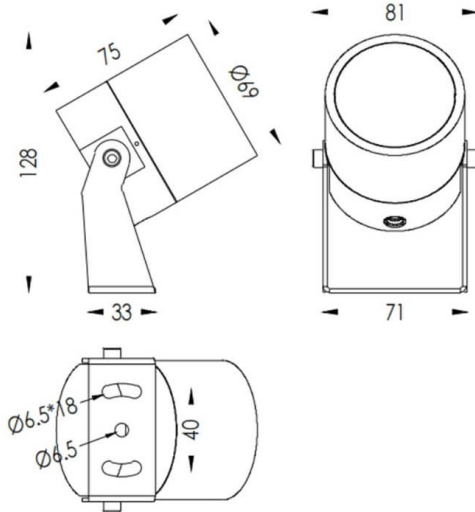

TUBE0-R

Lavov spike spot light from the family TUBE0-R with a power of 10W and a 24 degrees beam angle. With a total lumen output of 900lm and a luminous efficiency of 90lm/W. Made in Die Cast Aluminum body, steel bracket and Tempered Glass cover and finished in White colour. IP67 and IK10 degree of protection ON-OFF driver.

Dimensions

Product dimensions (mm) 69(Dia)X75(H)mm

Scheme

Item code	86.OS04.3331.01
Product type	Outdoor
Category	Spike Spot Light
Family	TUBE0-R
Subfamily	TUBE0-R
Pictograms	

Product	
Real power (W)	10
Real luminous flux (Lm)	900
Luminous efficiency (Lm/W)	90
Beam angle (º)	24
Life time (h)	50000h L70B10
IP	67
Electrical class insulation	Class II
Colour	White
Control gear included	Yes
Control gear	ON-OFF
Light source	LED
Type of LED	1x10W CREE 1512
Average life time (h)	50000h L70B10
Colour temperature (K)	3000
Colour consistency (SDCM)	SDCM<3
CRI	80
IK	IK10