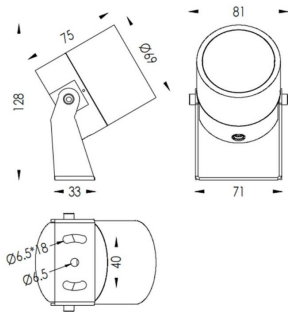

TUBEO-R

Lavov spike spot light from the family TUBEO-R with a power of 10W and a 24 degrees beam angle. With a total lumen output of 900lm and a luminous efficiency of 90lm/W. Made in Die Cast Aluminum body, steel bracket and Tempered Glass cover and finished in Black colour. IP67 and IK10 degree of protection ON-OFF driver.

Item code	86.OS04.3331.02
Product type	Outdoor
Category	Spike Spot Light
Family	TUBEO-R
Subfamily	TUBEO-R
Pictograms	

Dimensions

Product dimensions (mm) 69(Dia)X75(H)mm

Scheme

Product	
Real power (W)	10
Real luminous flux (Lm)	900
Luminous efficiency (Lm/W)	90
Beam angle (°)	24
Life time (h)	50000h L70B10
IP	67
Electrical class insulation	Class II
Colour	Black
Control gear included	Yes
Control gear	ON-OFF
Light source	LED
Type of LED	1x10W CREE 1512
Average life time (h)	50000h L70B10
Colour temperature (K)	3000
Colour consistency (SDCM)	SDCM<3
CRI	80
IK	IK10