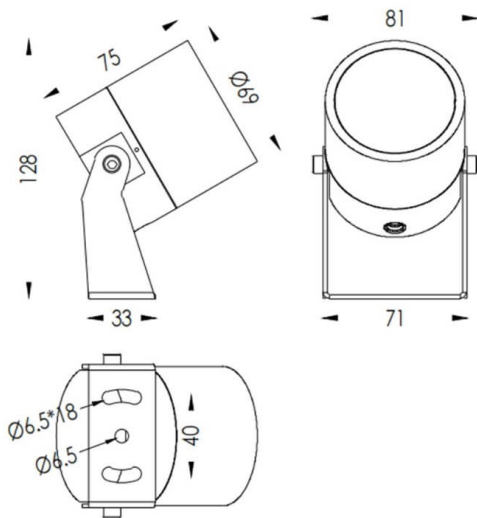

TUBEO-R

Lavov spike spot light from the family TUBEO-R with a power of 10W and a 24 degrees beam angle. With a total lumen output of 900lm and a luminous efficiency of 90lm/W. Made in Die Cast Aluminum body, steel bracket and Tempered Glass cover and finished in Black colour. IP65 and IK10 degree of protection ON-OFF driver.

Dimensions

Product dimensions (mm) 69(Dia)X75(H)mm

Scheme

Photometry

Item code	86.OS04.3331.02
Product type	Outdoor
Category	Spike Spot Light
Family	TUBEO-R
Subfamily	TUBEO-R

Pictograms

Product	
Real power (W)	10
Real luminous flux (Lm)	900
Luminous efficiency (Lm/W)	90
Beam angle (°)	24
Life time (h)	50000h L70B10
IP	65
Electrical class insulation	Class II
Colour	Black
Control gear included	Yes
Control gear	ON-OFF
Light source	LED
Type of LED	1x10W CREE 1512
Average life time (h)	50000h L70B10
Colour temperature (K)	3000
Colour consistency (SDCM)	SDCM3
CRI	80
IK	IK10