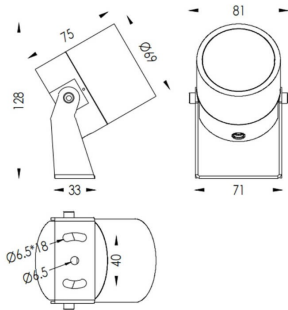

### TUBEO-R

Lavov spike spot light from the family TUBEO-R with a power of 10W and a 24 degrees beam angle. With a total lumen output of 900lm and a luminous efficiency of 90lm/W. Made in Die Cast Aluminum body, steel bracket and Tempered Glass cover and finished in Black colour. IP67 and IK10 degree of protection ON-OFF driver.

Item code	86.OS04.3331.02
Product type	Outdoor
Category	Spike Spot Light
Family	TUBEO-R
Subfamily	TUBEO-R
Pictograms	

### Dimensions

Product dimensions (mm) 69(Dia)X75(H)mm

### Scheme

Product	
Real power (W)	10
Real luminous flux (Lm)	900
Luminous efficiency (Lm/W)	90
Beam angle (°)	24
Life time (h)	50000h L70B10
IP	67
Electrical class insulation	Class II
Colour	Black
Control gear included	Yes
Control gear	ON-OFF
Light source	LED
Type of LED	1x10W CREE 1512
Average life time (h)	50000h L70B10
Colour temperature (K)	3000
Colour consistency (SDCM)	SDCM<3
CRI	80
IK	IK10