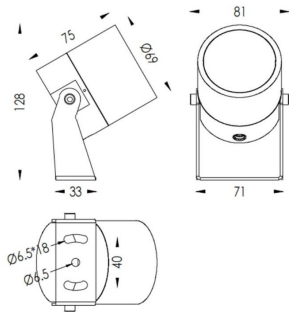

TUBEO-R

Lavov spike spot light from the family TUBEO-R with a power of 10W and a 24 degrees beam angle. With a total lumen output of 900lm and a luminous efficiency of 90lm/W. Made in Die Cast Aluminum body, steel bracket and Tempered Glass cover and finished in Black colour. IP67 and IK10 degree of protection ON-OFF driver.

Item code	86.OS04.3331.02
Product type	Outdoor
Category	Spike Spot Light
Family	TUBEO-R
Subfamily	TUBEO-R
Pictograms	

Dimensions

Product dimensions (mm) 69(Dia)X75(H)mm

Scheme

Product	
Real power (W)	10
Real luminous flux (Lm)	900
Luminous efficiency (Lm/W)	90
Beam angle (°)	24
Life time (h)	50000h L70B10
IP	67
Electrical class insulation	Class II
Colour	Black
Control gear included	Yes
Control gear	ON-OFF
Light source	LED
Type of LED	1x10W CREE 1512
Average life time (h)	50000h L70B10
Colour temperature (K)	3000
Colour consistency (SDCM)	SDCM<3
CRI	80
IK	IK10