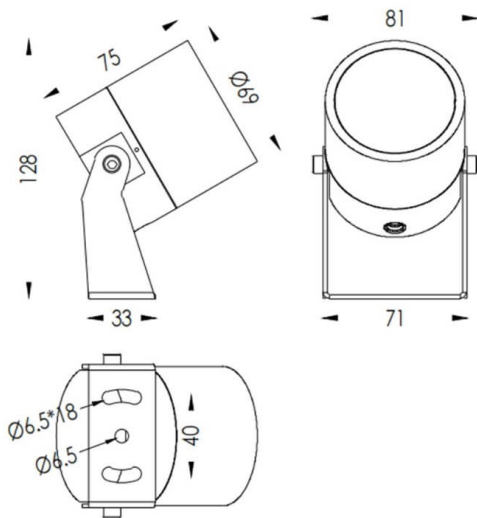

TUBEO-R

Lavov spike spot light from the family TUBEO-R with a power of 10W and a 36 degrees beam angle. With a total lumen output of 900lm and a luminous efficiency of 90lm/W. Made in Die Cast Aluminum body, steel bracket and Tempered Glass cover and finished in White colour. IP65 and IK10 degree of protection ON-OFF driver.

Dimensions

Product dimensions (mm) 69(Dia)X75(H)mm

Scheme

Photometry

Item code	86.OS04.3341.01
Product type	Outdoor
Category	Spike Spot Light
Family	TUBEO-R
Subfamily	TUBEO-R

Pictograms

Product	
Real power (W)	10
Real luminous flux (Lm)	900
Luminous efficiency (Lm/W)	90
Beam angle (°)	36
Life time (h)	50000h L70B10
IP	65
Electrical class insulation	Class II
Colour	White
Control gear included	Yes
Control gear	ON-OFF
Light source	LED
Type of LED	1x10W CREE 1512
Average life time (h)	50000h L70B10
Colour temperature (K)	3000
Colour consistency (SDCM)	SDCM3
CRI	80
IK	IK10