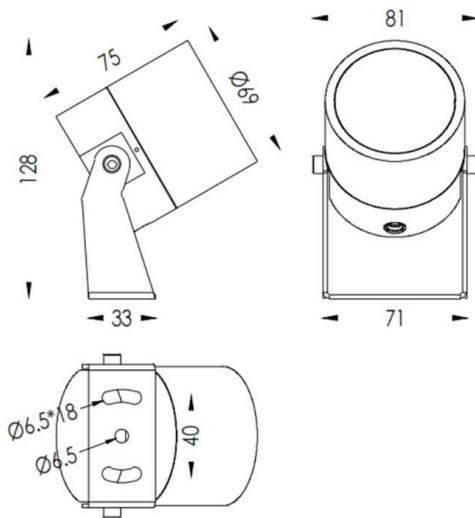

TUBE0-R

Lavov spike spot light from the family TUBE0-R with a power of 10W and a 36 degrees beam angle. With a total lumen output of 900lm and a luminous efficiency of 90lm/W. Made in Die Cast Aluminum body, steel bracket and Tempered Glass cover and finished in White colour. IP67 and IK10 degree of protection ON-OFF driver.

Dimensions

Product dimensions (mm) 69(Dia)X75(H)mm

Scheme

Item code	86.OS04.3341.01
Product type	Outdoor
Category	Spike Spot Light
Family	TUBE0-R
Subfamily	TUBE0-R
Pictograms	

Product	
Real power (W)	10
Real luminous flux (Lm)	900
Luminous efficiency (Lm/W)	90
Beam angle (º)	36
Life time (h)	50000h L70B10
IP	67
Electrical class insulation	Class II
Colour	White
Control gear included	Yes
Control gear	ON-OFF
Light source	LED
Type of LED	1x10W CREE 1512
Average life time (h)	50000h L70B10
Colour temperature (K)	3000
Colour consistency (SDCM)	SDCM<3
CRI	80
IK	IK10