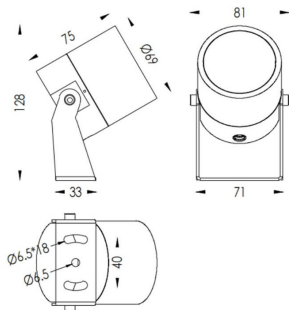

### TUBEO-R

Lavov spike spot light from the family TUBEO-R with a power of 10W and a 36 degrees beam angle. With a total lumen output of 900lm and a luminous efficiency of 90lm/W. Made in Die Cast Aluminum body, steel bracket and Tempered Glass cover and finished in White colour. IP67 and IK10 degree of protection ON-OFF driver.

Item code	86.OS04.3341.01
Product type	Outdoor
Category	Spike Spot Light
Family	TUBEO-R
Subfamily	TUBEO-R
Pictograms	

### Dimensions

Product dimensions (mm) 69(Dia)X75(H)mm

### Scheme

Product	
Real power (W)	10
Real luminous flux (Lm)	900
Luminous efficiency (Lm/W)	90
Beam angle (°)	36
Life time (h)	50000h L70B10
IP	67
Electrical class insulation	Class II
Colour	White
Control gear included	Yes
Control gear	ON-OFF
Light source	LED
Type of LED	1x10W CREE 1512
Average life time (h)	50000h L70B10
Colour temperature (K)	3000
Colour consistency (SDCM)	SDCM<3
CRI	80
IK	IK10