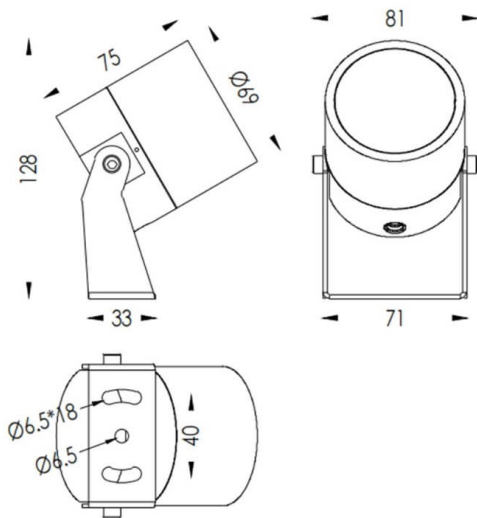

TUBEO-R

Lavov spike spot light from the family TUBEO-R with a power of 10W and a 36 degrees beam angle. With a total lumen output of 900lm and a luminous efficiency of 90lm/W. Made in Die Cast Aluminum body, steel bracket and Tempered Glass cover and finished in White colour. IP65 and IK10 degree of protection ON-OFF driver.

Dimensions

Product dimensions (mm) 69(Dia)X75(H)mm

Scheme

Item code	86.OS04.3341.01
Product type	Outdoor
Category	Spike Spot Light
Family	TUBEO-R
Subfamily	TUBEO-R

Pictograms

Product	
Real power (W)	10
Real luminous flux (Lm)	900
Luminous efficiency (Lm/W)	90
Beam angle (°)	36
Life time (h)	50000h L70B10
IP	65
Electrical class insulation	Class II
Colour	White
Control gear included	Yes
Control gear	ON-OFF
Light source	LED
Type of LED	1x10W CREE 1512
Average life time (h)	50000h L70B10
Colour temperature (K)	3000
Colour consistency (SDCM)	SDCM3
CRI	80
IK	IK10