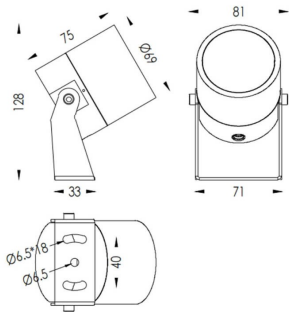

TUBEO-R

Lavov spike spot light from the family TUBEO-R with a power of 10W and a 36 degrees beam angle. With a total lumen output of 900lm and a luminous efficiency of 90lm/W. Made in Die Cast Aluminum body, steel bracket and Tempered Glass cover and finished in White colour. IP67 and IK10 degree of protection ON-OFF driver.

Item code	86.OS04.3341.01
Product type	Outdoor
Category	Spike Spot Light
Family	TUBEO-R
Subfamily	TUBEO-R
Pictograms	

Dimensions

Product dimensions (mm) 69(Dia)X75(H)mm

Scheme

Product	
Real power (W)	10
Real luminous flux (Lm)	900
Luminous efficiency (Lm/W)	90
Beam angle (°)	36
Life time (h)	50000h L70B10
IP	67
Electrical class insulation	Class II
Colour	White
Control gear included	Yes
Control gear	ON-OFF
Light source	LED
Type of LED	1x10W CREE 1512
Average life time (h)	50000h L70B10
Colour temperature (K)	3000
Colour consistency (SDCM)	SDCM<3
CRI	80
IK	IK10