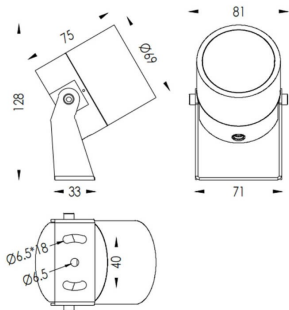

TUBEO-R

Lavov spike spot light from the family TUBEO-R with a power of 10W and a 36 degrees beam angle. With a total lumen output of 900lm and a luminous efficiency of 90lm/W. Made in Die Cast Aluminum body, steel bracket and Tempered Glass cover and finished in White colour. IP67 and IK10 degree of protection ON-OFF driver.

Item code	86.OS04.3341.01
Product type	Outdoor
Category	Spike Spot Light
Family	TUBEO-R
Subfamily	TUBEO-R
Pictograms	

Dimensions

Product dimensions (mm) 69(Dia)X75(H)mm

Scheme

Product	
Real power (W)	10
Real luminous flux (Lm)	900
Luminous efficiency (Lm/W)	90
Beam angle (°)	36
Life time (h)	50000h L70B10
IP	67
Electrical class insulation	Class II
Colour	White
Control gear included	Yes
Control gear	ON-OFF
Light source	LED
Type of LED	1x10W CREE 1512
Average life time (h)	50000h L70B10
Colour temperature (K)	3000
Colour consistency (SDCM)	SDCM<3
CRI	80
IK	IK10