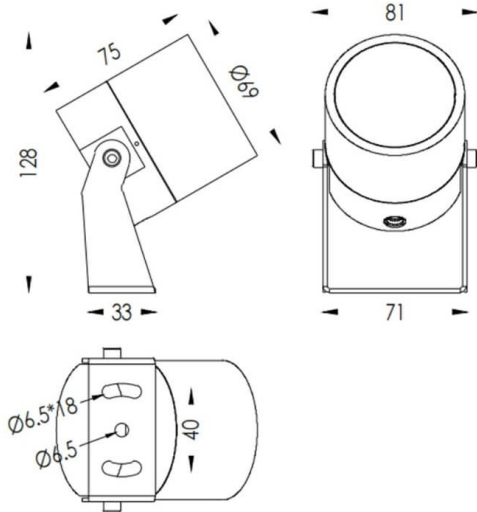

TUBEO-R

Lavov spike spot light from the family TUBEO-R with a power of 10W and a 36 degrees beam angle. With a total lumen output of 900lm and a luminous efficiency of 90lm/W. Made in Die Cast Aluminum body, steel bracket and Tempered Glass cover and finished in White colour. IP67 and IK10 degree of protection ON-OFF driver.

Dimensions

Product dimensions (mm) 69(Dia)X75(H)mm

Scheme

Item code	86.OS04.3341.01
Product type	Outdoor
Category	Spike Spot Light
Family	TUBEO-R
Subfamily	TUBEO-R
Pictograms	

Product	
Real power (W)	10
Real luminous flux (Lm)	900
Luminous efficiency (Lm/W)	90
Beam angle (°)	36
Life time (h)	50000h L70B10
IP	67
Electrical class insulation	Class II
Colour	White
Control gear included	Yes
Control gear	ON-OFF
Light source	LED
Type of LED	1x10W CREE 1512
Average life time (h)	50000h L70B10
Colour temperature (K)	3000
Colour consistency (SDCM)	SDCM3
CRI	80
IK	IK10