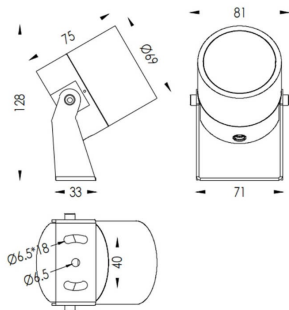

### TUBEO-R

Lavov spike spot light from the family TUBEO-R with a power of 10W and a 36 degrees beam angle. With a total lumen output of 900lm and a luminous efficiency of 90lm/W. Made in Die Cast Aluminum body, steel bracket and Tempered Glass cover and finished in Black colour. IP67 and IK10 degree of protection ON-OFF driver.

Item code	86.OS04.3341.02
Product type	Outdoor
Category	Spike Spot Light
Family	TUBEO-R
Subfamily	TUBEO-R
Pictograms	

### Dimensions

Product dimensions (mm) 69(Dia)X75(H)mm

### Scheme

Product	
Real power (W)	10
Real luminous flux (Lm)	900
Luminous efficiency (Lm/W)	90
Beam angle (°)	36
Life time (h)	50000h L70B10
IP	67
Electrical class insulation	Class II
Colour	Black
Control gear included	Yes
Control gear	ON-OFF
Light source	LED
Type of LED	1x10W CREE 1512
Average life time (h)	50000h L70B10
Colour temperature (K)	3000
Colour consistency (SDCM)	SDCM<3
CRI	80
IK	IK10