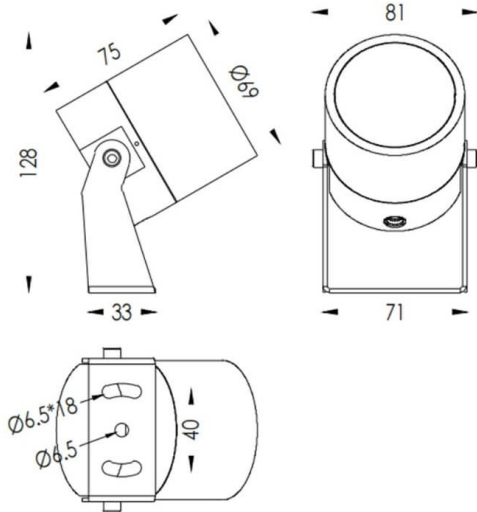

### TUBEO-R

Lavov spike spot light from the family TUBEO-R with a power of 10W and a 36 degrees beam angle. With a total lumen output of 900lm and a luminous efficiency of 90lm/W. Made in Die Cast Aluminum body, steel bracket and Tempered Glass cover and finished in Black colour. IP65 and IK10 degree of protection ON-OFF driver.

### Dimensions

Product dimensions (mm) 69(Dia)X75(H)mm

### Photometry

Item code	86.OS04.3341.02
Product type	Outdoor
Category	Spike Spot Light
Family	TUBEO-R
Subfamily	TUBEO-R

### Pictograms

Product	
Real power (W)	10
Real luminous flux (Lm)	900
Luminous efficiency (Lm/W)	90
Beam angle (°)	36
Life time (h)	50000h L70B10
IP	65
Electrical class insulation	Class II
Colour	Black
Control gear included	Yes
Control gear	ON-OFF
Light source	LED
Type of LED	1x10W CREE 1512
Average life time (h)	50000h L70B10
Colour temperature (K)	3000
Colour consistency (SDCM)	SDCM3
CRI	80
IK	IK10