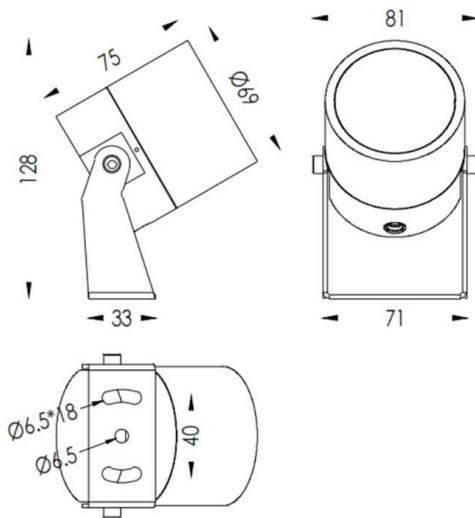

Scheme

Item code	86.OS04.3341.02
Product type	Outdoor
Category	Spike Spot Light
Family	TUBE0-R
Subfamily	TUBE0-R
Pictograms	

Product	
Real power (W)	10
Real luminous flux (Lm)	900
Luminous efficiency (Lm/W)	90
Beam angle (°)	36
Life time (h)	50000h L70B10
IP	67
Electrical class insulation	Class II
Colour	Black
Control gear included	Yes
Control gear	ON-OFF
Light source	LED
Type of LED	1x10W CREE 1512
Average life time (h)	50000h L70B10
Colour temperature (K)	3000
Colour consistency (SDCM)	SDCM3
CRI	80
IK	IK10