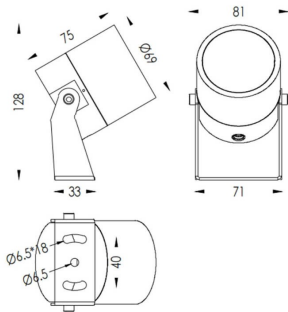

TUBEO-R

Lavov spike spot light from the family TUBEO-R with a power of 10W and a 36 degrees beam angle. With a total lumen output of 900lm and a luminous efficiency of 90lm/W. Made in Die Cast Aluminum body, steel bracket and Tempered Glass cover and finished in Black colour. IP67 and IK10 degree of protection ON-OFF driver.

Item code	86.OS04.3341.02
Product type	Outdoor
Category	Spike Spot Light
Family	TUBEO-R
Subfamily	TUBEO-R
Pictograms	

Dimensions

Product dimensions (mm) 69(Dia)X75(H)mm

Scheme

Product	
Real power (W)	10
Real luminous flux (Lm)	900
Luminous efficiency (Lm/W)	90
Beam angle (°)	36
Life time (h)	50000h L70B10
IP	67
Electrical class insulation	Class II
Colour	Black
Control gear included	Yes
Control gear	ON-OFF
Light source	LED
Type of LED	1x10W CREE 1512
Average life time (h)	50000h L70B10
Colour temperature (K)	3000
Colour consistency (SDCM)	SDCM<3
CRI	80
IK	IK10