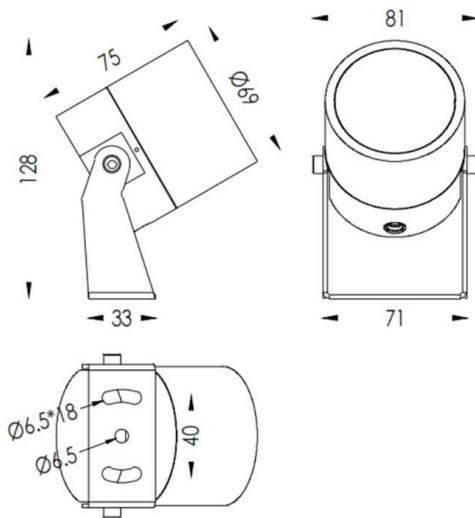

### TUBE0-R

Lavov spike spot light from the family TUBE0-R with a power of 10W and a 36 degrees beam angle. With a total lumen output of 900lm and a luminous efficiency of 90lm/W. Made in Die Cast Aluminum body, steel bracket and Tempered Glass cover and finished in Black colour. IP67 and IK10 degree of protection ON-OFF driver.

#### Dimensions

Product dimensions (mm) 69(Dia)X75(H)mm

#### Scheme

Item code	86.OS04.3341.02
Product type	Outdoor
Category	Spike Spot Light
Family	TUBE0-R
Subfamily	TUBE0-R
Pictograms	

Product	
Real power (W)	10
Real luminous flux (Lm)	900
Luminous efficiency (Lm/W)	90
Beam angle (°)	36
Life time (h)	50000h L70B10
IP	67
Electrical class insulation	Class II
Colour	Black
Control gear included	Yes
Control gear	ON-OFF
Light source	LED
Type of LED	1x10W CREE 1512
Average life time (h)	50000h L70B10
Colour temperature (K)	3000
Colour consistency (SDCM)	SDCM3
CRI	80
IK	IK10