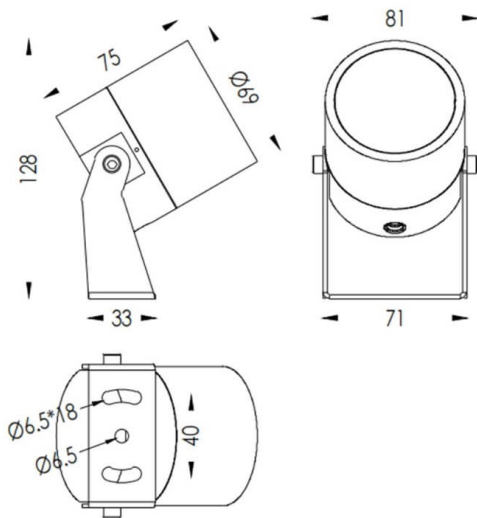

TUBEO-R

Lavov spike spot light from the family TUBEO-R with a power of 10W and a 36 degrees beam angle. With a total lumen output of 900lm and a luminous efficiency of 90lm/W. Made in Die Cast Aluminum body, steel bracket and Tempered Glass cover and finished in Black colour. IP65 and IK10 degree of protection ON-OFF driver.

Dimensions

Product dimensions (mm) 69(Dia)X75(H)mm

Scheme

Item code	86.OS04.3341.02
Product type	Outdoor
Category	Spike Spot Light
Family	TUBEO-R
Subfamily	TUBEO-R

Pictograms

Product	
Real power (W)	10
Real luminous flux (Lm)	900
Luminous efficiency (Lm/W)	90
Beam angle (°)	36
Life time (h)	50000h L70B10
IP	65
Electrical class insulation	Class II
Colour	Black
Control gear included	Yes
Control gear	ON-OFF
Light source	LED
Type of LED	1x10W CREE 1512
Average life time (h)	50000h L70B10
Colour temperature (K)	3000
Colour consistency (SDCM)	SDCM3
CRI	80
IK	IK10