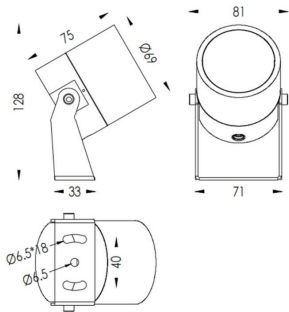

TUBEO-R

Lavov spike spot light from the family TUBEO-R with a power of 10W and a 36 degrees beam angle. With a total lumen output of 900lm and a luminous efficiency of 90lm/W. Made in Die Cast Aluminum body, steel bracket and Tempered Glass cover and finished in Black colour. IP67 and IK10 degree of protection ON-OFF driver.

Item code	86.OS04.3341.02
Product type	Outdoor
Category	Spike Spot Light
Family	TUBEO-R
Subfamily	TUBEO-R
Pictograms	

Dimensions

Product dimensions (mm) 69(Dia)X75(H)mm

Scheme

Product	
Real power (W)	10
Real luminous flux (Lm)	900
Luminous efficiency (Lm/W)	90
Beam angle (°)	36
Life time (h)	50000h L70B10
IP	67
Electrical class insulation	Class II
Colour	Black
Control gear included	Yes
Control gear	ON-OFF
Light source	LED
Type of LED	1x10W CREE 1512
Average life time (h)	50000h L70B10
Colour temperature (K)	3000
Colour consistency (SDCM)	SDCM<3
CRI	80
IK	IK10