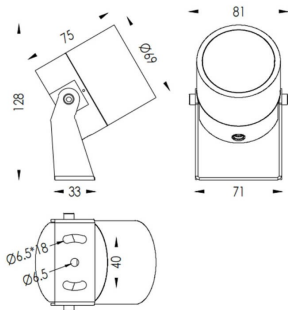

TUBEO-R

Lavov spike spot light from the family TUBEO-R with a power of 10W and a 36 degrees beam angle. With a total lumen output of 900lm and a luminous efficiency of 90lm/W. Made in Die Cast Aluminum body, steel bracket and Tempered Glass cover and finished in Black colour. IP67 and IK10 degree of protection ON-OFF driver.

Item code	86.OS04.3341.02
Product type	Outdoor
Category	Spike Spot Light
Family	TUBEO-R
Subfamily	TUBEO-R
Pictograms	

Dimensions

Product dimensions (mm) 69(Dia)X75(H)mm

Scheme

Product	
Real power (W)	10
Real luminous flux (Lm)	900
Luminous efficiency (Lm/W)	90
Beam angle (°)	36
Life time (h)	50000h L70B10
IP	67
Electrical class insulation	Class II
Colour	Black
Control gear included	Yes
Control gear	ON-OFF
Light source	LED
Type of LED	1x10W CREE 1512
Average life time (h)	50000h L70B10
Colour temperature (K)	3000
Colour consistency (SDCM)	SDCM<3
CRI	80
IK	IK10