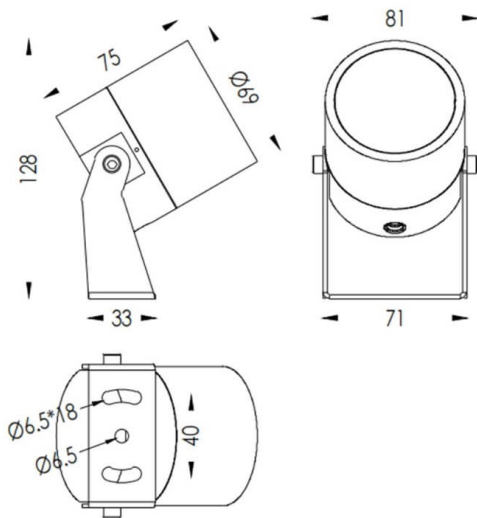

Scheme

Item code	86.OS04.3351.01
Product type	Outdoor
Category	Spike Spot Light
Family	TUBEO-R
Subfamily	TUBEO-R