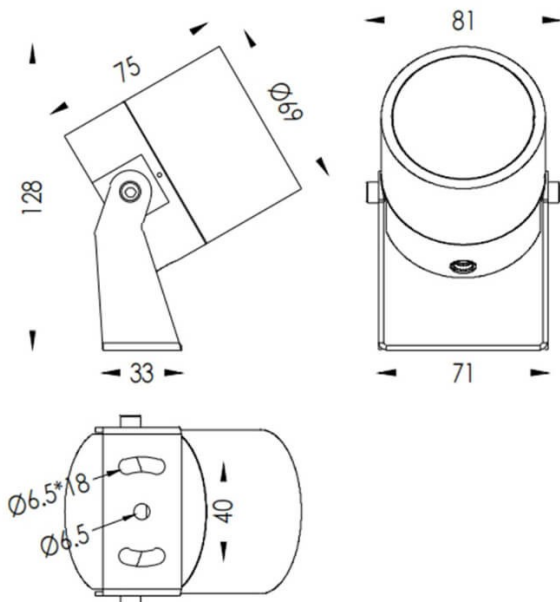

TUBEO-R

Lavov spike spot light from the family TUBEO-R with a power of 10W and a 55 degrees beam angle. With a total lumen output of 900lm and a luminous efficiency of 90lm/W. Made in Die Cast Aluminum body, steel bracket and Tempered Glass cover and finished in White colour. IP67 and IK10 degree of protection ON-OFF driver.

Item code	86.OS04.3351.01
Product type	Outdoor
Category	Spike Spot Light
Family	TUBEO-R
Subfamily	TUBEO-R
Pictograms	

Dimensions

Product dimensions (mm) 69(Dia)X75(H)mm

Scheme

Product	
Real power (W)	10
Real luminous flux (Lm)	900
Luminous efficiency (Lm/W)	90
Beam angle (°)	55
Life time (h)	50000h L70B10
IP	67
Electrical class insulation	Class II
Colour	White
Control gear included	Yes
Control gear	ON-OFF
Light source	LED
Type of LED	1x10W CREE 1512
Average life time (h)	50000h L70B10
Colour temperature (K)	3000
Colour consistency (SDCM)	SDCM<3
CRI	80
IK	IK10