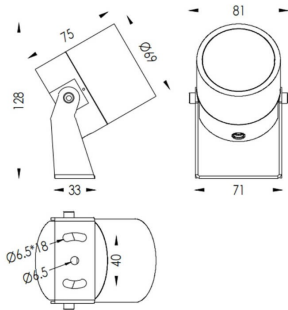

TUBEO-R

Lavov spike spot light from the family TUBEO-R with a power of 10W and a 55 degrees beam angle. With a total lumen output of 900lm and a luminous efficiency of 90lm/W. Made in Die Cast Aluminum body, steel bracket and Tempered Glass cover and finished in White colour. IP67 and IK10 degree of protection ON-OFF driver.

Item code	86.OS04.3351.01
Product type	Outdoor
Category	Spike Spot Light
Family	TUBEO-R
Subfamily	TUBEO-R
Pictograms	

Dimensions

Product dimensions (mm) 69(Dia)X75(H)mm

Scheme

Product	
Real power (W)	10
Real luminous flux (Lm)	900
Luminous efficiency (Lm/W)	90
Beam angle (°)	55
Life time (h)	50000h L70B10
IP	67
Electrical class insulation	Class II
Colour	White
Control gear included	Yes
Control gear	ON-OFF
Light source	LED
Type of LED	1x10W CREE 1512
Average life time (h)	50000h L70B10
Colour temperature (K)	3000
Colour consistency (SDCM)	SDCM<3
CRI	80
IK	IK10