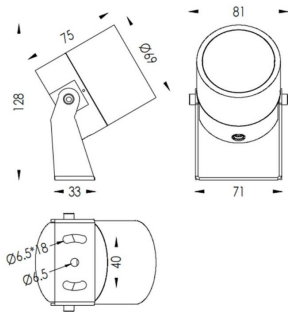

TUBEO-R

Lavov spike spot light from the family TUBEO-R with a power of 10W and a 55 degrees beam angle. With a total lumen output of 900lm and a luminous efficiency of 90lm/W. Made in Die Cast Aluminum body, steel bracket and Tempered Glass cover and finished in White colour. IP67 and IK10 degree of protection ON-OFF driver.

Item code	86.OS04.3351.01
Product type	Outdoor
Category	Spike Spot Light
Family	TUBEO-R
Subfamily	TUBEO-R
Pictograms	

Dimensions

Product dimensions (mm) 69(Dia)X75(H)mm

Scheme

Product	
Real power (W)	10
Real luminous flux (Lm)	900
Luminous efficiency (Lm/W)	90
Beam angle (°)	55
Life time (h)	50000h L70B10
IP	67
Electrical class insulation	Class II
Colour	White
Control gear included	Yes
Control gear	ON-OFF
Light source	LED
Type of LED	1x10W CREE 1512
Average life time (h)	50000h L70B10
Colour temperature (K)	3000
Colour consistency (SDCM)	SDCM<3
CRI	80
IK	IK10