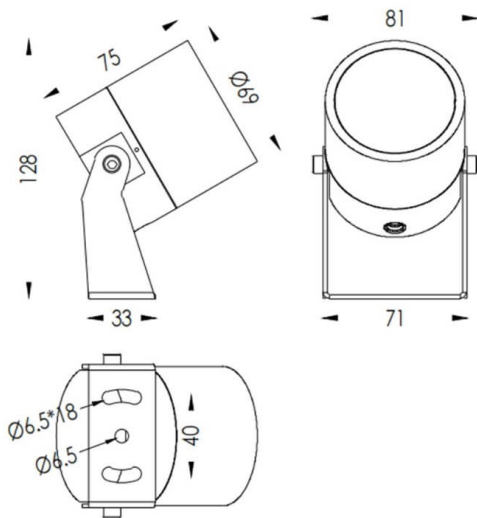

### TUBEO-R

Lavov spike spot light from the family TUBEO-R with a power of 10W and a 55 degrees beam angle. With a total lumen output of 900lm and a luminous efficiency of 90lm/W. Made in Die Cast Aluminum body, steel bracket and Tempered Glass cover and finished in White colour. IP65 and IK10 degree of protection ON-OFF driver.

#### Dimensions

Product dimensions (mm) 69(Dia)X75(H)mm

#### Scheme

Item code	86.OS04.3351.01
Product type	Outdoor
Category	Spike Spot Light
Family	TUBEO-R
Subfamily	TUBEO-R

#### Pictograms

Product	
Real power (W)	10
Real luminous flux (Lm)	900
Luminous efficiency (Lm/W)	90
Beam angle (°)	55
Life time (h)	50000h L70B10
IP	65
Electrical class insulation	Class II
Colour	White
Control gear included	Yes
Control gear	ON-OFF
Light source	LED
Type of LED	1x10W CREE 1512
Average life time (h)	50000h L70B10
Colour temperature (K)	3000
Colour consistency (SDCM)	SDCM3
CRI	80
IK	IK10