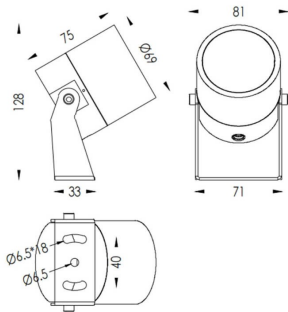

### TUBEO-R

Lavov spike spot light from the family TUBEO-R with a power of 10W and a 55 degrees beam angle. With a total lumen output of 900lm and a luminous efficiency of 90lm/W. Made in Die Cast Aluminum body, steel bracket and Tempered Glass cover and finished in White colour. IP67 and IK10 degree of protection ON-OFF driver.

Item code	86.OS04.3351.01
Product type	Outdoor
Category	Spike Spot Light
Family	TUBEO-R
Subfamily	TUBEO-R
Pictograms	

### Dimensions

Product dimensions (mm) 69(Dia)X75(H)mm

### Scheme

Product	
Real power (W)	10
Real luminous flux (Lm)	900
Luminous efficiency (Lm/W)	90
Beam angle (°)	55
Life time (h)	50000h L70B10
IP	67
Electrical class insulation	Class II
Colour	White
Control gear included	Yes
Control gear	ON-OFF
Light source	LED
Type of LED	1x10W CREE 1512
Average life time (h)	50000h L70B10
Colour temperature (K)	3000
Colour consistency (SDCM)	SDCM<3
CRI	80
IK	IK10