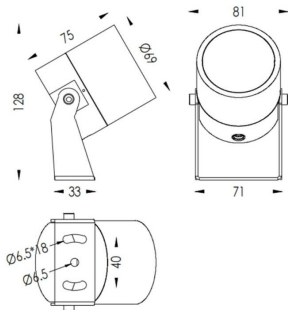

TUBEO-R

Lavov spike spot light from the family TUBEO-R with a power of 10W and a 55 degrees beam angle. With a total lumen output of 900lm and a luminous efficiency of 90lm/W. Made in Die Cast Aluminum body, steel bracket and Tempered Glass cover and finished in Black colour. IP67 and IK10 degree of protection ON-OFF driver.

Item code	86.OS04.3351.02
Product type	Outdoor
Category	Spike Spot Light
Family	TUBEO-R
Subfamily	TUBEO-R
Pictograms	

Dimensions

Product dimensions (mm) 69(Dia)X75(H)mm

Scheme

Product	
Real power (W)	10
Real luminous flux (Lm)	900
Luminous efficiency (Lm/W)	90
Beam angle (°)	55
Life time (h)	50000h L70B10
IP	67
Electrical class insulation	Class II
Colour	Black
Control gear included	Yes
Control gear	ON-OFF
Light source	LED
Type of LED	1x10W CREE 1512
Average life time (h)	50000h L70B10
Colour temperature (K)	3000
Colour consistency (SDCM)	SDCM<3
CRI	80
IK	IK10