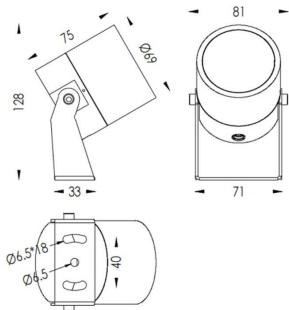

### TUBEO-R

Lavov spike spot light from the family TUBEO-R with a power of 10W and a 55 degrees beam angle. With a total lumen output of 900lm and a luminous efficiency of 90lm/W. Made in Die Cast Aluminum body, steel bracket and Tempered Glass cover and finished in Black colour. IP67 and IK10 degree of protection ON-OFF driver.

Item code	86.OS04.3351.02
Product type	Outdoor
Category	Spike Spot Light
Family	TUBEO-R
Subfamily	TUBEO-R
Pictograms	

### Dimensions

Product dimensions (mm) 69(Dia)X75(H)mm

### Scheme

Product	
Real power (W)	10
Real luminous flux (Lm)	900
Luminous efficiency (Lm/W)	90
Beam angle (°)	55
Life time (h)	50000h L70B10
IP	67
Electrical class insulation	Class II
Colour	Black
Control gear included	Yes
Control gear	ON-OFF
Light source	LED
Type of LED	1x10W CREE 1512
Average life time (h)	50000h L70B10
Colour temperature (K)	3000
Colour consistency (SDCM)	SDCM<3
CRI	80
IK	IK10