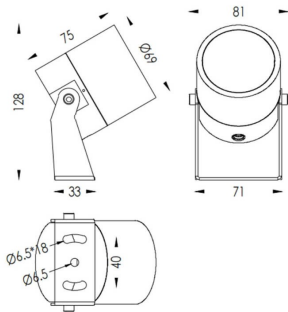

TUBEO-R

Lavov spike spot light from the family TUBEO-R with a power of 10W and a 55 degrees beam angle. With a total lumen output of 900lm and a luminous efficiency of 90lm/W. Made in Die Cast Aluminum body, steel bracket and Tempered Glass cover and finished in Black colour. IP67 and IK10 degree of protection ON-OFF driver.

Item code	86.OS04.3351.02
Product type	Outdoor
Category	Spike Spot Light
Family	TUBEO-R
Subfamily	TUBEO-R
Pictograms	

Dimensions

Product dimensions (mm) 69(Dia)X75(H)mm

Scheme

Product	
Real power (W)	10
Real luminous flux (Lm)	900
Luminous efficiency (Lm/W)	90
Beam angle (°)	55
Life time (h)	50000h L70B10
IP	67
Electrical class insulation	Class II
Colour	Black
Control gear included	Yes
Control gear	ON-OFF
Light source	LED
Type of LED	1x10W CREE 1512
Average life time (h)	50000h L70B10
Colour temperature (K)	3000
Colour consistency (SDCM)	SDCM<3
CRI	80
IK	IK10