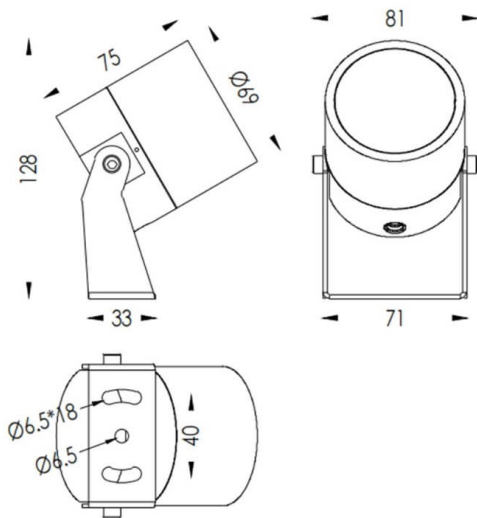

### TUBEO-R

Lavov spike spot light from the family TUBEO-R with a power of 10W and a 55 degrees beam angle. With a total lumen output of 900lm and a luminous efficiency of 90lm/W. Made in Die Cast Aluminum body, steel bracket and Tempered Glass cover and finished in Black colour. IP65 and IK10 degree of protection ON-OFF driver.

#### Dimensions

Product dimensions (mm) 69(Dia)X75(H)mm

#### Scheme

Item code	86.OS04.3351.02
Product type	Outdoor
Category	Spike Spot Light
Family	TUBEO-R
Subfamily	TUBEO-R

#### Pictograms

Product	
Real power (W)	10
Real luminous flux (Lm)	900
Luminous efficiency (Lm/W)	90
Beam angle (°)	55
Life time (h)	50000h L70B10
IP	65
Electrical class insulation	Class II
Colour	Black
Control gear included	Yes
Control gear	ON-OFF
Light source	LED
Type of LED	1x10W CREE 1512
Average life time (h)	50000h L70B10
Colour temperature (K)	3000
Colour consistency (SDCM)	SDCM3
CRI	80
IK	IK10