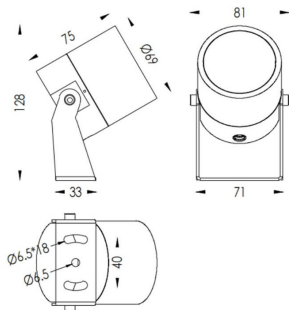

TUBEO-R

Lavov spike spot light from the family TUBEO-R with a power of 10W and a 55 degrees beam angle. With a total lumen output of 900lm and a luminous efficiency of 90lm/W. Made in Die Cast Aluminum body, steel bracket and Tempered Glass cover and finished in Black colour. IP67 and IK10 degree of protection ON-OFF driver.

Item code	86.OS04.3351.02
Product type	Outdoor
Category	Spike Spot Light
Family	TUBEO-R
Subfamily	TUBEO-R
Pictograms	

Dimensions

Product dimensions (mm) 69(Dia)X75(H)mm

Scheme

Product	
Real power (W)	10
Real luminous flux (Lm)	900
Luminous efficiency (Lm/W)	90
Beam angle (°)	55
Life time (h)	50000h L70B10
IP	67
Electrical class insulation	Class II
Colour	Black
Control gear included	Yes
Control gear	ON-OFF
Light source	LED
Type of LED	1x10W CREE 1512
Average life time (h)	50000h L70B10
Colour temperature (K)	3000
Colour consistency (SDCM)	SDCM<3
CRI	80
IK	IK10