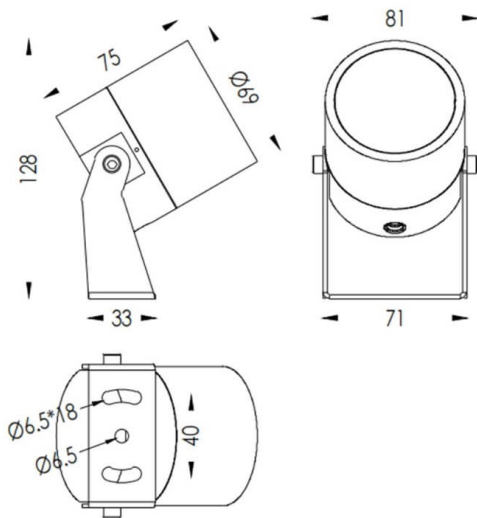

Scheme

Item code	86.OS04.3351.02
Product type	Outdoor
Category	Spike Spot Light
Family	TUBEO-R
Subfamily	TUBEO-R