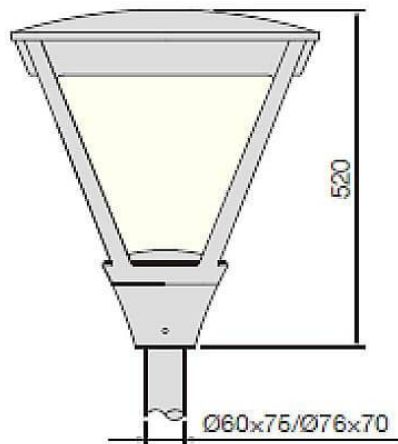

COUNTRY

Street Light from the family COUNTRY with a power of 80W and a lighting distribution type T1/T2A/T3A/T4A with a total lumen output of 7500lm and a luminous efficiency of 135lm/W. ON-OFF driver. Made in die cast aluminum and finished in Black color. IP66 and IK IK10 degree of protection.

Item code	86.OS04.3471.03
Product type	Outdoor
Category	Street lights
Family	COUNTRY
Pictograms	

Scheme

Product	
Real power (W)	80
Real luminous flux (Lm)	7500
Luminous efficiency (Lm/W)	135
Beam angle (°)	T1/T2A/T3A/T4A
Life time (h)	50000h L70B10
IP	66
Electrical class insulation	Class I
Colour	Black
Control gear included	Yes
Control gear	ON-OFF
Light source	LED
Type of LED	CREE-XTE S2 With SPD
Colour temperature (K)	4000
Colour consistency (SDCM)	SDCM5
CRI	≥70
IK	IK10