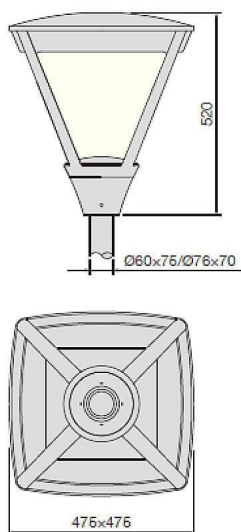

COUNTRY

Street Light from the family COUNTRY with a power of 80W and a lighting distribution type T1/T2A/T3A/T4A with a total lumen output of 7500lm and a luminous efficiency of 135lm/W. ON-OFF driver. Made in die cast aluminum and finished in Black color. IP66 and IK IK10 degree of protection.

Item code	86.OS04.3471.03
------------------	------------------------

Product type	Outdoor
---------------------	----------------

Category	Street lights
-----------------	----------------------

Family	COUNTRY
---------------	----------------

Pictograms	

Scheme

Product

Real power (W)	80
-----------------------	-----------

Real luminous flux (Lm)	7500
--------------------------------	-------------

Luminous efficiency (Lm/W)	135
-----------------------------------	------------