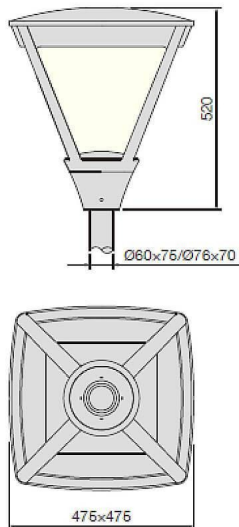

COUNTRY

Street Light from the family COUNTRY with a power of 80W and a lighting distribution type T1/T2A/T3A/T4A with a real lumen output of 7500lm, and an efficiency of 135lm/W, CRI ≥ 70 with a DALI driver, made in Die Cast Aluminium Body, Front Tempered Glass and finished in Black color

Item code	86.OS04.3471.03

Product type	Outdoor

Category	Street lights

Family	COUNTRY

Pictograms

Product

Real power (W)	80
Real luminous flux (Lm)	7500
Luminous efficiency (Lm/W)	135
Beam angle (°)	T1/T2A/T3A/T4A
Life time (h)	50000h L70B10
IP	66
Electrical class insulation	Class I
Colour	Black
Chip Brand	SUNPU
Control gear included	Yes
Control gear	DALI
Light source	LED
Type of LED	CREE-XTE S2 With SPD
Colour temperature (K)	4000K
Colour consistency (SDCM)	SDCM<5
CRI	≥ 70
IK	IK10

Scheme

Photometry