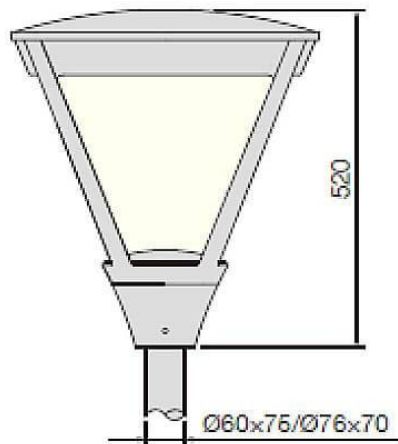

### COUNTRY

Street Light from the family COUNTRY with a power of 80W and a lighting distribution type T1/T2A/T3A/T4A with a total lumen output of 7500lm and a luminous efficiency of 135lm/W. DALI driver. Made in die cast aluminum and finished in Black color. IP66 and IK IK10 degree of protection.

### Scheme

Item code	86.OS04.3473.03
Product type	Outdoor
Category	Street lights
Family	COUNTRY
Pictograms	

<b>Product</b>	
Real power (W)	80
Real luminous flux (Lm)	7500
Luminous efficiency (Lm/W)	135
Beam angle (&ordm;)	T1/T2A/T3A/T4A
Life time (h)	50000h L70B10
IP	66
Electrical class insulation	Class I
Colour	Black
Control gear included	Yes
Control gear	DALI
Light source	LED
Type of LED	CREE-XTE S2 With SPD
Colour temperature (K)	4000
Colour consistency (SDCM)	SDCM<5
CRI	≥70
IK	IK10