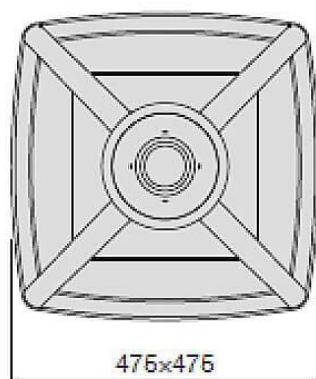

### COUNTRY

Street Light from the family COUNTRY with a power of 80W and a lighting distribution type T1/T2A/T3A/T4A with a total lumen output of 7500lm and a luminous efficiency of 135lm/W. DALI driver. Made in die cast aluminum and finished in Black color. IP66 and IK IK10 degree of protection.

### Scheme

Item code	86.OS04.3473.03
Product type	Outdoor
Category	Street lights
Family	COUNTRY
Pictograms	

<b>Product</b>	
Real power (W)	80
Real luminous flux (Lm)	7500
Luminous efficiency (Lm/W)	135
Beam angle (&ordm;)	T1/T2A/T3A/T4A
Life time (h)	50000h L70B10
IP	66
Electrical class insulation	Class I
Colour	Black
Control gear included	Yes
Control gear	DALI
Light source	LED
Type of LED	CREE-XTE S2 With SPD
Colour temperature (K)	4000
Colour consistency (SDCM)	SDCM<5
CRI	≥70
IK	IK10