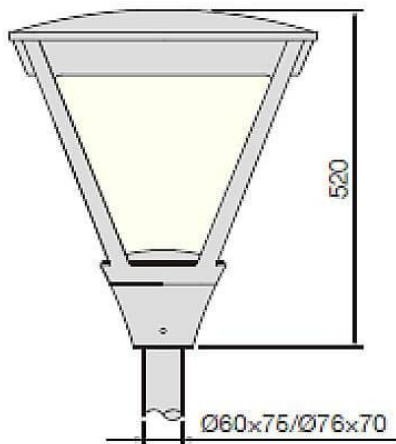

COUNTRY

Street Light from the family COUNTRY with a power of 80W and a lighting distribution type T1/T2A/T3A/T4A with a total lumen output of 7500lm and a luminous efficiency of 135lm/W. DALI driver. Made in die cast aluminum and finished in Black color. IP66 and IK IK10 degree of protection.

Item code	86.OS04.3473.03
Product type	Outdoor
Category	Street lights
Family	COUNTRY

Pictograms

Product	
Real power (W)	80
Real luminous flux (Lm)	7500
Luminous efficiency (Lm/W)	135
Beam angle (°)	T1/T2A/T3A/T4A
Life time (h)	50000h L70B10
IP	66
Electrical class insulation	Class I
Colour	Black
Control gear included	Yes
Control gear	DALI
Light source	LED
Type of LED	CREE-XTE S2 With SPD
Colour temperature (K)	4000
Colour consistency (SDCM)	SDCM5
CRI	≥70
IK	IK10

Scheme

Photometry