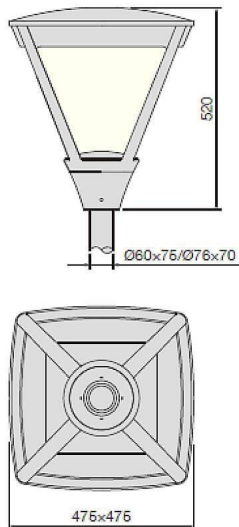

COUNTRY

Street Light from the family COUNTRY with a power of 80W and a lighting distribution type T1/T2A/T3A/T4A with a total lumen output of 7500lm and a luminous efficiency of 135lm/W. DALI driver. Made in die cast aluminum and finished in Black color. IP66 and IK IK10 degree of protection.

Item code	86.OS04.3473.03
Product type	Outdoor
Category	Street lights
Family	COUNTRY

Pictograms

Product	
Real power (W)	80
Real luminous flux (Lm)	7500
Luminous efficiency (Lm/W)	135
Beam angle (°)	T1/T2A/T3A/T4A
Life time (h)	50000h L70B10
IP	66
Electrical class insulation	Class I
Colour	Black
Control gear included	Yes
Control gear	DALI
Light source	LED
Type of LED	CREE-XTE S2 With SPD
Colour temperature (K)	4000
Colour consistency (SDCM)	SDCM<5
CRI	≥70
IK	IK10

Scheme

Photometry