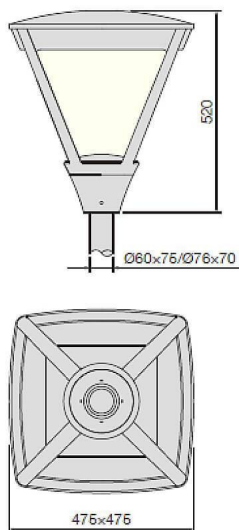

COUNTRY

Street Light from the family COUNTRY with a power of 80W and a lighting distribution type T1/T2A/T3A/T4A with a total lumen output of 7500lm and a luminous efficiency of 135lm/W. DALI driver. Made in die cast aluminum and finished in Black color. IP66 and IK IK10 degree of protection.

Item code	86.OS04.3473.03
Product type	Outdoor
Category	Street lights
Family	COUNTRY

Pictograms

Product

Real power (W)	80
Real luminous flux (Lm)	7500
Luminous efficiency (Lm/W)	135
Beam angle (°)	T1/T2A/T3A/T4A
Life time (h)	50000h L70B10
IP	66
Electrical class insulation	Class I
Colour	Black
Control gear included	Yes
Control gear	DALI
Light source	LED
Type of LED	CREE-XTE S2 With SPD
Colour temperature (K)	4000
Colour consistency (SDCM)	SDCM<5
CRI	≥70
IK	IK10

Scheme

Photometry