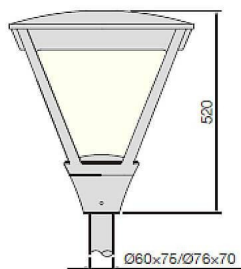

COUNTRY

Street Light from the family COUNTRY with a power of 80W and a lighting distribution type T1/T2A/T3A/T4A with a total lumen output of 7500lm and a luminous efficiency of 135lm/W. DALI driver. Made in die cast aluminum and finished in Black color. IP66 and IK IK10 degree of protection.

Item code	86.OS04.3473.03

Product type	Outdoor

Category	Street lights

Family	COUNTRY

Pictograms

Product

Real power (W)	80

Real luminous flux (Lm)	7500

Luminous efficiency (Lm/W)	135

Beam angle (°)	T1/T2A/T3A/T4A

Life time (h)	50000h L70B10

IP	66

Electrical class insulation	Class I

Colour	Black

Control gear included	Yes

Control gear	DALI

Light source	LED

Type of LED	CREE-XTE S2 With SPD

Colour temperature (K)	4000

Colour consistency (SDCM)	SDCM<5

CRI	≥70

IK	IK10

Scheme

Photometry