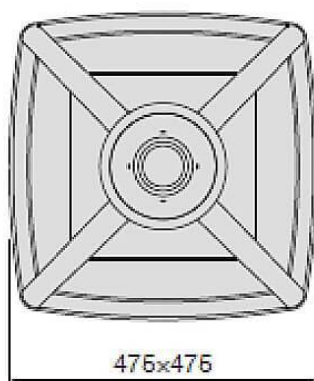

COUNTRY

Street Light from the family COUNTRY with a power of 80W and a lighting distribution type T1/T2A/T3A/T4A with a total lumen output of 7500lm and a luminous efficiency of 135lm/W. DALI driver. Made in die cast aluminum and finished in Black color. IP66 and IK IK10 degree of protection.

Item code	86.OS04.3473.03
Product type	Outdoor
Category	Street lights
Family	COUNTRY

Pictograms

Product	
Real power (W)	80
Real luminous flux (Lm)	7500
Luminous efficiency (Lm/W)	135
Beam angle (°)	T1/T2A/T3A/T4A
Life time (h)	50000h L70B10
IP	66
Electrical class insulation	Class I
Colour	Black
Control gear included	Yes
Control gear	DALI
Light source	LED
Type of LED	CREE-XTE S2 With SPD
Colour temperature (K)	4000
Colour consistency (SDCM)	SDCM5
CRI	≥70
IK	IK10

Scheme

Photometry