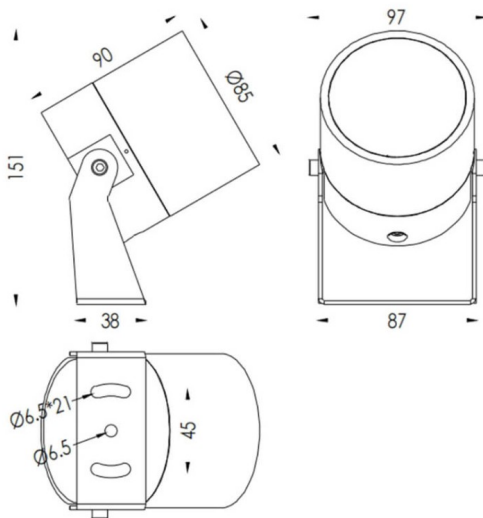

### TUBE0-R

Lavov spike spot light from the family TUBE0-R with a power of 15W and a 12 degrees beam angle. With a total lumen output of 1467lm and a luminous efficiency of 97.8lm/W. Made in Die Cast Aluminum body, steel bracket and Tempered Glass cover and finished in White colour. IP67 and IK10 degree of protection ON-OFF driver.

Item code	86.OS04.4321.01
Product type	Outdoor
Category	Spike Spot Light
Family	TUBE0-R
Subfamily	TUBE0-R
Pictograms	

### Dimensions

Product dimensions (mm) 85(Dia)X90(H)mm

### Scheme

Product	
Real power (W)	15
Real luminous flux (Lm)	1467
Luminous efficiency (Lm/W)	97.8
Beam angle (°)	12
Life time (h)	50000h L70B10
IP	67
Electrical class insulation	Class II
Colour	White
Control gear included	Yes
Control gear	ON-OFF
Light source	LED
Type of LED	1x15W CREE 1512
Average life time (h)	50000h L70B10
Colour temperature (K)	3000
Colour consistency (SDCM)	SDCM3
CRI	80
IK	IK10