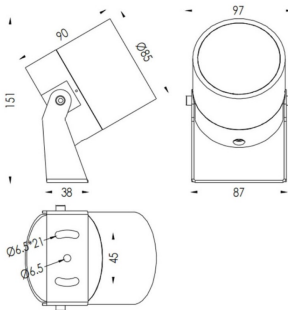

TUBEO-R

Lavov spike spot light from the family TUBEO-R with a power of 15W and a 12 degrees beam angle. With a total lumen output of 1467lm and a luminous efficiency of 97.8lm/W. Made in Die Cast Aluminum body, steel bracket and Tempered Glass cover and finished in White colour. IP67 and IK10 degree of protection ON-OFF driver.

Item code	86.OS04.4321.01
Product type	Outdoor
Category	Spike Spot Light
Family	TUBEO-R
Subfamily	TUBEO-R
Pictograms	

Dimensions

Product dimensions (mm) 85(Dia)X90(H)mm

Scheme

Product	
Real power (W)	15
Real luminous flux (Lm)	1467
Luminous efficiency (Lm/W)	97.8
Beam angle (°)	12
Life time (h)	50000h L70B10
IP	67
Electrical class insulation	Class II
Colour	White
Control gear included	Yes
Control gear	ON-OFF
Light source	LED
Type of LED	1x15W CREE 1512
Average life time (h)	50000h L70B10
Colour temperature (K)	3000
Colour consistency (SDCM)	SDCM<3
CRI	80
IK	IK10