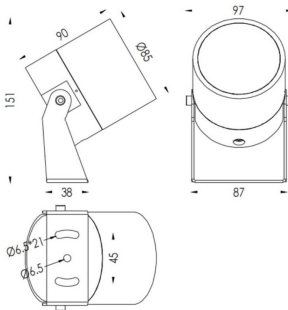

### TUBEO-R

Lavov spike spot light from the family TUBEO-R with a power of 15W and a 12 degrees beam angle. With a total lumen output of 1467lm and a luminous efficiency of 97.8lm/W. Made in Die Cast Aluminum body, steel bracket and Tempered Glass cover and finished in White colour. IP67 and IK10 degree of protection ON-OFF driver.

Item code	86.OS04.4321.01
Product type	Outdoor
Category	Spike Spot Light
Family	TUBEO-R
Subfamily	TUBEO-R
Pictograms	

### Dimensions

Product dimensions (mm) 85(Dia)X90(H)mm

### Scheme

Product	
Real power (W)	15
Real luminous flux (Lm)	1467
Luminous efficiency (Lm/W)	97.8
Beam angle (°)	12
Life time (h)	50000h L70B10
IP	67
Electrical class insulation	Class II
Colour	White
Control gear included	Yes
Control gear	ON-OFF
Light source	LED
Type of LED	1x15W CREE 1512
Average life time (h)	50000h L70B10
Colour temperature (K)	3000
Colour consistency (SDCM)	SDCM<3
CRI	80
IK	IK10