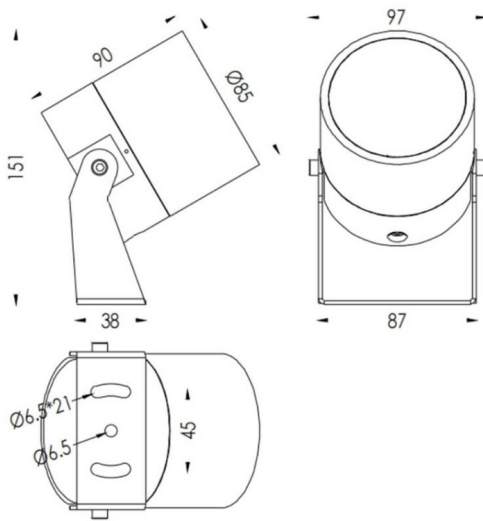

### TUBEO-R

Lavov spike spot light from the family TUBEO-R with a power of 15W and a 12 degrees beam angle. With a total lumen output of 1467lm and a luminous efficiency of 97.8lm/W. Made in Die Cast Aluminum body, steel bracket and Tempered Glass cover and finished in White colour. IP65 and IK10 degree of protection ON-OFF driver.

#### Dimensions

Product dimensions (mm) 85(Dia)X90(H)mm

#### Scheme

Item code	86.OS04.4321.01
Product type	Outdoor
Category	Spike Spot Light
Family	TUBEO-R
Subfamily	TUBEO-R

#### Pictograms

Product	
Real power (W)	15
Real luminous flux (Lm)	1467
Luminous efficiency (Lm/W)	97.8
Beam angle (°)	12
Life time (h)	50000h L70B10
IP	65
Electrical class insulation	Class II
Colour	White
Control gear included	Yes
Control gear	ON-OFF
Light source	LED
Type of LED	1x15W CREE 1512
Average life time (h)	50000h L70B10
Colour temperature (K)	3000
Colour consistency (SDCM)	SDCM3
CRI	80
IK	IK10