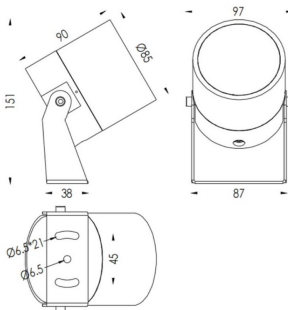

TUBEO-R

Lavov spike spot light from the family TUBEO-R with a power of 15W and a 12 degrees beam angle. With a total lumen output of 1467lm and a luminous efficiency of 97.8lm/W. Made in Die Cast Aluminum body, steel bracket and Tempered Glass cover and finished in White colour. IP67 and IK10 degree of protection ON-OFF driver.

Item code	86.OS04.4321.01
Product type	Outdoor
Category	Spike Spot Light
Family	TUBEO-R
Subfamily	TUBEO-R
Pictograms	

Dimensions

Product dimensions (mm) 85(Dia)X90(H)mm

Scheme

Product	
Real power (W)	15
Real luminous flux (Lm)	1467
Luminous efficiency (Lm/W)	97.8
Beam angle (°)	12
Life time (h)	50000h L70B10
IP	67
Electrical class insulation	Class II
Colour	White
Control gear included	Yes
Control gear	ON-OFF
Light source	LED
Type of LED	1x15W CREE 1512
Average life time (h)	50000h L70B10
Colour temperature (K)	3000
Colour consistency (SDCM)	SDCM<3
CRI	80
IK	IK10