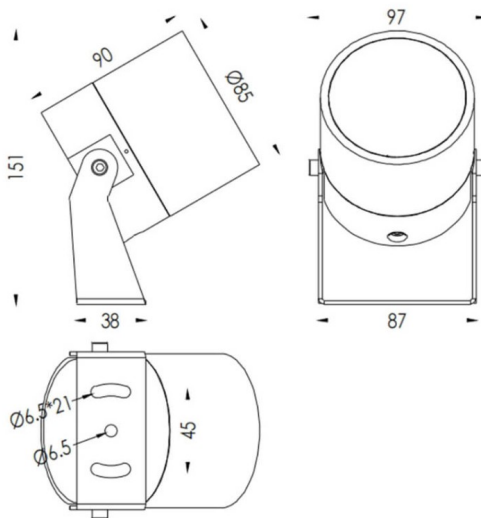

TUBE0-R

Lavov spike spot light from the family TUBE0-R with a power of 15W and a 12 degrees beam angle. With a total lumen output of 1467lm and a luminous efficiency of 97.8lm/W. Made in Die Cast Aluminum body, steel bracket and Tempered Glass cover and finished in Black colour. IP67 and IK10 degree of protection ON-OFF driver.

Dimensions

Product dimensions (mm) 85(Dia)X90(H)mm

Scheme

Item code	86.OS04.4321.02
Product type	Outdoor
Category	Spike Spot Light
Family	TUBE0-R
Subfamily	TUBE0-R
Pictograms	

Product	
Real power (W)	15
Real luminous flux (Lm)	1467
Luminous efficiency (Lm/W)	97.8
Beam angle (º)	12
Life time (h)	50000h L70B10
IP	67
Electrical class insulation	Class II
Colour	Black
Control gear included	Yes
Control gear	ON-OFF
Light source	LED
Type of LED	1x15W CREE 1512
Average life time (h)	50000h L70B10
Colour temperature (K)	3000
Colour consistency (SDCM)	SDCM<3
CRI	80
IK	IK10