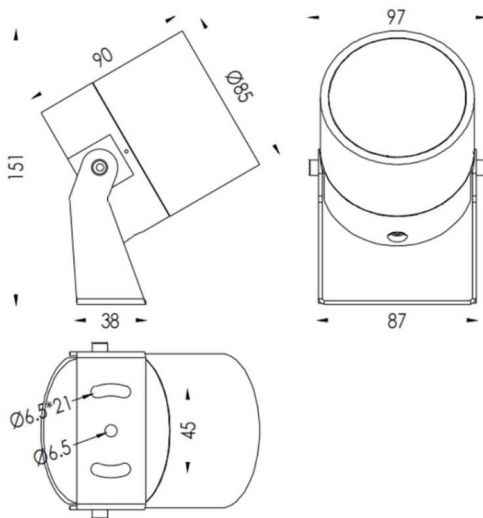

Scheme

Item code	86.OS04.4321.02
Product type	Outdoor
Category	Spike Spot Light
Family	TUBEO-R
Subfamily	TUBEO-R