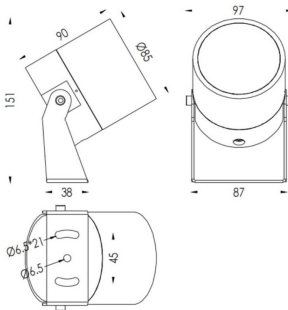

TUBEO-R

Lavov spike spot light from the family TUBEO-R with a power of 15W and a 12 degrees beam angle. With a total lumen output of 1467lm and a luminous efficiency of 97.8lm/W. Made in Die Cast Aluminum body, steel bracket and Tempered Glass cover and finished in Black colour. IP67 and IK10 degree of protection ON-OFF driver.

Item code	86.OS04.4321.02
Product type	Outdoor
Category	Spike Spot Light
Family	TUBEO-R
Subfamily	TUBEO-R
Pictograms	

Dimensions

Product dimensions (mm) 85(Dia)X90(H)mm

Scheme

Product	
Real power (W)	15
Real luminous flux (Lm)	1467
Luminous efficiency (Lm/W)	97.8
Beam angle (°)	12
Life time (h)	50000h L70B10
IP	67
Electrical class insulation	Class II
Colour	Black
Control gear included	Yes
Control gear	ON-OFF
Light source	LED
Type of LED	1x15W CREE 1512
Average life time (h)	50000h L70B10
Colour temperature (K)	3000
Colour consistency (SDCM)	SDCM<3
CRI	80
IK	IK10