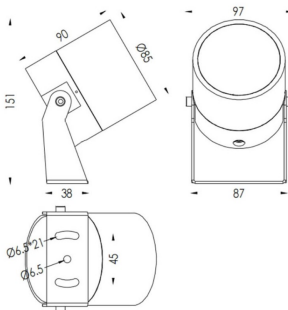

TUBEO-R

Lavov spike spot light from the family TUBEO-R with a power of 15W and a 12 degrees beam angle. With a total lumen output of 1467lm and a luminous efficiency of 97.8lm/W. Made in Die Cast Aluminum body, steel bracket and Tempered Glass cover and finished in Black colour. IP67 and IK10 degree of protection ON-OFF driver.

Item code	86.OS04.4321.02
Product type	Outdoor
Category	Spike Spot Light
Family	TUBEO-R
Subfamily	TUBEO-R
Pictograms	

Dimensions

Product dimensions (mm) 85(Dia)X90(H)mm

Scheme

Product	
Real power (W)	15
Real luminous flux (Lm)	1467
Luminous efficiency (Lm/W)	97.8
Beam angle (°)	12
Life time (h)	50000h L70B10
IP	67
Electrical class insulation	Class II
Colour	Black
Control gear included	Yes
Control gear	ON-OFF
Light source	LED
Type of LED	1x15W CREE 1512
Average life time (h)	50000h L70B10
Colour temperature (K)	3000
Colour consistency (SDCM)	SDCM<3
CRI	80
IK	IK10