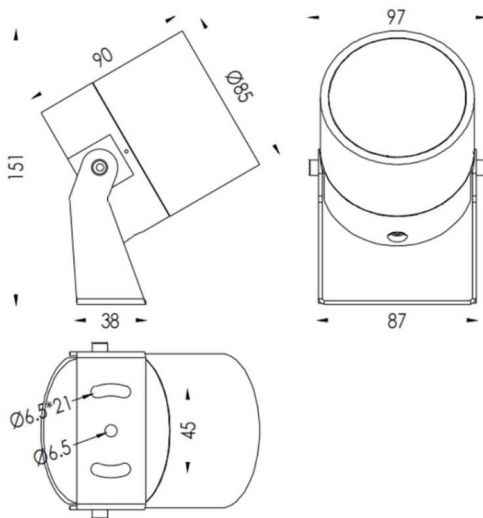

### TUBEO-R

Lavov spike spot light from the family TUBEO-R with a power of 15W and a 12 degrees beam angle. With a total lumen output of 1467lm and a luminous efficiency of 97.8lm/W. Made in Die Cast Aluminum body, steel bracket and Tempered Glass cover and finished in Black colour. IP65 and IK10 degree of protection ON-OFF driver.

#### Dimensions

Product dimensions (mm) 85(Dia)X90(H)mm

#### Scheme

|              |                  |
|--------------|------------------|
| Item code    | 86.OS04.4321.02  |
| Product type | Outdoor          |
| Category     | Spike Spot Light |
| Family       | TUBEO-R          |
| Subfamily    | TUBEO-R          |

#### Pictograms

|                             |                 |
|-----------------------------|-----------------|
| Product                     |                 |
| Real power (W)              | 15              |
| Real luminous flux (Lm)     | 1467            |
| Luminous efficiency (Lm/W)  | 97.8            |
| Beam angle (°)              | 12              |
| Life time (h)               | 50000h L70B10   |
| IP                          | 65              |
| Electrical class insulation | Class II        |
| Colour                      | Black           |
| Control gear included       | Yes             |
| Control gear                | ON-OFF          |
| Light source                | LED             |
| Type of LED                 | 1x15W CREE 1512 |
| Average life time (h)       | 50000h L70B10   |
| Colour temperature (K)      | 3000            |
| Colour consistency (SDCM)   | SDCM3           |
| CRI                         | 80              |
| IK                          | IK10            |