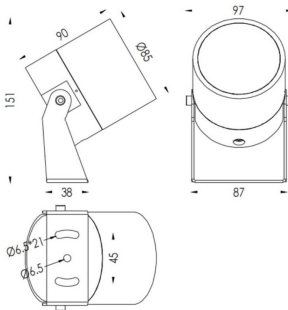

TUBEO-R

Lavov spike spot light from the family TUBEO-R with a power of 15W and a 24 degrees beam angle. With a total lumen output of 1467lm and a luminous efficiency of 97.8lm/W. Made in Die Cast Aluminum body, steel bracket and Tempered Glass cover and finished in White colour. IP67 and IK10 degree of protection ON-OFF driver.

Item code	86.OS04.4331.01
Product type	Outdoor
Category	Spike Spot Light
Family	TUBEO-R
Subfamily	TUBEO-R
Pictograms	

Dimensions

Product dimensions (mm) 85(Dia)X90(H)mm

Scheme

Product	
Real power (W)	15
Real luminous flux (Lm)	1467
Luminous efficiency (Lm/W)	97.8
Beam angle (°)	24
Life time (h)	50000h L70B10
IP	67
Electrical class insulation	Class II
Colour	White
Control gear included	Yes
Control gear	ON-OFF
Light source	LED
Type of LED	1x15W CREE 1512
Average life time (h)	50000h L70B10
Colour temperature (K)	3000
Colour consistency (SDCM)	SDCM<3
CRI	80
IK	IK10