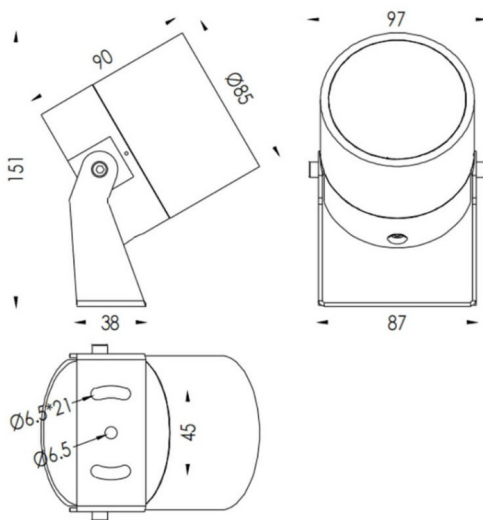

TUBEO-R

Lavov spike spot light from the family TUBEO-R with a power of 15W and a 24 degrees beam angle. With a total lumen output of 1467lm and a luminous efficiency of 97.8lm/W. Made in Die Cast Aluminum body, steel bracket and Tempered Glass cover and finished in White colour. IP65 and IK10 degree of protection ON-OFF driver.

Dimensions

Product dimensions (mm) 85(Dia)X90(H)mm

Scheme

Item code	86.OS04.4331.01
Product type	Outdoor
Category	Spike Spot Light
Family	TUBEO-R
Subfamily	TUBEO-R

Pictograms

Product	
Real power (W)	15
Real luminous flux (Lm)	1467
Luminous efficiency (Lm/W)	97.8
Beam angle (°)	24
Life time (h)	50000h L70B10
IP	65
Electrical class insulation	Class II
Colour	White
Control gear included	Yes
Control gear	ON-OFF
Light source	LED
Type of LED	1x15W CREE 1512
Average life time (h)	50000h L70B10
Colour temperature (K)	3000
Colour consistency (SDCM)	SDCM3
CRI	80
IK	IK10