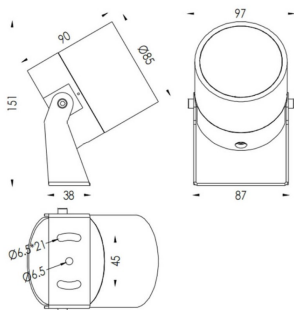

TUBEO-R

Lavov spike spot light from the family TUBEO-R with a power of 15W and a 24 degrees beam angle. With a total lumen output of 1467lm and a luminous efficiency of 97.8lm/W. Made in Die Cast Aluminum body, steel bracket and Tempered Glass cover and finished in White colour. IP67 and IK10 degree of protection ON-OFF driver.

Subfamily	TUBEO-R
------------------	----------------

Pictograms	
-------------------	--

Dimensions

Product dimensions (mm)	85(Dia)X90(H)mm
--------------------------------	------------------------

Scheme

Product

Real power (W)	15
-----------------------	-----------

Real luminous flux (Lm)	1467
--------------------------------	-------------

Luminous efficiency (Lm/W)	97.8
-----------------------------------	-------------