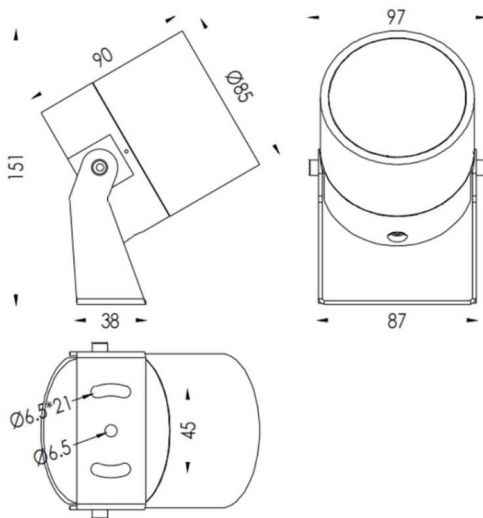

### TUBE0-R

Lavov spike spot light from the family TUBE0-R with a power of 15W and a 24 degrees beam angle. With a total lumen output of 1467lm and a luminous efficiency of 97.8lm/W. Made in Die Cast Aluminum body, steel bracket and Tempered Glass cover and finished in White colour. IP67 and IK10 degree of protection ON-OFF driver.

### Dimensions

Product dimensions (mm) 85(Dia)X90(H)mm

### Scheme

Item code	86.OS04.4331.01
Product type	Outdoor
Category	Spike Spot Light
Family	TUBE0-R
Subfamily	TUBE0-R
Pictograms	

Product	
Real power (W)	15
Real luminous flux (Lm)	1467
Luminous efficiency (Lm/W)	97.8
Beam angle (°)	24
Life time (h)	50000h L70B10
IP	67
Electrical class insulation	Class II
Colour	White
Control gear included	Yes
Control gear	ON-OFF
Light source	LED
Type of LED	1x15W CREE 1512
Average life time (h)	50000h L70B10
Colour temperature (K)	3000
Colour consistency (SDCM)	SDCM3
CRI	80
IK	IK10