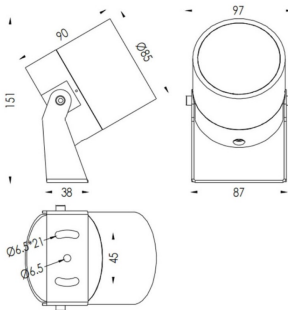

### TUBEO-R

Lavov spike spot light from the family TUBEO-R with a power of 15W and a 24 degrees beam angle. With a total lumen output of 1467lm and a luminous efficiency of 97.8lm/W. Made in Die Cast Aluminum body, steel bracket and Tempered Glass cover and finished in White colour. IP67 and IK10 degree of protection ON-OFF driver.

### Dimensions

Product dimensions (mm) 85(Dia)X90(H)mm

### Scheme

Product	
Real power (W)	15
Real luminous flux (Lm)	1467
Luminous efficiency (Lm/W)	97.8
Beam angle (°)	24
Life time (h)	50000h L70B10
IP	67
Electrical class insulation	Class II
Colour	White
Control gear included	Yes
Control gear	ON-OFF
Light source	LED
Type of LED	1x15W CREE 1512
Average life time (h)	50000h L70B10
Colour temperature (K)	3000
Colour consistency (SDCM)	SDCM<3
CRI	80
IK	IK10