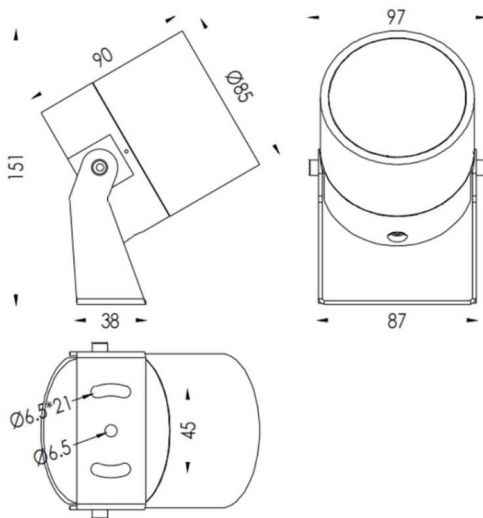

TUBE0-R

Lavov spike spot light from the family TUBE0-R with a power of 15W and a 24 degrees beam angle. With a total lumen output of 1467lm and a luminous efficiency of 97.8lm/W. Made in Die Cast Aluminum body, steel bracket and Tempered Glass cover and finished in Black colour. IP67 and IK10 degree of protection ON-OFF driver.

Dimensions

Product dimensions (mm) 85(Dia)X90(H)mm

Scheme

Item code	86.OS04.4331.02
Product type	Outdoor
Category	Spike Spot Light
Family	TUBE0-R
Subfamily	TUBE0-R
Pictograms	

Product	
Real power (W)	15
Real luminous flux (Lm)	1467
Luminous efficiency (Lm/W)	97.8
Beam angle (°)	24
Life time (h)	50000h L70B10
IP	67
Electrical class insulation	Class II
Colour	Black
Control gear included	Yes
Control gear	ON-OFF
Light source	LED
Type of LED	1x15W CREE 1512
Average life time (h)	50000h L70B10
Colour temperature (K)	3000
Colour consistency (SDCM)	SDCM3
CRI	80
IK	IK10