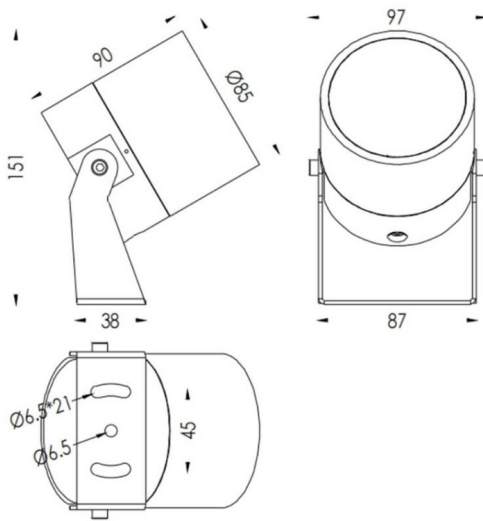

TUBEO-R

Lavov spike spot light from the family TUBEO-R with a power of 15W and a 24 degrees beam angle. With a total lumen output of 1467lm and a luminous efficiency of 97.8lm/W. Made in Die Cast Aluminum body, steel bracket and Tempered Glass cover and finished in Black colour. IP65 and IK10 degree of protection ON-OFF driver.

Dimensions

Product dimensions (mm) 85(Dia)X90(H)mm

Scheme

Item code	86.OS04.4331.02
Product type	Outdoor
Category	Spike Spot Light
Family	TUBEO-R
Subfamily	TUBEO-R

Pictograms

Product	
Real power (W)	15
Real luminous flux (Lm)	1467
Luminous efficiency (Lm/W)	97.8
Beam angle (°)	24
Life time (h)	50000h L70B10
IP	65
Electrical class insulation	Class II
Colour	Black
Control gear included	Yes
Control gear	ON-OFF
Light source	LED
Type of LED	1x15W CREE 1512
Average life time (h)	50000h L70B10
Colour temperature (K)	3000
Colour consistency (SDCM)	SDCM3
CRI	80
IK	IK10