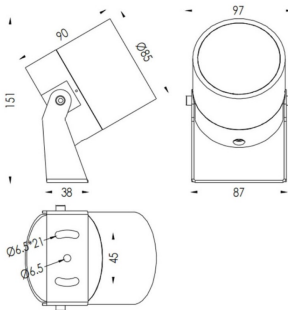

TUBEO-R

Lavov spike spot light from the family TUBEO-R with a power of 15W and a 24 degrees beam angle. With a total lumen output of 1467lm and a luminous efficiency of 97.8lm/W. Made in Die Cast Aluminum body, steel bracket and Tempered Glass cover and finished in Black colour. IP67 and IK10 degree of protection ON-OFF driver.

Item code	86.OS04.4331.02
Product type	Outdoor
Category	Spike Spot Light
Family	TUBEO-R
Subfamily	TUBEO-R
Pictograms	

Dimensions

Product dimensions (mm) 85(Dia)X90(H)mm

Scheme

Product	
Real power (W)	15
Real luminous flux (Lm)	1467
Luminous efficiency (Lm/W)	97.8
Beam angle (°)	24
Life time (h)	50000h L70B10
IP	67
Electrical class insulation	Class II
Colour	Black
Control gear included	Yes
Control gear	ON-OFF
Light source	LED
Type of LED	1x15W CREE 1512
Average life time (h)	50000h L70B10
Colour temperature (K)	3000
Colour consistency (SDCM)	SDCM<3
CRI	80
IK	IK10