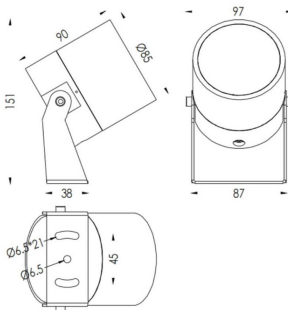

TUBEO-R

Lavov spike spot light from the family TUBEO-R with a power of 15W and a 24 degrees beam angle. With a total lumen output of 1467lm and a luminous efficiency of 97.8lm/W. Made in Die Cast Aluminum body, steel bracket and Tempered Glass cover and finished in Black colour. IP67 and IK10 degree of protection ON-OFF driver.

Item code	86.OS04.4331.02
Product type	Outdoor
Category	Spike Spot Light
Family	TUBEO-R
Subfamily	TUBEO-R
Pictograms	

Dimensions

Product dimensions (mm) 85(Dia)X90(H)mm

Scheme

Product	
Real power (W)	15
Real luminous flux (Lm)	1467
Luminous efficiency (Lm/W)	97.8
Beam angle (°)	24
Life time (h)	50000h L70B10
IP	67
Electrical class insulation	Class II
Colour	Black
Control gear included	Yes
Control gear	ON-OFF
Light source	LED
Type of LED	1x15W CREE 1512
Average life time (h)	50000h L70B10
Colour temperature (K)	3000
Colour consistency (SDCM)	SDCM<3
CRI	80
IK	IK10