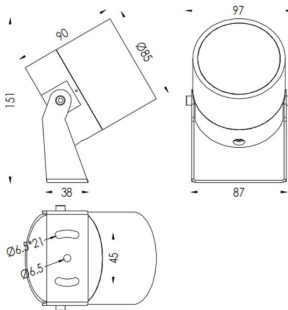

### TUBEO-R

Lavov spike spot light from the family TUBEO-R with a power of 15W and a 24 degrees beam angle. With a total lumen output of 1467lm and a luminous efficiency of 97.8lm/W. Made in Die Cast Aluminum body, steel bracket and Tempered Glass cover and finished in Black colour. IP67 and IK10 degree of protection ON-OFF driver.

Item code	86.OS04.4331.02
Product type	Outdoor
Category	Spike Spot Light
Family	TUBEO-R
Subfamily	TUBEO-R
Pictograms	

### Dimensions

Product dimensions (mm) 85(Dia)X90(H)mm

### Scheme

Product	
Real power (W)	15
Real luminous flux (Lm)	1467
Luminous efficiency (Lm/W)	97.8
Beam angle (°)	24
Life time (h)	50000h L70B10
IP	67
Electrical class insulation	Class II
Colour	Black
Control gear included	Yes
Control gear	ON-OFF
Light source	LED
Type of LED	1x15W CREE 1512
Average life time (h)	50000h L70B10
Colour temperature (K)	3000
Colour consistency (SDCM)	SDCM<3
CRI	80
IK	IK10