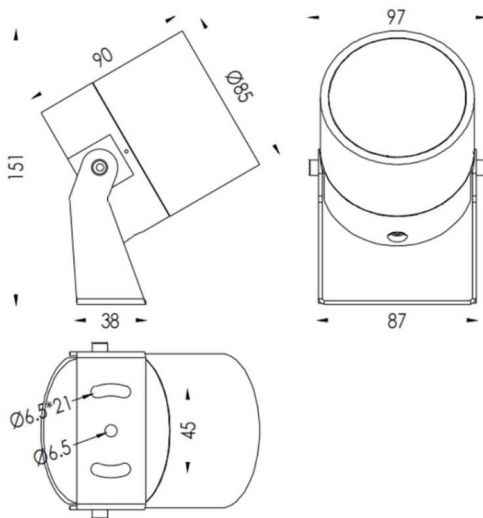

### TUBE0-R

Lavov spike spot light from the family TUBE0-R with a power of 15W and a 36 degrees beam angle. With a total lumen output of 1467lm and a luminous efficiency of 97.8lm/W. Made in Die Cast Aluminum body, steel bracket and Tempered Glass cover and finished in White colour. IP67 and IK10 degree of protection ON-OFF driver.

#### Dimensions

Product dimensions (mm) 85(Dia)X90(H)mm

#### Scheme

Item code	86.OS04.4341.01
Product type	Outdoor
Category	Spike Spot Light
Family	TUBE0-R
Subfamily	TUBE0-R
Pictograms	

Product	
Real power (W)	15
Real luminous flux (Lm)	1467
Luminous efficiency (Lm/W)	97.8
Beam angle (&ordm;)	36
Life time (h)	50000h L70B10
IP	67
Electrical class insulation	Class II
Colour	White
Control gear included	Yes
Control gear	ON-OFF
Light source	LED
Type of LED	1x15W CREE 1512
Average life time (h)	50000h L70B10
Colour temperature (K)	3000
Colour consistency (SDCM)	SDCM<3
CRI	80
IK	IK10