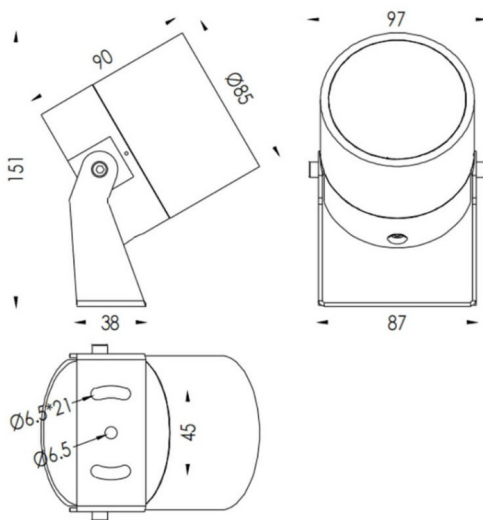

TUBEO-R

Lavov spike spot light from the family TUBEO-R with a power of 15W and a 36 degrees beam angle. With a total lumen output of 1467lm and a luminous efficiency of 97.8lm/W. Made in Die Cast Aluminum body, steel bracket and Tempered Glass cover and finished in White colour. IP65 and IK10 degree of protection ON-OFF driver.

Dimensions

Product dimensions (mm) 85(Dia)X90(H)mm

Scheme

Item code	86.OS04.4341.01
Product type	Outdoor
Category	Spike Spot Light
Family	TUBEO-R
Subfamily	TUBEO-R

Pictograms

Product	
Real power (W)	15
Real luminous flux (Lm)	1467
Luminous efficiency (Lm/W)	97.8
Beam angle (°)	36
Life time (h)	50000h L70B10
IP	65
Electrical class insulation	Class II
Colour	White
Control gear included	Yes
Control gear	ON-OFF
Light source	LED
Type of LED	1x15W CREE 1512
Average life time (h)	50000h L70B10
Colour temperature (K)	3000
Colour consistency (SDCM)	SDCM3
CRI	80
IK	IK10