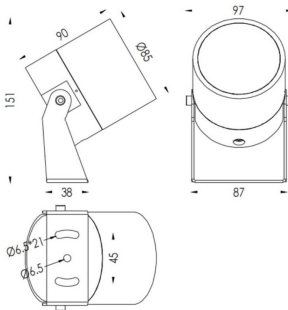

Scheme

Product	
Real power (W)	15
Real luminous flux (Lm)	1467
Luminous efficiency (Lm/W)	97.8
Beam angle (°)	36
Life time (h)	50000h L70B10
IP	67
Electrical class insulation	Class II
Colour	White
Control gear included	Yes
Control gear	ON-OFF
Light source	LED
Type of LED	1x15W CREE 1512
Average life time (h)	50000h L70B10
Colour temperature (K)	3000
Colour consistency (SDCM)	SDCM<3
CRI	80
IK	IK10