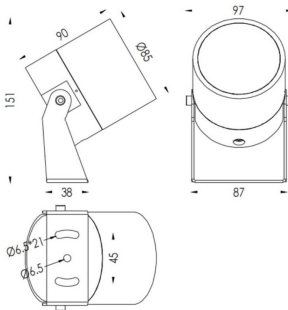

### TUBEO-R

Lavov spike spot light from the family TUBEO-R with a power of 15W and a 36 degrees beam angle. With a total lumen output of 1467lm and a luminous efficiency of 97.8lm/W. Made in Die Cast Aluminum body, steel bracket and Tempered Glass cover and finished in White colour. IP67 and IK10 degree of protection ON-OFF driver.

Item code	86.OS04.4341.01
Product type	Outdoor
Category	Spike Spot Light
Family	TUBEO-R
Subfamily	TUBEO-R
Pictograms	

### Dimensions

Product dimensions (mm) 85(Dia)X90(H)mm

### Scheme

Product	
Real power (W)	15
Real luminous flux (Lm)	1467
Luminous efficiency (Lm/W)	97.8
Beam angle (°)	36
Life time (h)	50000h L70B10
IP	67
Electrical class insulation	Class II
Colour	White
Control gear included	Yes
Control gear	ON-OFF
Light source	LED
Type of LED	1x15W CREE 1512
Average life time (h)	50000h L70B10
Colour temperature (K)	3000
Colour consistency (SDCM)	SDCM<3
CRI	80
IK	IK10