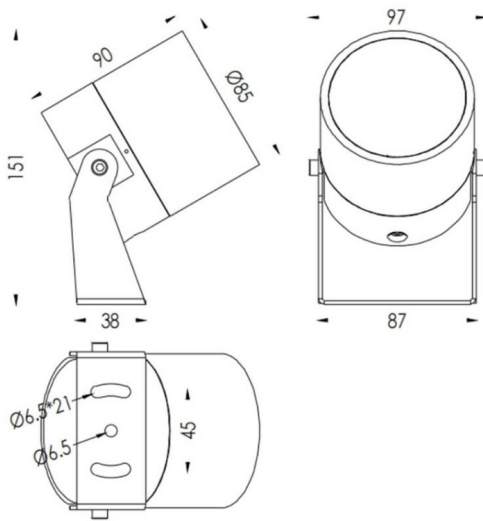

TUBEO-R

Lavov spike spot light from the family TUBEO-R with a power of 15W and a 36 degrees beam angle. With a total lumen output of 1467lm and a luminous efficiency of 97.8lm/W. Made in Die Cast Aluminum body, steel bracket and Tempered Glass cover and finished in White colour. IP65 and IK10 degree of protection ON-OFF driver.

Dimensions

Product dimensions (mm) 85(Dia)X90(H)mm

Scheme

Photometry

Item code	86.OS04.4341.01
Product type	Outdoor
Category	Spike Spot Light
Family	TUBEO-R
Subfamily	TUBEO-R

Pictograms

Product	
Real power (W)	15
Real luminous flux (Lm)	1467
Luminous efficiency (Lm/W)	97.8
Beam angle (°)	36
Life time (h)	50000h L70B10
IP	65
Electrical class insulation	Class II
Colour	White
Control gear included	Yes
Control gear	ON-OFF
Light source	LED
Type of LED	1x15W CREE 1512
Average life time (h)	50000h L70B10
Colour temperature (K)	3000
Colour consistency (SDCM)	SDCM3
CRI	80
IK	IK10