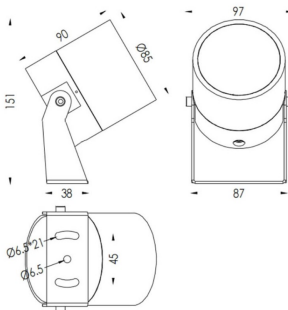

TUBEO-R

Lavov spike spot light from the family TUBEO-R with a power of 15W and a 36 degrees beam angle. With a total lumen output of 1467lm and a luminous efficiency of 97.8lm/W. Made in Die Cast Aluminum body, steel bracket and Tempered Glass cover and finished in White colour. IP67 and IK10 degree of protection ON-OFF driver.

Item code	86.OS04.4341.01
Product type	Outdoor
Category	Spike Spot Light
Family	TUBEO-R
Subfamily	TUBEO-R
Pictograms	

Dimensions

Product dimensions (mm) 85(Dia)X90(H)mm

Scheme

Product	
Real power (W)	15
Real luminous flux (Lm)	1467
Luminous efficiency (Lm/W)	97.8
Beam angle (°)	36
Life time (h)	50000h L70B10
IP	67
Electrical class insulation	Class II
Colour	White
Control gear included	Yes
Control gear	ON-OFF
Light source	LED
Type of LED	1x15W CREE 1512
Average life time (h)	50000h L70B10
Colour temperature (K)	3000
Colour consistency (SDCM)	SDCM<3
CRI	80
IK	IK10