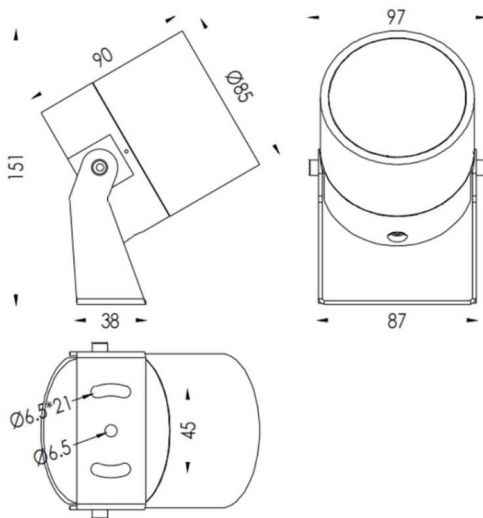

### TUBE0-R

Lavov spike spot light from the family TUBE0-R with a power of 15W and a 36 degrees beam angle. With a total lumen output of 1467lm and a luminous efficiency of 97.8lm/W. Made in Die Cast Aluminum body, steel bracket and Tempered Glass cover and finished in White colour. IP67 and IK10 degree of protection ON-OFF driver.

#### Dimensions

Product dimensions (mm) 85(Dia)X90(H)mm

#### Scheme

Item code	86.OS04.4341.01
Product type	Outdoor
Category	Spike Spot Light
Family	TUBE0-R
Subfamily	TUBE0-R
Pictograms	

Product	
Real power (W)	15
Real luminous flux (Lm)	1467
Luminous efficiency (Lm/W)	97.8
Beam angle (°)	36
Life time (h)	50000h L70B10
IP	67
Electrical class insulation	Class II
Colour	White
Control gear included	Yes
Control gear	ON-OFF
Light source	LED
Type of LED	1x15W CREE 1512
Average life time (h)	50000h L70B10
Colour temperature (K)	3000
Colour consistency (SDCM)	SDCM3
CRI	80
IK	IK10