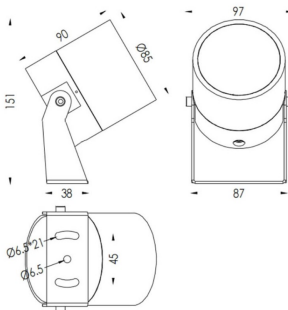

TUBEO-R

Lavov spike spot light from the family TUBEO-R with a power of 15W and a 36 degrees beam angle. With a total lumen output of 1467lm and a luminous efficiency of 97.8lm/W. Made in Die Cast Aluminum body, steel bracket and Tempered Glass cover and finished in Black colour. IP67 and IK10 degree of protection ON-OFF driver.

Item code	86.OS04.4341.02
Product type	Outdoor
Category	Spike Spot Light
Family	TUBEO-R
Subfamily	TUBEO-R
Pictograms	

Dimensions

Product dimensions (mm) 85(Dia)X90(H)mm

Scheme

Product	
Real power (W)	15
Real luminous flux (Lm)	1467
Luminous efficiency (Lm/W)	97.8
Beam angle (°)	36
Life time (h)	50000h L70B10
IP	67
Electrical class insulation	Class II
Colour	Black
Control gear included	Yes
Control gear	ON-OFF
Light source	LED
Type of LED	1x15W CREE 1512
Average life time (h)	50000h L70B10
Colour temperature (K)	3000
Colour consistency (SDCM)	SDCM<3
CRI	80
IK	IK10