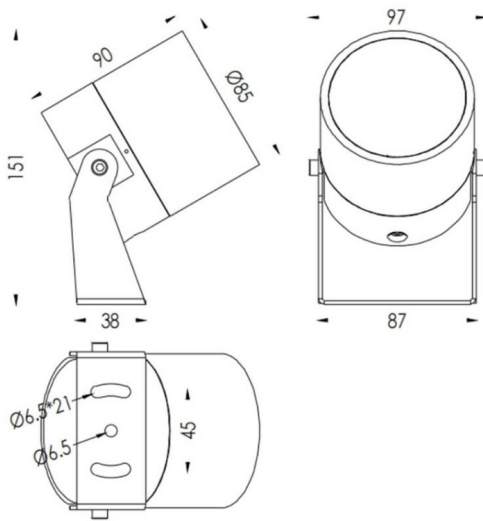

### TUBE0-R

Lavov spike spot light from the family TUBE0-R with a power of 15W and a 36 degrees beam angle. With a total lumen output of 1467lm and a luminous efficiency of 97.8lm/W. Made in Die Cast Aluminum body, steel bracket and Tempered Glass cover and finished in Black colour. IP67 and IK10 degree of protection ON-OFF driver.

### Dimensions

Product dimensions (mm) 85(Dia)X90(H)mm

### Photometry

Item code	86.OS04.4341.02
Product type	Outdoor
Category	Spike Spot Light
Family	TUBE0-R
Subfamily	TUBE0-R
Pictograms	

Product	
Real power (W)	15
Real luminous flux (Lm)	1467
Luminous efficiency (Lm/W)	97.8
Beam angle (°)	36
Life time (h)	50000h L70B10
IP	67
Electrical class insulation	Class II
Colour	Black
Control gear included	Yes
Control gear	ON-OFF
Light source	LED
Type of LED	1x15W CREE 1512
Average life time (h)	50000h L70B10
Colour temperature (K)	3000
Colour consistency (SDCM)	SDCM3
CRI	80
IK	IK10