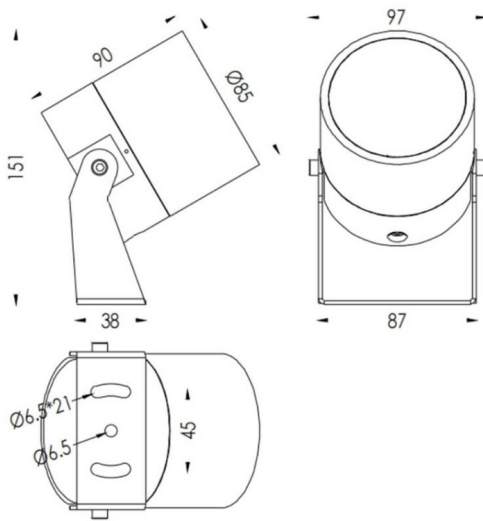

Scheme

Photometry

Item code	86.OS04.4341.02
Product type	Outdoor
Category	Spike Spot Light
Family	TUBE0-R
Subfamily	TUBE0-R
Pictograms	

Product	
Real power (W)	15
Real luminous flux (Lm)	1467
Luminous efficiency (Lm/W)	97.8
Beam angle (°)	36
Life time (h)	50000h L70B10
IP	67
Electrical class insulation	Class II
Colour	Black
Control gear included	Yes
Control gear	ON-OFF
Light source	LED
Type of LED	1x15W CREE 1512
Average life time (h)	50000h L70B10
Colour temperature (K)	3000
Colour consistency (SDCM)	SDCM3
CRI	80
IK	IK10