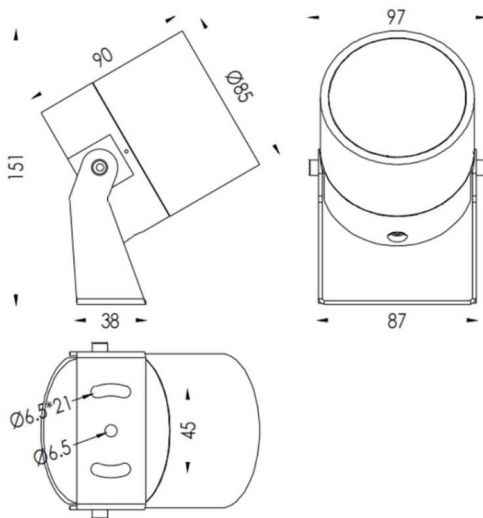

TUBE0-R

Lavov spike spot light from the family TUBE0-R with a power of 15W and a 36 degrees beam angle. With a total lumen output of 1467lm and a luminous efficiency of 97.8lm/W. Made in Die Cast Aluminum body, steel bracket and Tempered Glass cover and finished in Black colour. IP67 and IK10 degree of protection ON-OFF driver.

Dimensions

Product dimensions (mm) 85(Dia)X90(H)mm

Scheme

Item code	86.OS04.4341.02
Product type	Outdoor
Category	Spike Spot Light
Family	TUBE0-R
Subfamily	TUBE0-R
Pictograms	

Product	
Real power (W)	15
Real luminous flux (Lm)	1467
Luminous efficiency (Lm/W)	97.8
Beam angle (º)	36
Life time (h)	50000h L70B10
IP	67
Electrical class insulation	Class II
Colour	Black
Control gear included	Yes
Control gear	ON-OFF
Light source	LED
Type of LED	1x15W CREE 1512
Average life time (h)	50000h L70B10
Colour temperature (K)	3000
Colour consistency (SDCM)	SDCM<3
CRI	80
IK	IK10