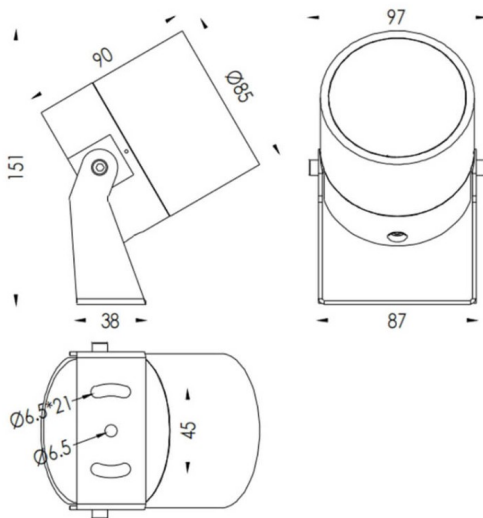

### TUBEO-R

Lavov spike spot light from the family TUBEO-R with a power of 15W and a 36 degrees beam angle. With a total lumen output of 1467lm and a luminous efficiency of 97.8lm/W. Made in Die Cast Aluminum body, steel bracket and Tempered Glass cover and finished in Black colour. IP67 and IK10 degree of protection ON-OFF driver.

#### Dimensions

Product dimensions (mm) 85(Dia)X90(H)mm

#### Scheme

Item code	86.OS04.4341.02
Product type	Outdoor
Category	Spike Spot Light
Family	TUBEO-R
Subfamily	TUBEO-R
Pictograms	

Product	
Real power (W)	15
Real luminous flux (Lm)	1467
Luminous efficiency (Lm/W)	97.8
Beam angle (°)	36
Life time (h)	50000h L70B10
IP	67
Electrical class insulation	Class II
Colour	Black
Control gear included	Yes
Control gear	ON-OFF
Light source	LED
Type of LED	1x15W CREE 1512
Average life time (h)	50000h L70B10
Colour temperature (K)	3000
Colour consistency (SDCM)	SDCM<3
CRI	80
IK	IK10