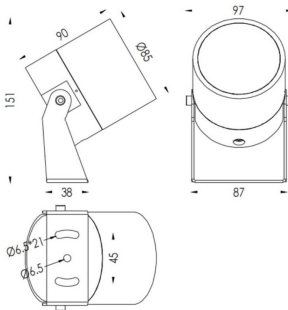

TUBEO-R

Lavov spike spot light from the family TUBEO-R with a power of 15W and a 36 degrees beam angle. With a total lumen output of 1467lm and a luminous efficiency of 97.8lm/W. Made in Die Cast Aluminum body, steel bracket and Tempered Glass cover and finished in Black colour. IP67 and IK10 degree of protection ON-OFF driver.

Item code	86.OS04.4341.02
Product type	Outdoor
Category	Spike Spot Light
Family	TUBEO-R
Subfamily	TUBEO-R
Pictograms	

Dimensions

Product dimensions (mm) 85(Dia)X90(H)mm

Scheme

Product

Real power (W)	15
Real luminous flux (Lm)	1467
Luminous efficiency (Lm/W)	97.8
Beam angle (°)	36
Life time (h)	50000h L70B10
IP	67
Electrical class insulation	Class II
Colour	Black
Control gear included	Yes
Control gear	ON-OFF
Light source	LED
Type of LED	1x15W CREE 1512
Average life time (h)	50000h L70B10
Colour temperature (K)	3000
Colour consistency (SDCM)	SDCM<3
CRI	80
IK	IK10