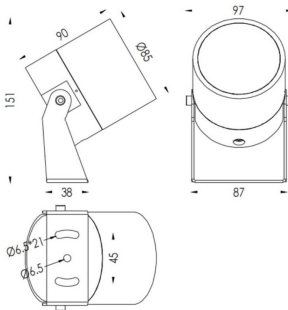

### TUBEO-R

Lavov spike spot light from the family TUBEO-R with a power of 15W and a 36 degrees beam angle. With a total lumen output of 1467lm and a luminous efficiency of 97.8lm/W. Made in Die Cast Aluminum body, steel bracket and Tempered Glass cover and finished in Black colour. IP67 and IK10 degree of protection ON-OFF driver.

Item code	86.OS04.4341.02
Product type	Outdoor
Category	Spike Spot Light
Family	TUBEO-R
Subfamily	TUBEO-R
Pictograms	

### Dimensions

Product dimensions (mm) 85(Dia)X90(H)mm

### Scheme

Product	
Real power (W)	15
Real luminous flux (Lm)	1467
Luminous efficiency (Lm/W)	97.8
Beam angle (°)	36
Life time (h)	50000h L70B10
IP	67
Electrical class insulation	Class II
Colour	Black
Control gear included	Yes
Control gear	ON-OFF
Light source	LED
Type of LED	1x15W CREE 1512
Average life time (h)	50000h L70B10
Colour temperature (K)	3000
Colour consistency (SDCM)	SDCM<3
CRI	80
IK	IK10