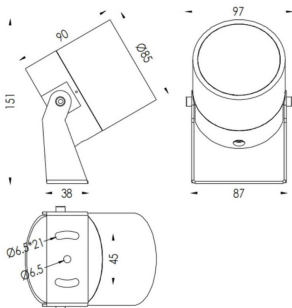

TUBEO-R

Lavov spike spot light from the family TUBEO-R with a power of 15W and a 55 degrees beam angle. With a total lumen output of 1467lm and a luminous efficiency of 97.8lm/W. Made in Die Cast Aluminum body, steel bracket and Tempered Glass cover and finished in White colour. IP67 and IK10 degree of protection ON-OFF driver.

Item code	86.OS04.4351.01
-----------	-----------------

Product type	Outdoor
--------------	---------

Category	Spike Spot Light
----------	------------------

Family	TUBEO-R
--------	---------

Subfamily	TUBEO-R
-----------	---------

Pictograms	
------------	--------------------------------------------------------------------------------------

Dimensions

Product dimensions (mm)	85(Dia)X90(H)mm
-------------------------	-----------------

Scheme

Product

Real power (W)	15
----------------	----

Real luminous flux (Lm)	1467
-------------------------	------

Luminous efficiency (Lm/W)	97.8
----------------------------	------

Beam angle (°)	55
----------------	----