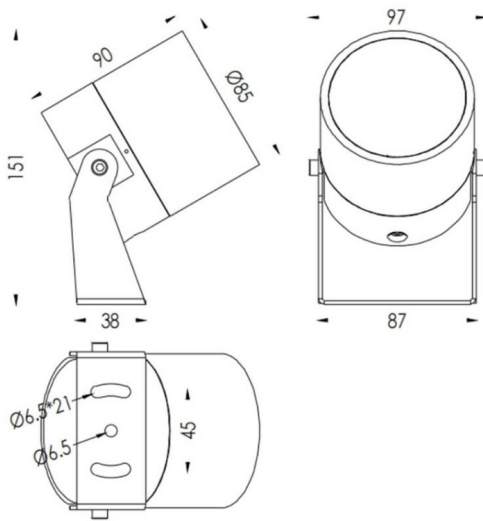

### TUBEO-R

Lavov spike spot light from the family TUBEO-R with a power of 15W and a 55 degrees beam angle. With a total lumen output of 1467lm and a luminous efficiency of 97.8lm/W. Made in Die Cast Aluminum body, steel bracket and Tempered Glass cover and finished in White colour. IP65 and IK10 degree of protection ON-OFF driver.

#### Dimensions

Product dimensions (mm) 85(Dia)X90(H)mm

#### Scheme

Item code	86.OS04.4351.01
Product type	Outdoor
Category	Spike Spot Light
Family	TUBEO-R
Subfamily	TUBEO-R

#### Pictograms

Product	
Real power (W)	15
Real luminous flux (Lm)	1467
Luminous efficiency (Lm/W)	97.8
Beam angle (°)	55
Life time (h)	50000h L70B10
IP	65
Electrical class insulation	Class II
Colour	White
Control gear included	Yes
Control gear	ON-OFF
Light source	LED
Type of LED	1x15W CREE 1512
Average life time (h)	50000h L70B10
Colour temperature (K)	3000
Colour consistency (SDCM)	SDCM3
CRI	80
IK	IK10