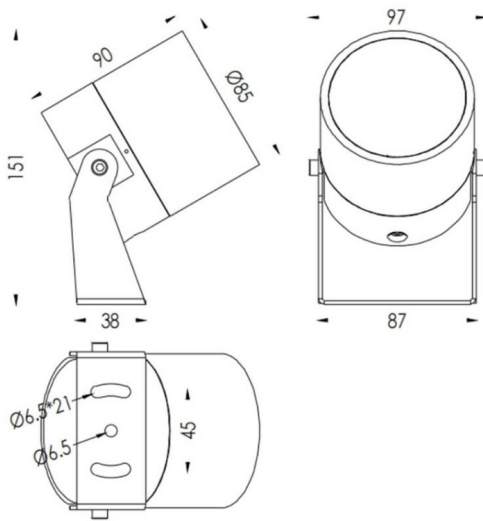

Scheme

Item code	86.OS04.4351.01
Product type	Outdoor
Category	Spike Spot Light
Family	TUBEO-R
Subfamily	TUBEO-R