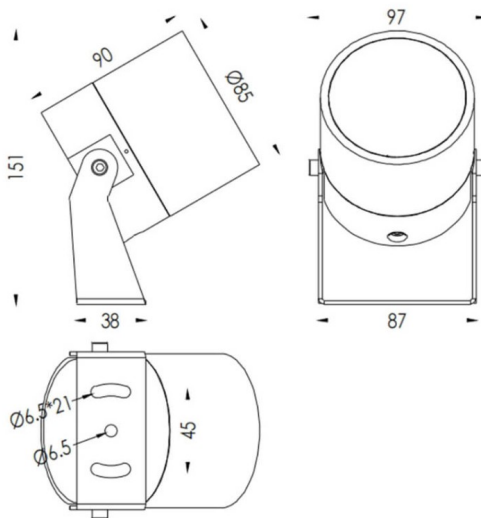

TUBE0-R

Lavov spike spot light from the family TUBE0-R with a power of 15W and a 55 degrees beam angle. With a total lumen output of 1467lm and a luminous efficiency of 97.8lm/W. Made in Die Cast Aluminum body, steel bracket and Tempered Glass cover and finished in White colour. IP67 and IK10 degree of protection ON-OFF driver.

Dimensions

Product dimensions (mm) 85(Dia)X90(H)mm

Scheme

Item code	86.OS04.4351.01
Product type	Outdoor
Category	Spike Spot Light
Family	TUBE0-R
Subfamily	TUBE0-R
Pictograms	

Product	
Real power (W)	15
Real luminous flux (Lm)	1467
Luminous efficiency (Lm/W)	97.8
Beam angle (°)	55
Life time (h)	50000h L70B10
IP	67
Electrical class insulation	Class II
Colour	White
Control gear included	Yes
Control gear	ON-OFF
Light source	LED
Type of LED	1x15W CREE 1512
Average life time (h)	50000h L70B10
Colour temperature (K)	3000
Colour consistency (SDCM)	SDCM3
CRI	80
IK	IK10