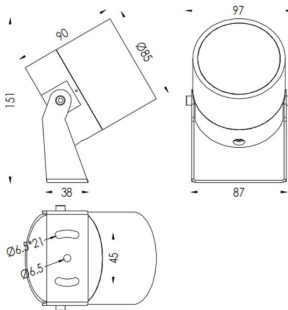

TUBEO-R

Lavov spike spot light from the family TUBEO-R with a power of 15W and a 55 degrees beam angle. With a total lumen output of 1467lm and a luminous efficiency of 97.8lm/W. Made in Die Cast Aluminum body, steel bracket and Tempered Glass cover and finished in White colour. IP67 and IK10 degree of protection ON-OFF driver.

Item code	86.OS04.4351.01
Product type	Outdoor
Category	Spike Spot Light
Family	TUBEO-R
Subfamily	TUBEO-R
Pictograms	

Dimensions

Product dimensions (mm) 85(Dia)X90(H)mm

Scheme

Product	
Real power (W)	15
Real luminous flux (Lm)	1467
Luminous efficiency (Lm/W)	97.8
Beam angle (°)	55
Life time (h)	50000h L70B10
IP	67
Electrical class insulation	Class II
Colour	White
Control gear included	Yes
Control gear	ON-OFF
Light source	LED
Type of LED	1x15W CREE 1512
Average life time (h)	50000h L70B10
Colour temperature (K)	3000
Colour consistency (SDCM)	SDCM<3
CRI	80
IK	IK10