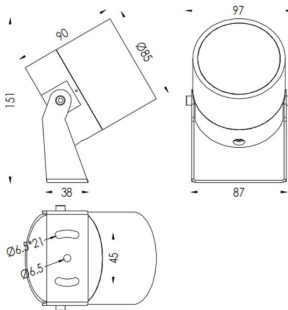

### TUBEO-R

Lavov spike spot light from the family TUBEO-R with a power of 15W and a 55 degrees beam angle. With a total lumen output of 1467lm and a luminous efficiency of 97.8lm/W. Made in Die Cast Aluminum body, steel bracket and Tempered Glass cover and finished in White colour. IP67 and IK10 degree of protection ON-OFF driver.

Item code	86.OS04.4351.01
Product type	Outdoor
Category	Spike Spot Light
Family	TUBEO-R
Subfamily	TUBEO-R
Pictograms	

### Dimensions

Product dimensions (mm) 85(Dia)X90(H)mm

### Scheme

Product	
Real power (W)	15
Real luminous flux (Lm)	1467
Luminous efficiency (Lm/W)	97.8
Beam angle (°)	55
Life time (h)	50000h L70B10
IP	67
Electrical class insulation	Class II
Colour	White
Control gear included	Yes
Control gear	ON-OFF
Light source	LED
Type of LED	1x15W CREE 1512
Average life time (h)	50000h L70B10
Colour temperature (K)	3000
Colour consistency (SDCM)	SDCM<3
CRI	80
IK	IK10