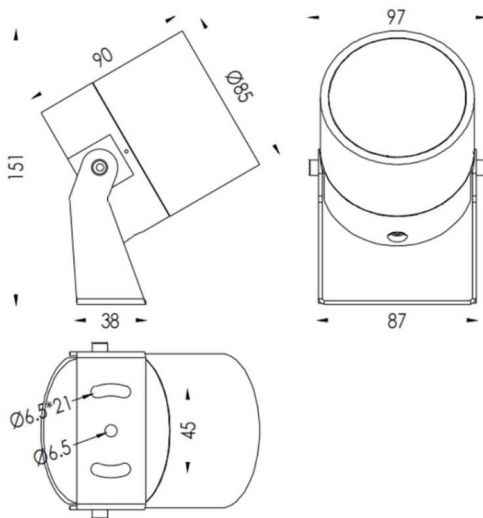

TUBEO-R

Lavov spike spot light from the family TUBEO-R with a power of 15W and a 55 degrees beam angle. With a total lumen output of 1467lm and a luminous efficiency of 97.8lm/W. Made in Die Cast Aluminum body, steel bracket and Tempered Glass cover and finished in Black colour. IP67 and IK10 degree of protection ON-OFF driver.

Dimensions

Product dimensions (mm) 85(Dia)X90(H)mm

Scheme

Item code	86.OS04.4351.02
Product type	Outdoor
Category	Spike Spot Light
Family	TUBEO-R
Subfamily	TUBEO-R
Pictograms	

Product	
Real power (W)	15
Real luminous flux (Lm)	1467
Luminous efficiency (Lm/W)	97.8
Beam angle (°)	55
Life time (h)	50000h L70B10
IP	67
Electrical class insulation	Class II
Colour	Black
Control gear included	Yes
Control gear	ON-OFF
Light source	LED
Type of LED	1x15W CREE 1512
Average life time (h)	50000h L70B10
Colour temperature (K)	3000
Colour consistency (SDCM)	SDCM3
CRI	80
IK	IK10