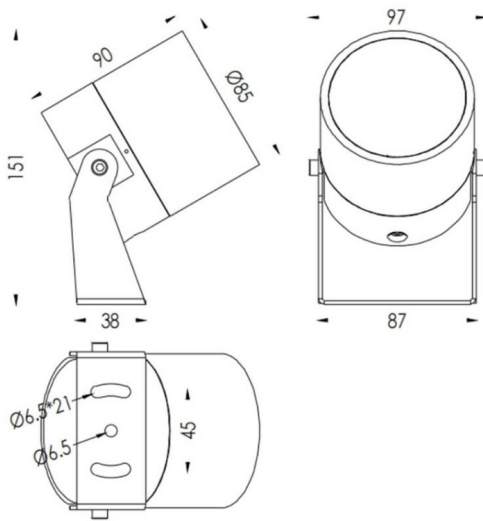

TUBEO-R

Lavov spike spot light from the family TUBEO-R with a power of 15W and a 55 degrees beam angle. With a total lumen output of 1467lm and a luminous efficiency of 97.8lm/W. Made in Die Cast Aluminum body, steel bracket and Tempered Glass cover and finished in Black colour. IP65 and IK10 degree of protection ON-OFF driver.

Dimensions

Product dimensions (mm) 85(Dia)X90(H)mm

Scheme

Item code	86.OS04.4351.02
Product type	Outdoor
Category	Spike Spot Light
Family	TUBEO-R
Subfamily	TUBEO-R

Pictograms

Product	
Real power (W)	15
Real luminous flux (Lm)	1467
Luminous efficiency (Lm/W)	97.8
Beam angle (°)	55
Life time (h)	50000h L70B10
IP	65
Electrical class insulation	Class II
Colour	Black
Control gear included	Yes
Control gear	ON-OFF
Light source	LED
Type of LED	1x15W CREE 1512
Average life time (h)	50000h L70B10
Colour temperature (K)	3000
Colour consistency (SDCM)	SDCM3
CRI	80
IK	IK10