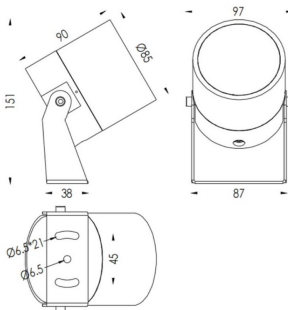

### TUBEO-R

Lavov spike spot light from the family TUBEO-R with a power of 15W and a 55 degrees beam angle. With a total lumen output of 1467lm and a luminous efficiency of 97.8lm/W. Made in Die Cast Aluminum body, steel bracket and Tempered Glass cover and finished in Black colour. IP67 and IK10 degree of protection ON-OFF driver.

|              |                  |
|--------------|------------------|
| Item code    | 86.OS04.4351.02  |
| Product type | Outdoor          |
| Category     | Spike Spot Light |
| Family       | TUBEO-R          |
| Subfamily    | TUBEO-R          |
| Pictograms   |                  |

### Dimensions

Product dimensions (mm) 85(Dia)X90(H)mm

### Scheme

|                             |                 |
|-----------------------------|-----------------|
| Product                     |                 |
| Real power (W)              | 15              |
| Real luminous flux (Lm)     | 1467            |
| Luminous efficiency (Lm/W)  | 97.8            |
| Beam angle (°)              | 55              |
| Life time (h)               | 50000h L70B10   |
| IP                          | 67              |
| Electrical class insulation | Class II        |
| Colour                      | Black           |
| Control gear included       | Yes             |
| Control gear                | ON-OFF          |
| Light source                | LED             |
| Type of LED                 | 1x15W CREE 1512 |
| Average life time (h)       | 50000h L70B10   |
| Colour temperature (K)      | 3000            |
| Colour consistency (SDCM)   | SDCM<3          |
| CRI                         | 80              |
| IK                          | IK10            |