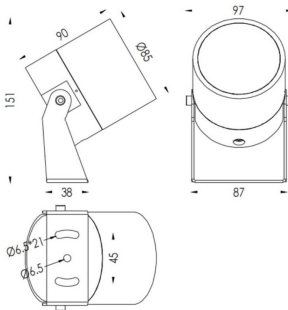

### TUBEO-R

Lavov spike spot light from the family TUBEO-R with a power of 15W and a 55 degrees beam angle. With a total lumen output of 1467lm and a luminous efficiency of 97.8lm/W. Made in Die Cast Aluminum body, steel bracket and Tempered Glass cover and finished in Black colour. IP67 and IK10 degree of protection ON-OFF driver.

Item code	86.OS04.4351.02
Product type	Outdoor
Category	Spike Spot Light
Family	TUBEO-R
Subfamily	TUBEO-R
Pictograms	

### Dimensions

Product dimensions (mm) 85(Dia)X90(H)mm

### Scheme

Product	
Real power (W)	15
Real luminous flux (Lm)	1467
Luminous efficiency (Lm/W)	97.8
Beam angle (°)	55
Life time (h)	50000h L70B10
IP	67
Electrical class insulation	Class II
Colour	Black
Control gear included	Yes
Control gear	ON-OFF
Light source	LED
Type of LED	1x15W CREE 1512
Average life time (h)	50000h L70B10
Colour temperature (K)	3000
Colour consistency (SDCM)	SDCM<3
CRI	80
IK	IK10