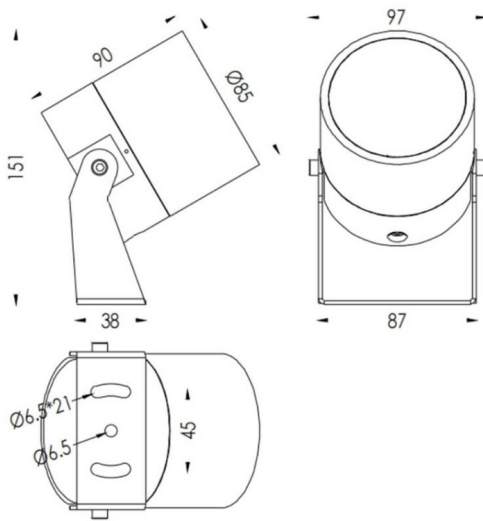

TUBEO-R

Lavov spike spot light from the family TUBEO-R with a power of 15W and a 55 degrees beam angle. With a total lumen output of 1467lm and a luminous efficiency of 97.8lm/W. Made in Die Cast Aluminum body, steel bracket and Tempered Glass cover and finished in Black colour. IP65 and IK10 degree of protection ON-OFF driver.

Dimensions

Product dimensions (mm) 85(Dia)X90(H)mm

Scheme

Photometry

Item code	86.OS04.4351.02
Product type	Outdoor
Category	Spike Spot Light
Family	TUBEO-R
Subfamily	TUBEO-R
Pictograms	
Product	
Real power (W)	15
Real luminous flux (Lm)	1467
Luminous efficiency (Lm/W)	97.8
Beam angle (°)	55
Life time (h)	50000h L70B10
IP	65
Electrical class insulation	Class II
Colour	Black
Control gear included	Yes
Control gear	ON-OFF
Light source	LED
Type of LED	1x15W CREE 1512
Average life time (h)	50000h L70B10
Colour temperature (K)	3000
Colour consistency (SDCM)	SDCM3
CRI	80
IK	IK10