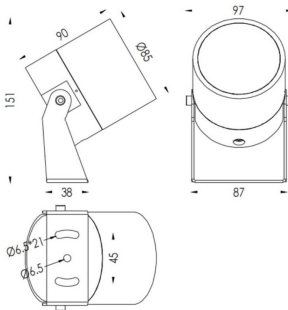

TUBEO-R

Lavov spike spot light from the family TUBEO-R with a power of 15W and a 55 degrees beam angle. With a total lumen output of 1467lm and a luminous efficiency of 97.8lm/W. Made in Die Cast Aluminum body, steel bracket and Tempered Glass cover and finished in Black colour. IP67 and IK10 degree of protection ON-OFF driver.

Item code	86.OS04.4351.02
Product type	Outdoor
Category	Spike Spot Light
Family	TUBEO-R
Subfamily	TUBEO-R
Pictograms	

Dimensions

Product dimensions (mm) 85(Dia)X90(H)mm

Scheme

Product	
Real power (W)	15
Real luminous flux (Lm)	1467
Luminous efficiency (Lm/W)	97.8
Beam angle (°)	55
Life time (h)	50000h L70B10
IP	67
Electrical class insulation	Class II
Colour	Black
Control gear included	Yes
Control gear	ON-OFF
Light source	LED
Type of LED	1x15W CREE 1512
Average life time (h)	50000h L70B10
Colour temperature (K)	3000
Colour consistency (SDCM)	SDCM<3
CRI	80
IK	IK10