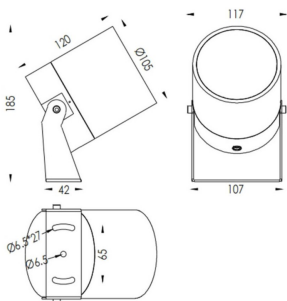

TUBEO-R

Lavov spike spot light from the family TUBEO-R with a power of 23W and a 15 degrees beam angle. With a total lumen output of 1749lm and a luminous efficiency of 76.04000000000006lm/W. Made in Die Cast Aluminum body, steel bracket and Tempered Glass cover and finished in White colour. IP67 and IK10 degree of protection ON-OFF driver.

Item code	86.OS04.5321.01
Product type	Outdoor
Category	Spike Spot Light
Family	TUBEO-R
Subfamily	TUBEO-R
Pictograms	

Dimensions

Product dimensions (mm) 105(Dia)X120(H)mm

Scheme

Product	
Real power (W)	23
Real luminous flux (Lm)	1749
Luminous efficiency (Lm/W)	76.04000000000006
Beam angle (°)	15
Life time (h)	50000h L70B10
IP	67
Electrical class insulation	Class II
Colour	White
Control gear included	Yes
Control gear	ON-OFF
Light source	LED
Type of LED	1x23W CREE 1820
Average life time (h)	50000h L70B10
Colour temperature (K)	3000
Colour consistency (SDCM)	SDCM<3
CRI	80
IK	IK10