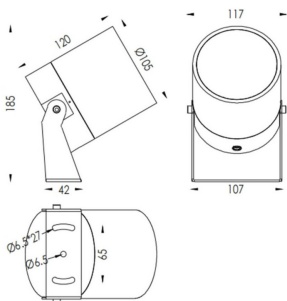

### TUBEO-R

Lavov spike spot light from the family TUBEO-R with a power of 23W and a 15 degrees beam angle. With a total lumen output of 1749lm and a luminous efficiency of 76.04000000000006lm/W. Made in Die Cast Aluminum body, steel bracket and Tempered Glass cover and finished in White colour. IP67 and IK10 degree of protection ON-OFF driver.

Item code	86.OS04.5321.01
Product type	Outdoor
Category	Spike Spot Light
Family	TUBEO-R
Subfamily	TUBEO-R
Pictograms	

### Dimensions

Product dimensions (mm) 105(Dia)X120(H)mm

### Product

Real power (W)	23
Real luminous flux (Lm)	1749
Luminous efficiency (Lm/W)	76.04000000000006
Beam angle (°)	15
Life time (h)	50000h L70B10
IP	67
Electrical class insulation	Class II
Colour	White
Control gear included	Yes
Control gear	ON-OFF
Light source	LED
Type of LED	1x23W CREE 1820
Average life time (h)	50000h L70B10
Colour temperature (K)	3000
Colour consistency (SDCM)	SDCM<3
CRI	80
IK	IK10