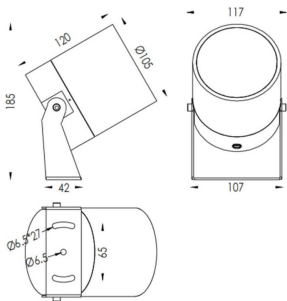

TUBEO-R

Lavov spike spot light from the family TUBEO-R with a power of 23W and a 15 degrees beam angle. With a total lumen output of 1749lm and a luminous efficiency of 76.04000000000006lm/W. Made in Die Cast Aluminum body, steel bracket and Tempered Glass cover and finished in White colour. IP67 and IK10 degree of protection ON-OFF driver.

Item code	86.OS04.5321.01
Product type	Outdoor
Category	Spike Spot Light
Family	TUBEO-R
Subfamily	TUBEO-R
Pictograms	

Dimensions

Product dimensions (mm) 105(Dia)X120(H)mm

Scheme

Product	
Real power (W)	23
Real luminous flux (Lm)	1749
Luminous efficiency (Lm/W)	76.04000000000006
Beam angle (°)	15
Life time (h)	50000h L70B10
IP	67
Electrical class insulation	Class II
Colour	White
Control gear included	Yes
Control gear	ON-OFF
Light source	LED
Type of LED	1x23W CREE 1820
Average life time (h)	50000h L70B10
Colour temperature (K)	3000
Colour consistency (SDCM)	SDCM<3
CRI	80
IK	IK10