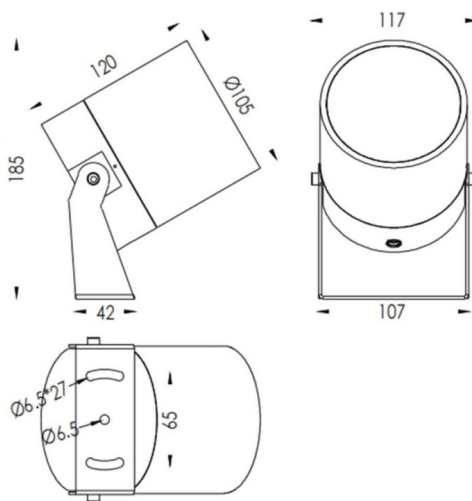

### TUBE0-R

Lavov spike spot light from the family TUBE0-R with a power of 23W and a 15 degrees beam angle. With a total lumen output of 1749lm and a luminous efficiency of 76.04000000000006lm/W. Made in Die Cast Aluminum body, steel bracket and Tempered Glass cover and finished in White colour. IP67 and IK10 degree of protection ON-OFF driver.

Item code	86.OS04.5321.01
Product type	Outdoor
Category	Spike Spot Light
Family	TUBE0-R
Subfamily	TUBE0-R
Pictograms	

### Dimensions

Product dimensions (mm) 105(Dia)X120(H)mm

### Scheme

Product	
Real power (W)	23
Real luminous flux (Lm)	1749
Luminous efficiency (Lm/W)	76.04000000000006
Beam angle (°)	15
Life time (h)	50000h L70B10
IP	67
Electrical class insulation	Class II
Colour	White
Control gear included	Yes
Control gear	ON-OFF
Light source	LED
Type of LED	1x23W CREE 1820
Average life time (h)	50000h L70B10
Colour temperature (K)	3000
Colour consistency (SDCM)	SDCM<3
CRI	80
IK	IK10