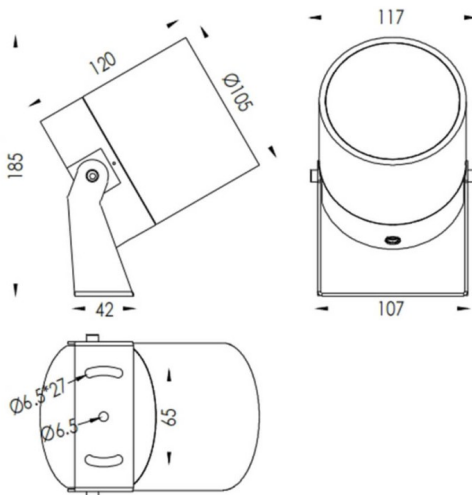

TUBEO-R

Lavov spike spot light from the family TUBEO-R with a power of 23W and a 15 degrees beam angle. With a total lumen output of 1749lm and a luminous efficiency of 76lm/W. Made in Die Cast Aluminum body, steel bracket and Tempered Glass cover and finished in White colour. IP65 and IK10 degree of protection ON-OFF driver.

Dimensions

Product dimensions (mm) 105(Dia)X120(H)mm

Scheme

Item code	86.OS04.5321.01
Product type	Outdoor
Category	Spike Spot Light
Family	TUBEO-R
Subfamily	TUBEO-R

Pictograms

Product	
Real power (W)	23
Real luminous flux (Lm)	1749
Luminous efficiency (Lm/W)	76
Beam angle (°)	15
Life time (h)	50000h L70B10
IP	65
Electrical class insulation	Class II
Colour	White
Control gear included	Yes
Control gear	ON-OFF
Light source	LED
Type of LED	1x23W CREE 1820
Average life time (h)	50000h L70B10
Colour temperature (K)	3000
Colour consistency (SDCM)	SDCM3
CRI	80
IK	IK10