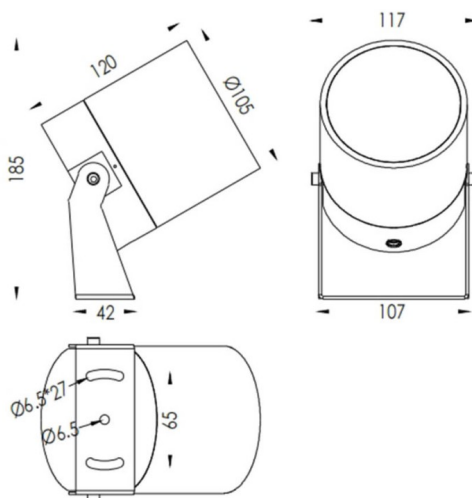

TUBE0-R

Lavov spike spot light from the family TUBE0-R with a power of 23W and a 15 degrees beam angle. With a total lumen output of 1749lm and a luminous efficiency of 76.04000000000006lm/W. Made in Die Cast Aluminum body, steel bracket and Tempered Glass cover and finished in White colour. IP67 and IK10 degree of protection ON-OFF driver.

Dimensions

Product dimensions (mm) 105(Dia)X120(H)mm

Scheme

Item code	86.OS04.5321.01
Product type	Outdoor
Category	Spike Spot Light
Family	TUBE0-R
Subfamily	TUBE0-R
Pictograms	

Product	
Real power (W)	23
Real luminous flux (Lm)	1749
Luminous efficiency (Lm/W)	76.04000000000006
Beam angle (º)	15
Life time (h)	50000h L70B10
IP	67
Electrical class insulation	Class II
Colour	White
Control gear included	Yes
Control gear	ON-OFF
Light source	LED
Type of LED	1x23W CREE 1820
Average life time (h)	50000h L70B10
Colour temperature (K)	3000
Colour consistency (SDCM)	SDCM<3
CRI	80
IK	IK10