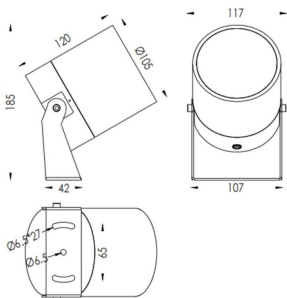

### TUBEO-R

Lavov spike spot light from the family TUBEO-R with a power of 23W and a 15 degrees beam angle. With a total lumen output of 1749lm and a luminous efficiency of 76.04000000000006lm/W. Made in Die Cast Aluminum body, steel bracket and Tempered Glass cover and finished in White colour. IP67 and IK10 degree of protection ON-OFF driver.

Item code	86.OS04.5321.01
Product type	Outdoor
Category	Spike Spot Light
Family	TUBEO-R
Subfamily	TUBEO-R
Pictograms	

### Dimensions

Product dimensions (mm) 105(Dia)X120(H)mm

### Scheme

Product	
Real power (W)	23
Real luminous flux (Lm)	1749
Luminous efficiency (Lm/W)	76.04000000000006
Beam angle (°)	15
Life time (h)	50000h L70B10
IP	67
Electrical class insulation	Class II
Colour	White
Control gear included	Yes
Control gear	ON-OFF
Light source	LED
Type of LED	1x23W CREE 1820
Average life time (h)	50000h L70B10
Colour temperature (K)	3000
Colour consistency (SDCM)	SDCM<3
CRI	80
IK	IK10