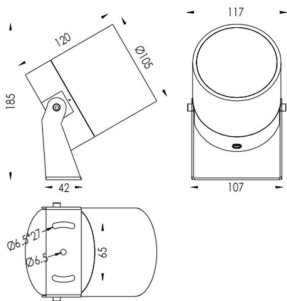

### TUBEO-R

Lavov spike spot light from the family TUBEO-R with a power of 23W and a 15 degrees beam angle. With a total lumen output of 1749lm and a luminous efficiency of 76.04000000000006lm/W. Made in Die Cast Aluminum body, steel bracket and Tempered Glass cover and finished in Black colour. IP67 and IK10 degree of protection ON-OFF driver.

Item code	86.OS04.5321.02
Product type	Outdoor
Category	Spike Spot Light
Family	TUBEO-R
Subfamily	TUBEO-R
Pictograms	

### Dimensions

Product dimensions (mm) 105(Dia)X120(H)mm

### Scheme

Product	
Real power (W)	23
Real luminous flux (Lm)	1749
Luminous efficiency (Lm/W)	76.04000000000006
Beam angle (°)	15
Life time (h)	50000h L70B10
IP	67
Electrical class insulation	Class II
Colour	Black
Control gear included	Yes
Control gear	ON-OFF
Light source	LED
Type of LED	1x23W CREE 1820
Average life time (h)	50000h L70B10
Colour temperature (K)	3000
Colour consistency (SDCM)	SDCM<3
CRI	80
IK	IK10