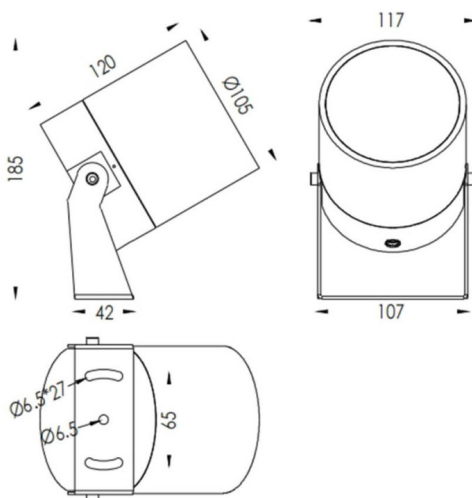

TUBEO-R

Lavov spike spot light from the family TUBEO-R with a power of 23W and a 15 degrees beam angle. With a total lumen output of 1749lm and a luminous efficiency of 76lm/W. Made in Die Cast Aluminum body, steel bracket and Tempered Glass cover and finished in Black colour. IP67 and IK10 degree of protection ON-OFF driver.

Dimensions	
Product dimensions (mm)	105(Dia)X120(H)mm

Scheme

Item code	86.OS04.5321.02
Product type	Outdoor
Category	Spike Spot Light
Family	TUBEO-R
Subfamily	TUBEO-R

Pictograms

Product	
Real power (W)	23
Real luminous flux (Lm)	1749
Luminous efficiency (Lm/W)	76
Beam angle (°)	15
Life time (h)	50000h L70B10
IP	65
Electrical class insulation	Class II
Colour	Black
Control gear included	Yes
Control gear	ON-OFF
Light source	LED
Type of LED	1x23W CREE 1820
Average life time (h)	50000h L70B10
Colour temperature (K)	3000
Colour consistency (SDCM)	SDCM3
CRI	80
IK	IK10