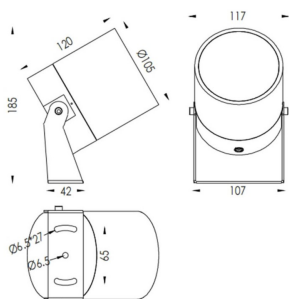

TUBEO-R

Lavov spike spot light from the family TUBEO-R with a power of 23W and a 15 degrees beam angle. With a total lumen output of 1749lm and a luminous efficiency of 76.04000000000006lm/W. Made in Die Cast Aluminum body, steel bracket and Tempered Glass cover and finished in Black colour. IP67 and IK10 degree of protection ON-OFF driver.

Item code	86.OS04.5321.02
Product type	Outdoor
Category	Spike Spot Light
Family	TUBEO-R
Subfamily	TUBEO-R

Pictograms

Dimensions

Product dimensions (mm) 105(Dia)X120(H)mm

Scheme

Product	
Real power (W)	23
Real luminous flux (Lm)	1749
Luminous efficiency (Lm/W)	76.04000000000006
Beam angle (°)	15
Life time (h)	50000h L70B10
IP	67
Electrical class insulation	Class II
Colour	Black
Control gear included	Yes
Control gear	ON-OFF
Light source	LED
Type of LED	1x23W CREE 1820
Average life time (h)	50000h L70B10
Colour temperature (K)	3000
Colour consistency (SDCM)	SDCM<3
CRI	80
IK	IK10