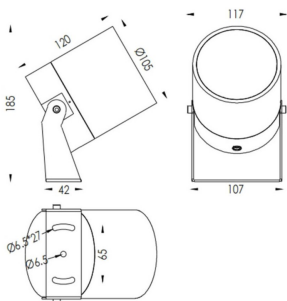

TUBEO-R

Lavov spike spot light from the family TUBEO-R with a power of 23W and a 15 degrees beam angle. With a total lumen output of 1749lm and a luminous efficiency of 76.04000000000006lm/W. Made in Die Cast Aluminum body, steel bracket and Tempered Glass cover and finished in Black colour. IP67 and IK10 degree of protection ON-OFF driver.

Item code	86.OS04.5321.02
Product type	Outdoor
Category	Spike Spot Light
Family	TUBEO-R
Subfamily	TUBEO-R
Pictograms	

Dimensions

Product dimensions (mm) 105(Dia)X120(H)mm

Scheme

Product	
Real power (W)	23
Real luminous flux (Lm)	1749
Luminous efficiency (Lm/W)	76.04000000000006
Beam angle (°)	15
Life time (h)	50000h L70B10
IP	67
Electrical class insulation	Class II
Colour	Black
Control gear included	Yes
Control gear	ON-OFF
Light source	LED
Type of LED	1x23W CREE 1820
Average life time (h)	50000h L70B10
Colour temperature (K)	3000
Colour consistency (SDCM)	SDCM<3
CRI	80
IK	IK10