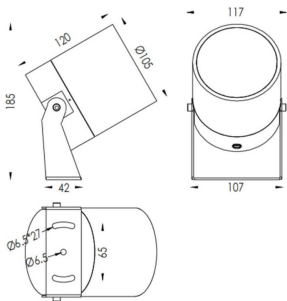

TUBEO-R

Lavov spike spot light from the family TUBEO-R with a power of 23W and a 15 degrees beam angle. With a total lumen output of 1749lm and a luminous efficiency of 76.04000000000006lm/W. Made in Die Cast Aluminum body, steel bracket and Tempered Glass cover and finished in Black colour. IP67 and IK10 degree of protection ON-OFF driver.

Item code	86.OS04.5321.02
Product type	Outdoor
Category	Spike Spot Light
Family	TUBEO-R
Subfamily	TUBEO-R
Pictograms	

Dimensions

Product dimensions (mm) 105(Dia)X120(H)mm

Scheme

Product	
Real power (W)	23
Real luminous flux (Lm)	1749
Luminous efficiency (Lm/W)	76.04000000000006
Beam angle (°)	15
Life time (h)	50000h L70B10
IP	67
Electrical class insulation	Class II
Colour	Black
Control gear included	Yes
Control gear	ON-OFF
Light source	LED
Type of LED	1x23W CREE 1820
Average life time (h)	50000h L70B10
Colour temperature (K)	3000
Colour consistency (SDCM)	SDCM<3
CRI	80
IK	IK10