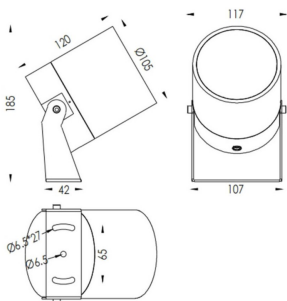

TUBEO-R

Lavov spike spot light from the family TUBEO-R with a power of 23W and a 24 degrees beam angle. With a total lumen output of 1749lm and a luminous efficiency of 76.04000000000006lm/W. Made in Die Cast Aluminum body, steel bracket and Tempered Glass cover and finished in White colour. IP67 and IK10 degree of protection ON-OFF driver.

Item code	86.OS04.5331.01
Product type	Outdoor
Category	Spike Spot Light
Family	TUBEO-R
Subfamily	TUBEO-R
Pictograms	

Dimensions

Product dimensions (mm) 105(Dia)X120(H)mm

Scheme

Product

Real power (W)	23
Real luminous flux (Lm)	1749
Luminous efficiency (Lm/W)	76.04000000000006
Beam angle (°)	24
Life time (h)	50000h L70B10
IP	67
Electrical class insulation	Class II
Colour	White
Control gear included	Yes
Control gear	ON-OFF
Light source	LED
Type of LED	1x23W CREE 1820
Average life time (h)	50000h L70B10
Colour temperature (K)	3000
Colour consistency (SDCM)	SDCM<3
CRI	80
IK	IK10