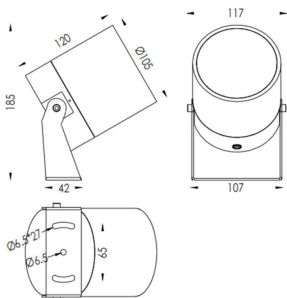

TUBEO-R

Lavov spike spot light from the family TUBEO-R with a power of 23W and a 24 degrees beam angle. With a total lumen output of 1749lm and a luminous efficiency of 76.04000000000006lm/W. Made in Die Cast Aluminum body, steel bracket and Tempered Glass cover and finished in White colour. IP67 and IK10 degree of protection ON-OFF driver.

Item code	86.OS04.5331.01
Product type	Outdoor
Category	Spike Spot Light
Family	TUBEO-R
Subfamily	TUBEO-R

Pictograms

Dimensions

Product dimensions (mm) 105(Dia)X120(H)mm

Scheme

Product

Real power (W)	23
Real luminous flux (Lm)	1749
Luminous efficiency (Lm/W)	76.04000000000006
Beam angle (°)	24
Life time (h)	50000h L70B10
IP	67
Electrical class insulation	Class II
Colour	White
Control gear included	Yes
Control gear	ON-OFF
Light source	LED
Type of LED	1x23W CREE 1820
Average life time (h)	50000h L70B10
Colour temperature (K)	3000
Colour consistency (SDCM)	SDCM<3
CRI	80
IK	IK10