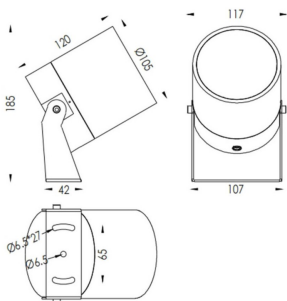

TUBEO-R

Lavov spike spot light from the family TUBEO-R with a power of 23W and a 24 degrees beam angle. With a total lumen output of 1749lm and a luminous efficiency of 76.04000000000006lm/W. Made in Die Cast Aluminum body, steel bracket and Tempered Glass cover and finished in White colour. IP67 and IK10 degree of protection ON-OFF driver.

Item code	86.OS04.5331.01
Product type	Outdoor
Category	Spike Spot Light
Family	TUBEO-R
Subfamily	TUBEO-R

Pictograms

Dimensions

Product dimensions (mm) 105(Dia)X120(H)mm

Scheme

Product

Real power (W)	23
Real luminous flux (Lm)	1749
Luminous efficiency (Lm/W)	76.04000000000006
Beam angle (°)	24
Life time (h)	50000h L70B10
IP	67
Electrical class insulation	Class II
Colour	White
Control gear included	Yes
Control gear	ON-OFF
Light source	LED
Type of LED	1x23W CREE 1820
Average life time (h)	50000h L70B10
Colour temperature (K)	3000
Colour consistency (SDCM)	SDCM<3
CRI	80
IK	IK10