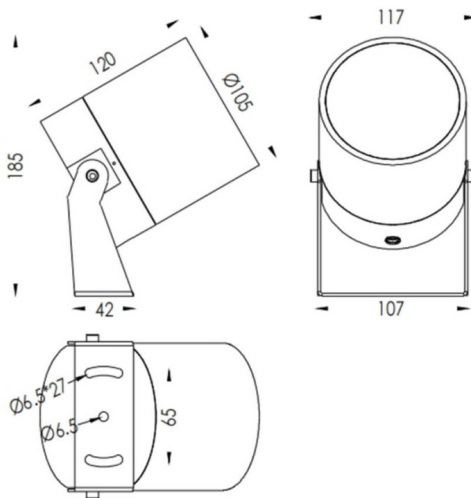

TUBE0-R

Lavov spike spot light from the family TUBE0-R with a power of 23W and a 24 degrees beam angle. With a total lumen output of 1749lm and a luminous efficiency of 76.04000000000006lm/W. Made in Die Cast Aluminum body, steel bracket and Tempered Glass cover and finished in White colour. IP67 and IK10 degree of protection ON-OFF driver.

Dimensions

Product dimensions (mm) 105(Dia)X120(H)mm

Scheme

Item code	86.OS04.5331.01
Product type	Outdoor
Category	Spike Spot Light
Family	TUBE0-R
Subfamily	TUBE0-R
Pictograms	

Product	
Real power (W)	23
Real luminous flux (Lm)	1749
Luminous efficiency (Lm/W)	76.04000000000006
Beam angle (°)	24
Life time (h)	50000h L70B10
IP	67
Electrical class insulation	Class II
Colour	White
Control gear included	Yes
Control gear	ON-OFF
Light source	LED
Type of LED	1x23W CREE 1820
Average life time (h)	50000h L70B10
Colour temperature (K)	3000
Colour consistency (SDCM)	SDCM3
CRI	80
IK	IK10