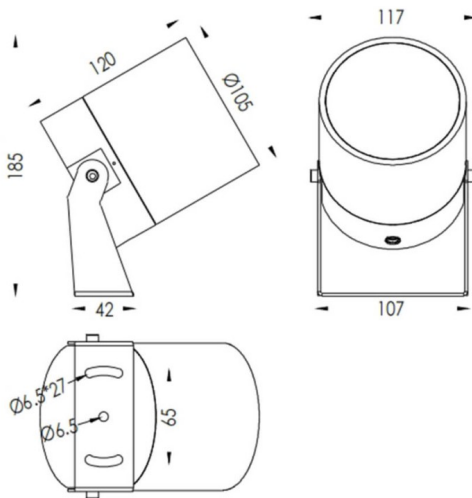

TUBEO-R

Lavov spike spot light from the family TUBEO-R with a power of 23W and a 24 degrees beam angle. With a total lumen output of 1749lm and a luminous efficiency of 76lm/W. Made in Die Cast Aluminum body, steel bracket and Tempered Glass cover and finished in White colour. IP65 and IK10 degree of protection ON-OFF driver.

Dimensions

Product dimensions (mm) 105(Dia)X120(H)mm

Scheme

Item code	86.OS04.5331.01
Product type	Outdoor
Category	Spike Spot Light
Family	TUBEO-R
Subfamily	TUBEO-R

Pictograms

Product	
Real power (W)	23
Real luminous flux (Lm)	1749
Luminous efficiency (Lm/W)	76
Beam angle (°)	24
Life time (h)	50000h L70B10
IP	65
Electrical class insulation	Class II
Colour	White
Control gear included	Yes
Control gear	ON-OFF
Light source	LED
Type of LED	1x23W CREE 1820
Average life time (h)	50000h L70B10
Colour temperature (K)	3000
Colour consistency (SDCM)	SDCM3
CRI	80
IK	IK10