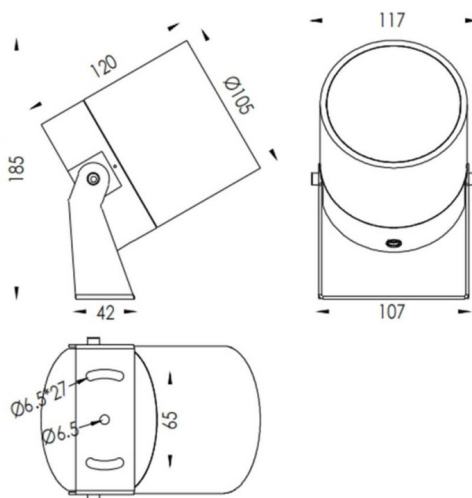

TUBE0-R

Lavov spike spot light from the family TUBE0-R with a power of 23W and a 24 degrees beam angle. With a total lumen output of 1749lm and a luminous efficiency of 76.04000000000006lm/W. Made in Die Cast Aluminum body, steel bracket and Tempered Glass cover and finished in Black colour. IP67 and IK10 degree of protection ON-OFF driver.

Item code	86.OS04.5331.02
Product type	Outdoor
Category	Spike Spot Light
Family	TUBE0-R
Subfamily	TUBE0-R
Pictograms	

Dimensions

Product dimensions (mm) 105(Dia)X120(H)mm

Scheme

Product

Real power (W)	23
Real luminous flux (Lm)	1749
Luminous efficiency (Lm/W)	76.04000000000006
Beam angle (º)	24
Life time (h)	50000h L70B10
IP	67
Electrical class insulation	Class II
Colour	Black
Control gear included	Yes
Control gear	ON-OFF
Light source	LED
Type of LED	1x23W CREE 1820
Average life time (h)	50000h L70B10
Colour temperature (K)	3000
Colour consistency (SDCM)	SDCM<3
CRI	80
IK	IK10