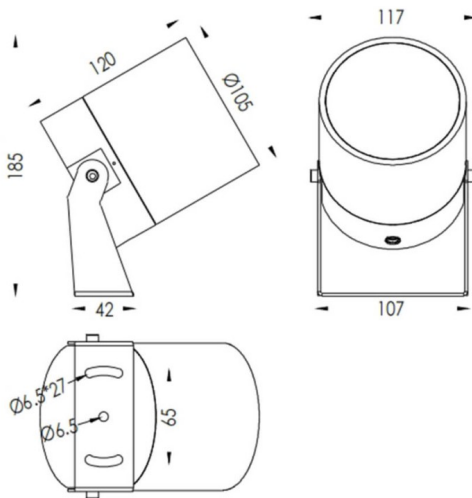

TUBEO-R

Lavov spike spot light from the family TUBEO-R with a power of 23W and a 24 degrees beam angle. With a total lumen output of 1749lm and a luminous efficiency of 76lm/W. Made in Die Cast Aluminum body, steel bracket and Tempered Glass cover and finished in Black colour. IP65 and IK10 degree of protection ON-OFF driver.

Dimensions

Product dimensions (mm) 105(Dia)X120(H)mm

Scheme

Item code	86.OS04.5331.02
Product type	Outdoor
Category	Spike Spot Light
Family	TUBEO-R
Subfamily	TUBEO-R

Pictograms

Product	
Real power (W)	23
Real luminous flux (Lm)	1749
Luminous efficiency (Lm/W)	76
Beam angle (°)	24
Life time (h)	50000h L70B10
IP	65
Electrical class insulation	Class II
Colour	Black
Control gear included	Yes
Control gear	ON-OFF
Light source	LED
Type of LED	1x23W CREE 1820
Average life time (h)	50000h L70B10
Colour temperature (K)	3000
Colour consistency (SDCM)	SDCM3
CRI	80
IK	IK10