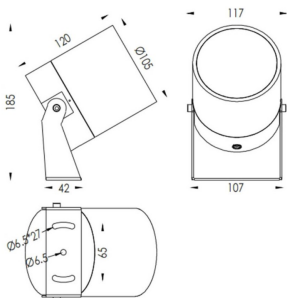

### TUBEO-R

Lavov spike spot light from the family TUBEO-R with a power of 23W and a 24 degrees beam angle. With a total lumen output of 1749lm and a luminous efficiency of 76.04000000000006lm/W. Made in Die Cast Aluminum body, steel bracket and Tempered Glass cover and finished in Black colour. IP67 and IK10 degree of protection ON-OFF driver.

Item code	86.OS04.5331.02
Product type	Outdoor
Category	Spike Spot Light
Family	TUBEO-R
Subfamily	TUBEO-R

### Dimensions

Product dimensions (mm) 105(Dia)X120(H)mm

### Product

Real power (W)	23
Real luminous flux (Lm)	1749
Luminous efficiency (Lm/W)	76.04000000000006
Beam angle (°)	24
Life time (h)	50000h L70B10
IP	67
Electrical class insulation	Class II
Colour	Black
Control gear included	Yes
Control gear	ON-OFF
Light source	LED
Type of LED	1x23W CREE 1820
Average life time (h)	50000h L70B10
Colour temperature (K)	3000
Colour consistency (SDCM)	SDCM<3
CRI	80
IK	IK10