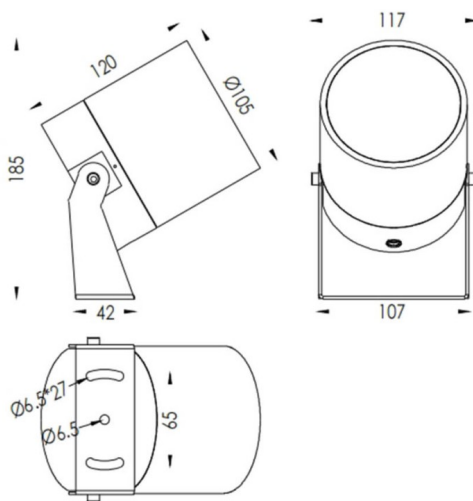

TUBE0-R

Lavov spike spot light from the family TUBE0-R with a power of 23W and a 24 degrees beam angle. With a total lumen output of 1749lm and a luminous efficiency of 76.04000000000006lm/W. Made in Die Cast Aluminum body, steel bracket and Tempered Glass cover and finished in Black colour. IP67 and IK10 degree of protection ON-OFF driver.

Dimensions

Product dimensions (mm) 105(Dia)X120(H)mm

Scheme

Item code	86.OS04.5331.02
Product type	Outdoor
Category	Spike Spot Light
Family	TUBE0-R
Subfamily	TUBE0-R
Pictograms	

Product	
Real power (W)	23
Real luminous flux (Lm)	1749
Luminous efficiency (Lm/W)	76.04000000000006
Beam angle (°)	24
Life time (h)	50000h L70B10
IP	67
Electrical class insulation	Class II
Colour	Black
Control gear included	Yes
Control gear	ON-OFF
Light source	LED
Type of LED	1x23W CREE 1820
Average life time (h)	50000h L70B10
Colour temperature (K)	3000
Colour consistency (SDCM)	SDCM3
CRI	80
IK	IK10