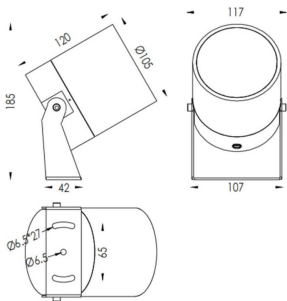

TUBEO-R

Lavov spike spot light from the family TUBEO-R with a power of 23W and a 24 degrees beam angle. With a total lumen output of 1749lm and a luminous efficiency of 76.04000000000006lm/W. Made in Die Cast Aluminum body, steel bracket and Tempered Glass cover and finished in Black colour. IP67 and IK10 degree of protection ON-OFF driver.

Item code	86.OS04.5331.02
Product type	Outdoor
Category	Spike Spot Light
Family	TUBEO-R
Subfamily	TUBEO-R
Pictograms	

Dimensions

Product dimensions (mm) 105(Dia)X120(H)mm

Scheme

Product

Real power (W)	23
Real luminous flux (Lm)	1749
Luminous efficiency (Lm/W)	76.04000000000006
Beam angle (°)	24
Life time (h)	50000h L70B10
IP	67
Electrical class insulation	Class II
Colour	Black
Control gear included	Yes
Control gear	ON-OFF
Light source	LED
Type of LED	1x23W CREE 1820
Average life time (h)	50000h L70B10
Colour temperature (K)	3000
Colour consistency (SDCM)	SDCM<3
CRI	80
IK	IK10