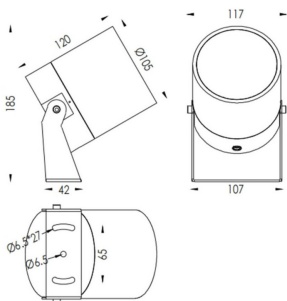

TUBEO-R

Lavov spike spot light from the family TUBEO-R with a power of 23W and a 24 degrees beam angle. With a total lumen output of 1749lm and a luminous efficiency of 76.04000000000006lm/W. Made in Die Cast Aluminum body, steel bracket and Tempered Glass cover and finished in Black colour. IP67 and IK10 degree of protection ON-OFF driver.

Item code	86.OS04.5331.02
Product type	Outdoor
Category	Spike Spot Light
Family	TUBEO-R
Subfamily	TUBEO-R
Pictograms	

Dimensions

Product dimensions (mm) 105(Dia)X120(H)mm

Scheme

Product

Real power (W)	23
Real luminous flux (Lm)	1749
Luminous efficiency (Lm/W)	76.04000000000006
Beam angle (°)	24
Life time (h)	50000h L70B10
IP	67
Electrical class insulation	Class II
Colour	Black
Control gear included	Yes
Control gear	ON-OFF
Light source	LED
Type of LED	1x23W CREE 1820
Average life time (h)	50000h L70B10
Colour temperature (K)	3000
Colour consistency (SDCM)	SDCM<3
CRI	80
IK	IK10