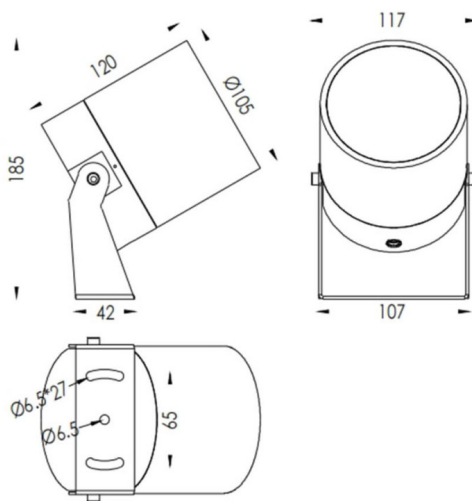

TUBE0-R

Lavov spike spot light from the family TUBE0-R with a power of 23W and a 36 degrees beam angle. With a total lumen output of 1749lm and a luminous efficiency of 76.04000000000006lm/W. Made in Die Cast Aluminum body, steel bracket and Tempered Glass cover and finished in White colour. IP67 and IK10 degree of protection ON-OFF driver.

Item code	86.OS04.5341.01
Product type	Outdoor
Category	Spike Spot Light
Family	TUBE0-R
Subfamily	TUBE0-R
Pictograms	

Dimensions

Product dimensions (mm) 105(Dia)X120(H)mm

Scheme

Product	
Real power (W)	23
Real luminous flux (Lm)	1749
Luminous efficiency (Lm/W)	76.04000000000006
Beam angle (º)	36
Life time (h)	50000h L70B10
IP	67
Electrical class insulation	Class II
Colour	White
Control gear included	Yes
Control gear	ON-OFF
Light source	LED
Type of LED	1x23W CREE 1820
Average life time (h)	50000h L70B10
Colour temperature (K)	3000
Colour consistency (SDCM)	SDCM<3
CRI	80
IK	IK10