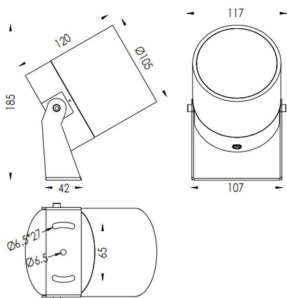

TUBEO-R

Lavov spike spot light from the family TUBEO-R with a power of 23W and a 36 degrees beam angle. With a total lumen output of 1749lm and a luminous efficiency of 76.04000000000006lm/W. Made in Die Cast Aluminum body, steel bracket and Tempered Glass cover and finished in White colour. IP67 and IK10 degree of protection ON-OFF driver.

Item code	86.OS04.5341.01
Product type	Outdoor
Category	Spike Spot Light
Family	TUBEO-R
Subfamily	TUBEO-R

Pictograms

Dimensions

Product dimensions (mm) 105(Dia)X120(H)mm

Scheme

Product	
Real power (W)	23
Real luminous flux (Lm)	1749
Luminous efficiency (Lm/W)	76.04000000000006
Beam angle (°)	36
Life time (h)	50000h L70B10
IP	67
Electrical class insulation	Class II
Colour	White
Control gear included	Yes
Control gear	ON-OFF
Light source	LED
Type of LED	1x23W CREE 1820
Average life time (h)	50000h L70B10
Colour temperature (K)	3000
Colour consistency (SDCM)	SDCM<3
CRI	80
IK	IK10