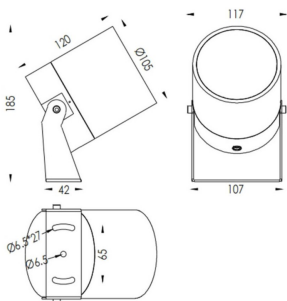

TUBEO-R

Lavov spike spot light from the family TUBEO-R with a power of 23W and a 36 degrees beam angle. With a total lumen output of 1749lm and a luminous efficiency of 76.04000000000006lm/W. Made in Die Cast Aluminum body, steel bracket and Tempered Glass cover and finished in White colour. IP67 and IK10 degree of protection ON-OFF driver.

Item code	86.OS04.5341.01
Product type	Outdoor
Category	Spike Spot Light
Family	TUBEO-R
Subfamily	TUBEO-R
Pictograms	

Dimensions

Product dimensions (mm) 105(Dia)X120(H)mm

Scheme

Product	
Real power (W)	23
Real luminous flux (Lm)	1749
Luminous efficiency (Lm/W)	76.04000000000006
Beam angle (°)	36
Life time (h)	50000h L70B10
IP	67
Electrical class insulation	Class II
Colour	White
Control gear included	Yes
Control gear	ON-OFF
Light source	LED
Type of LED	1x23W CREE 1820
Average life time (h)	50000h L70B10
Colour temperature (K)	3000
Colour consistency (SDCM)	SDCM<3
CRI	80
IK	IK10