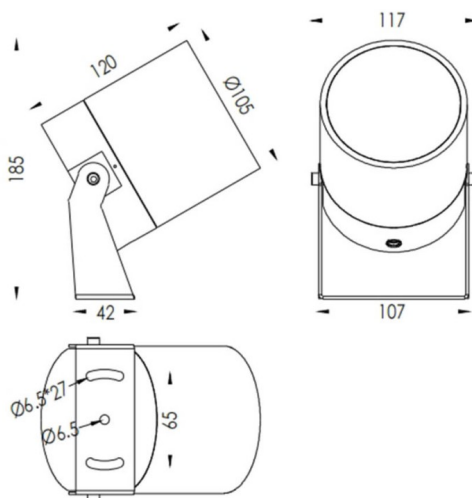

TUBE0-R

Lavov spike spot light from the family TUBE0-R with a power of 23W and a 36 degrees beam angle. With a total lumen output of 1749lm and a luminous efficiency of 76.04000000000006lm/W. Made in Die Cast Aluminum body, steel bracket and Tempered Glass cover and finished in White colour. IP67 and IK10 degree of protection ON-OFF driver.

Dimensions

Product dimensions (mm) 105(Dia)X120(H)mm

Scheme

Item code	86.OS04.5341.01
Product type	Outdoor
Category	Spike Spot Light
Family	TUBE0-R
Subfamily	TUBE0-R
Pictograms	

Product	
Real power (W)	23
Real luminous flux (Lm)	1749
Luminous efficiency (Lm/W)	76.04000000000006
Beam angle (°)	36
Life time (h)	50000h L70B10
IP	67
Electrical class insulation	Class II
Colour	White
Control gear included	Yes
Control gear	ON-OFF
Light source	LED
Type of LED	1x23W CREE 1820
Average life time (h)	50000h L70B10
Colour temperature (K)	3000
Colour consistency (SDCM)	SDCM3
CRI	80
IK	IK10