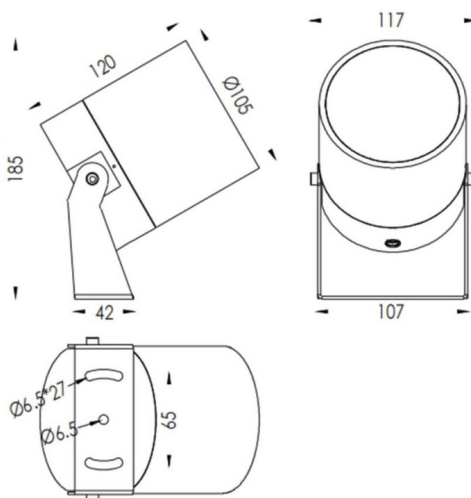

TUBEO-R

Lavov spike spot light from the family TUBEO-R with a power of 23W and a 36 degrees beam angle. With a total lumen output of 1749lm and a luminous efficiency of 76lm/W. Made in Die Cast Aluminum body, steel bracket and Tempered Glass cover and finished in White colour. IP67 and IK10 degree of protection ON-OFF driver.

Dimensions

Product dimensions (mm) 105(Dia)X120(H)mm

Scheme

Item code	86.OS04.5341.01
Product type	Outdoor
Category	Spike Spot Light
Family	TUBEO-R
Subfamily	TUBEO-R

Pictograms

Product	
Real power (W)	23
Real luminous flux (Lm)	1749
Luminous efficiency (Lm/W)	76
Beam angle (°)	36
Life time (h)	50000h L70B10
IP	65
Electrical class insulation	Class II
Colour	White
Control gear included	Yes
Control gear	ON-OFF
Light source	LED
Type of LED	1x23W CREE 1820
Average life time (h)	50000h L70B10
Colour temperature (K)	3000
Colour consistency (SDCM)	SDCM3
CRI	80
IK	IK10