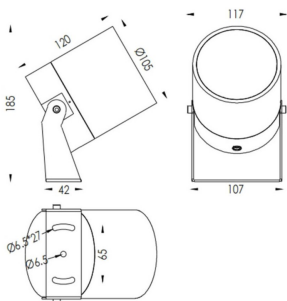

TUBEO-R

Lavov spike spot light from the family TUBEO-R with a power of 23W and a 36 degrees beam angle. With a total lumen output of 1749lm and a luminous efficiency of 76.04000000000006lm/W. Made in Die Cast Aluminum body, steel bracket and Tempered Glass cover and finished in White colour. IP67 and IK10 degree of protection ON-OFF driver.

Item code	86.OS04.5341.01
Product type	Outdoor
Category	Spike Spot Light
Family	TUBEO-R
Subfamily	TUBEO-R
Pictograms	

Dimensions

Product dimensions (mm) 105(Dia)X120(H)mm

Scheme

Product

Real power (W)	23
Real luminous flux (Lm)	1749
Luminous efficiency (Lm/W)	76.04000000000006
Beam angle (°)	36
Life time (h)	50000h L70B10
IP	67
Electrical class insulation	Class II
Colour	White
Control gear included	Yes
Control gear	ON-OFF
Light source	LED
Type of LED	1x23W CREE 1820
Average life time (h)	50000h L70B10
Colour temperature (K)	3000
Colour consistency (SDCM)	SDCM<3
CRI	80
IK	IK10