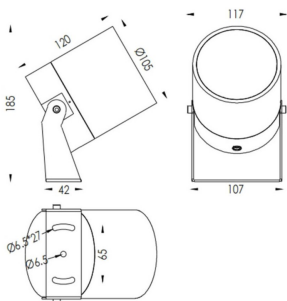

Scheme

Product	
Real power (W)	23
Real luminous flux (Lm)	1749
Luminous efficiency (Lm/W)	76.04000000000006
Beam angle (°)	36
Life time (h)	50000h L70B10
IP	67
Electrical class insulation	Class II
Colour	Black
Control gear included	Yes
Control gear	ON-OFF
Light source	LED
Type of LED	1x23W CREE 1820
Average life time (h)	50000h L70B10
Colour temperature (K)	3000
Colour consistency (SDCM)	SDCM<3
CRI	80
IK	IK10