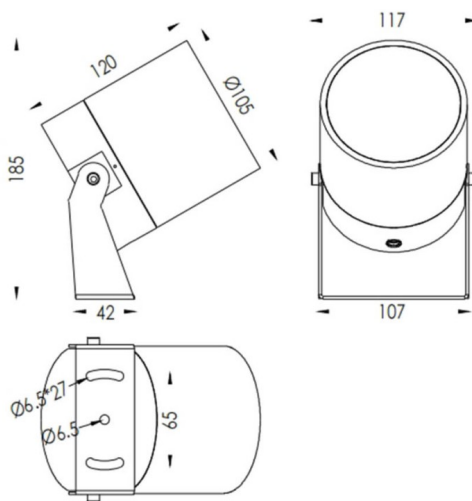

TUBE0-R

Lavov spike spot light from the family TUBE0-R with a power of 23W and a 36 degrees beam angle. With a total lumen output of 1749lm and a luminous efficiency of 76.04000000000006lm/W. Made in Die Cast Aluminum body, steel bracket and Tempered Glass cover and finished in Black colour. IP67 and IK10 degree of protection ON-OFF driver.

Dimensions

Product dimensions (mm) 105(Dia)X120(H)mm

Scheme

Item code	86.OS04.5341.02
Product type	Outdoor
Category	Spike Spot Light
Family	TUBE0-R
Subfamily	TUBE0-R
Pictograms	

Product	
Real power (W)	23
Real luminous flux (Lm)	1749
Luminous efficiency (Lm/W)	76.04000000000006
Beam angle (°)	36
Life time (h)	50000h L70B10
IP	67
Electrical class insulation	Class II
Colour	Black
Control gear included	Yes
Control gear	ON-OFF
Light source	LED
Type of LED	1x23W CREE 1820
Average life time (h)	50000h L70B10
Colour temperature (K)	3000
Colour consistency (SDCM)	SDCM3
CRI	80
IK	IK10