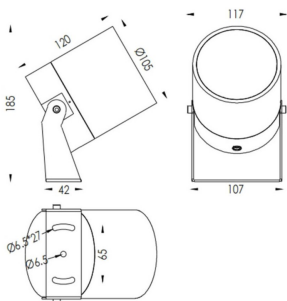

### TUBEO-R

Lavov spike spot light from the family TUBEO-R with a power of 23W and a 36 degrees beam angle. With a total lumen output of 1749lm and a luminous efficiency of 76.04000000000006lm/W. Made in Die Cast Aluminum body, steel bracket and Tempered Glass cover and finished in Black colour. IP67 and IK10 degree of protection ON-OFF driver.

Item code	86.OS04.5341.02
Product type	Outdoor
Category	Spike Spot Light
Family	TUBEO-R
Subfamily	TUBEO-R
Pictograms	

### Dimensions

Product dimensions (mm) 105(Dia)X120(H)mm

### Scheme

Product	
Real power (W)	23
Real luminous flux (Lm)	1749
Luminous efficiency (Lm/W)	76.04000000000006
Beam angle (°)	36
Life time (h)	50000h L70B10
IP	67
Electrical class insulation	Class II
Colour	Black
Control gear included	Yes
Control gear	ON-OFF
Light source	LED
Type of LED	1x23W CREE 1820
Average life time (h)	50000h L70B10
Colour temperature (K)	3000
Colour consistency (SDCM)	SDCM<3
CRI	80
IK	IK10