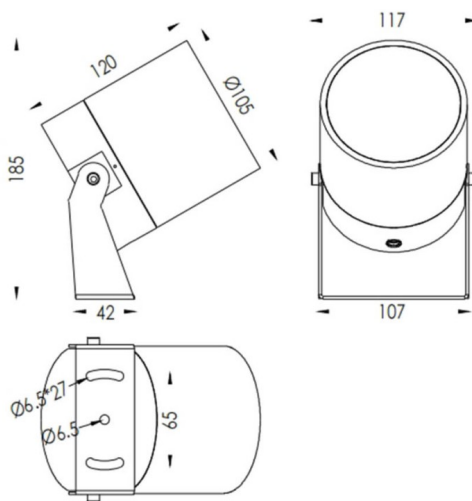

### TUBE0-R

Lavov spike spot light from the family TUBE0-R with a power of 23W and a 36 degrees beam angle. With a total lumen output of 1749lm and a luminous efficiency of 76.04000000000006lm/W. Made in Die Cast Aluminum body, steel bracket and Tempered Glass cover and finished in Black colour. IP67 and IK10 degree of protection ON-OFF driver.

### Dimensions

Product dimensions (mm) 105(Dia)X120(H)mm

### Scheme

Item code	86.OS04.5341.02
Product type	Outdoor
Category	Spike Spot Light
Family	TUBE0-R
Subfamily	TUBE0-R
Pictograms	

Product	
Real power (W)	23
Real luminous flux (Lm)	1749
Luminous efficiency (Lm/W)	76.04000000000006
Beam angle (&ordm;)	36
Life time (h)	50000h L70B10
IP	67
Electrical class insulation	Class II
Colour	Black
Control gear included	Yes
Control gear	ON-OFF
Light source	LED
Type of LED	1x23W CREE 1820
Average life time (h)	50000h L70B10
Colour temperature (K)	3000
Colour consistency (SDCM)	SDCM<3
CRI	80
IK	IK10