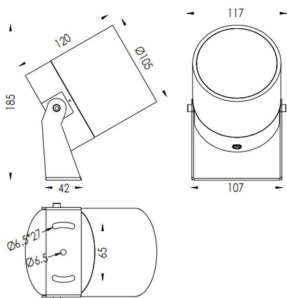

TUBEO-R

Lavov spike spot light from the family TUBEO-R with a power of 23W and a 36 degrees beam angle. With a total lumen output of 1749lm and a luminous efficiency of 76.04000000000006lm/W. Made in Die Cast Aluminum body, steel bracket and Tempered Glass cover and finished in Black colour. IP67 and IK10 degree of protection ON-OFF driver.

Item code	86.OS04.5341.02
Product type	Outdoor
Category	Spike Spot Light
Family	TUBEO-R
Subfamily	TUBEO-R

Pictograms

Dimensions

Product dimensions (mm) 105(Dia)X120(H)mm

Scheme

Product

Real power (W)	23
Real luminous flux (Lm)	1749
Luminous efficiency (Lm/W)	76.04000000000006
Beam angle (°)	36
Life time (h)	50000h L70B10
IP	67
Electrical class insulation	Class II
Colour	Black
Control gear included	Yes
Control gear	ON-OFF
Light source	LED
Type of LED	1x23W CREE 1820
Average life time (h)	50000h L70B10
Colour temperature (K)	3000
Colour consistency (SDCM)	SDCM<3
CRI	80
IK	IK10