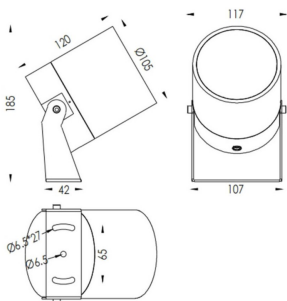

TUBEO-R

Lavov spike spot light from the family TUBEO-R with a power of 23W and a 55 degrees beam angle. With a total lumen output of 1749lm and a luminous efficiency of 76.04000000000006lm/W. Made in Die Cast Aluminum body, steel bracket and Tempered Glass cover and finished in White colour. IP67 and IK10 degree of protection ON-OFF driver.

Item code	86.OS04.5351.01
Product type	Outdoor
Category	Spike Spot Light
Family	TUBEO-R
Subfamily	TUBEO-R
Pictograms	

Dimensions

Product dimensions (mm) 105(Dia)X120(H)mm

Scheme

Product

Real power (W)	23
Real luminous flux (Lm)	1749
Luminous efficiency (Lm/W)	76.04000000000006
Beam angle (°)	55
Life time (h)	50000h L70B10
IP	67
Electrical class insulation	Class II
Colour	White
Control gear included	Yes
Control gear	ON-OFF
Light source	LED
Type of LED	1x23W CREE 1820
Average life time (h)	50000h L70B10
Colour temperature (K)	3000
Colour consistency (SDCM)	SDCM<3
CRI	80
IK	IK10