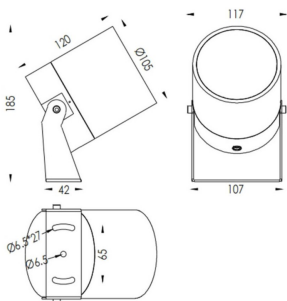

### TUBEO-R

Lavov spike spot light from the family TUBEO-R with a power of 23W and a 55 degrees beam angle. With a total lumen output of 1749lm and a luminous efficiency of 76.04000000000006lm/W. Made in Die Cast Aluminum body, steel bracket and Tempered Glass cover and finished in White colour. IP67 and IK10 degree of protection ON-OFF driver.

Item code	86.OS04.5351.01
Product type	Outdoor
Category	Spike Spot Light
Family	TUBEO-R
Subfamily	TUBEO-R
Pictograms	

### Dimensions

Product dimensions (mm) 105(Dia)X120(H)mm

### Product

Real power (W)	23
Real luminous flux (Lm)	1749
Luminous efficiency (Lm/W)	76.04000000000006
Beam angle (°)	55
Life time (h)	50000h L70B10
IP	67
Electrical class insulation	Class II
Colour	White
Control gear included	Yes
Control gear	ON-OFF
Light source	LED
Type of LED	1x23W CREE 1820
Average life time (h)	50000h L70B10
Colour temperature (K)	3000
Colour consistency (SDCM)	SDCM<3
CRI	80
IK	IK10