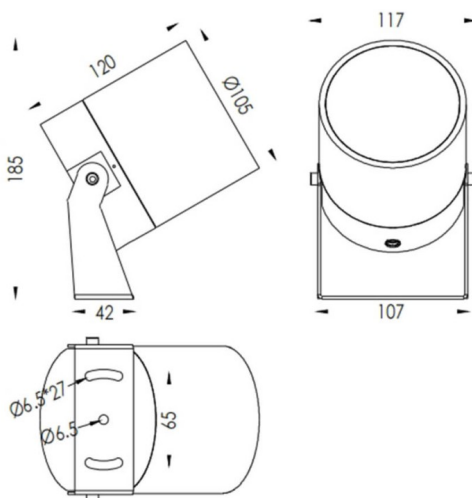

TUBEO-R

Lavov spike spot light from the family TUBEO-R with a power of 23W and a 55 degrees beam angle. With a total lumen output of 1749lm and a luminous efficiency of 76lm/W. Made in Die Cast Aluminum body, steel bracket and Tempered Glass cover and finished in White colour. IP67 and IK10 degree of protection ON-OFF driver.

Dimensions

Product dimensions (mm) 105(Dia)X120(H)mm

Scheme

Item code	86.OS04.5351.01
Product type	Outdoor
Category	Spike Spot Light
Family	TUBEO-R
Subfamily	TUBEO-R

Pictograms

Product	
Real power (W)	23
Real luminous flux (Lm)	1749
Luminous efficiency (Lm/W)	76
Beam angle (°)	55
Life time (h)	50000h L70B10
IP	65
Electrical class insulation	Class II
Colour	White
Control gear included	Yes
Control gear	ON-OFF
Light source	LED
Type of LED	1x23W CREE 1820
Average life time (h)	50000h L70B10
Colour temperature (K)	3000
Colour consistency (SDCM)	SDCM3
CRI	80
IK	IK10