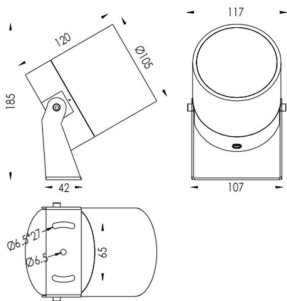

### TUBEO-R

Lavov spike spot light from the family TUBEO-R with a power of 23W and a 55 degrees beam angle. With a total lumen output of 1749lm and a luminous efficiency of 76.04000000000006lm/W. Made in Die Cast Aluminum body, steel bracket and Tempered Glass cover and finished in White colour. IP67 and IK10 degree of protection ON-OFF driver.

Item code	86.OS04.5351.01
Product type	Outdoor
Category	Spike Spot Light
Family	TUBEO-R
Subfamily	TUBEO-R
Pictograms	

### Dimensions

Product dimensions (mm) 105(Dia)X120(H)mm

### Scheme

Product	
Real power (W)	23
Real luminous flux (Lm)	1749
Luminous efficiency (Lm/W)	76.04000000000006
Beam angle (°)	55
Life time (h)	50000h L70B10
IP	67
Electrical class insulation	Class II
Colour	White
Control gear included	Yes
Control gear	ON-OFF
Light source	LED
Type of LED	1x23W CREE 1820
Average life time (h)	50000h L70B10
Colour temperature (K)	3000
Colour consistency (SDCM)	SDCM<3
CRI	80
IK	IK10