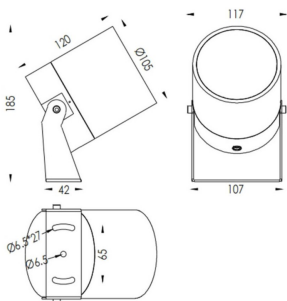

TUBEO-R

Lavov spike spot light from the family TUBEO-R with a power of 23W and a 55 degrees beam angle. With a total lumen output of 1749lm and a luminous efficiency of 76.04000000000006lm/W. Made in Die Cast Aluminum body, steel bracket and Tempered Glass cover and finished in White colour. IP67 and IK10 degree of protection ON-OFF driver.

Item code	86.OS04.5351.01
Product type	Outdoor
Category	Spike Spot Light
Family	TUBEO-R
Subfamily	TUBEO-R
Pictograms	

Dimensions

Product dimensions (mm) 105(Dia)X120(H)mm

Scheme

Product	
Real power (W)	23
Real luminous flux (Lm)	1749
Luminous efficiency (Lm/W)	76.04000000000006
Beam angle (°)	55
Life time (h)	50000h L70B10
IP	67
Electrical class insulation	Class II
Colour	White
Control gear included	Yes
Control gear	ON-OFF
Light source	LED
Type of LED	1x23W CREE 1820
Average life time (h)	50000h L70B10
Colour temperature (K)	3000
Colour consistency (SDCM)	SDCM<3
CRI	80
IK	IK10