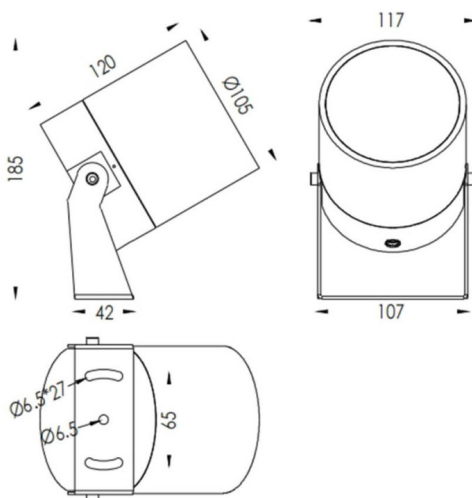

TUBEO-R

Lavov spike spot light from the family TUBEO-R with a power of 23W and a 55 degrees beam angle. With a total lumen output of 1749lm and a luminous efficiency of 76lm/W. Made in Die Cast Aluminum body, steel bracket and Tempered Glass cover and finished in Black colour. IP67 and IK10 degree of protection ON-OFF driver.

Dimensions	
Product dimensions (mm)	105(Dia)X120(H)mm

Scheme

Item code	86.OS04.5351.02
Product type	Outdoor
Category	Spike Spot Light
Family	TUBEO-R
Subfamily	TUBEO-R

Pictograms

Product	
Real power (W)	23
Real luminous flux (Lm)	1749
Luminous efficiency (Lm/W)	76
Beam angle (°)	55
Life time (h)	50000h L70B10
IP	65
Electrical class insulation	Class II
Colour	Black
Control gear included	Yes
Control gear	ON-OFF
Light source	LED
Type of LED	1x23W CREE 1820
Average life time (h)	50000h L70B10
Colour temperature (K)	3000
Colour consistency (SDCM)	SDCM3
CRI	80
IK	IK10