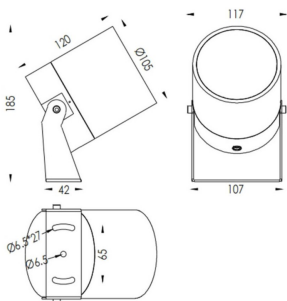

TUBEO-R

Lavov spike spot light from the family TUBEO-R with a power of 23W and a 55 degrees beam angle. With a total lumen output of 1749lm and a luminous efficiency of 76.04000000000006lm/W. Made in Die Cast Aluminum body, steel bracket and Tempered Glass cover and finished in Black colour. IP67 and IK10 degree of protection ON-OFF driver.

Item code	86.OS04.5351.02
Product type	Outdoor
Category	Spike Spot Light
Family	TUBEO-R
Subfamily	TUBEO-R
Pictograms	

Dimensions

Product dimensions (mm) 105(Dia)X120(H)mm

Scheme

Product	
Real power (W)	23
Real luminous flux (Lm)	1749
Luminous efficiency (Lm/W)	76.04000000000006
Beam angle (°)	55
Life time (h)	50000h L70B10
IP	67
Electrical class insulation	Class II
Colour	Black
Control gear included	Yes
Control gear	ON-OFF
Light source	LED
Type of LED	1x23W CREE 1820
Average life time (h)	50000h L70B10
Colour temperature (K)	3000
Colour consistency (SDCM)	SDCM<3
CRI	80
IK	IK10