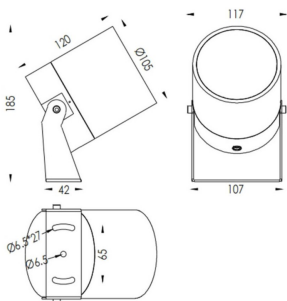

TUBEO-R

Lavov spike spot light from the family TUBEO-R with a power of 23W and a 55 degrees beam angle. With a total lumen output of 1749lm and a luminous efficiency of 76.04000000000006lm/W. Made in Die Cast Aluminum body, steel bracket and Tempered Glass cover and finished in Black colour. IP67 and IK10 degree of protection ON-OFF driver.

Item code	86.OS04.5351.02
Product type	Outdoor
Category	Spike Spot Light
Family	TUBEO-R
Subfamily	TUBEO-R
Pictograms	

Dimensions

Product dimensions (mm) 105(Dia)X120(H)mm

Scheme

Product

Real power (W)	23
Real luminous flux (Lm)	1749
Luminous efficiency (Lm/W)	76.04000000000006
Beam angle (°)	55
Life time (h)	50000h L70B10
IP	67
Electrical class insulation	Class II
Colour	Black
Control gear included	Yes
Control gear	ON-OFF
Light source	LED
Type of LED	1x23W CREE 1820
Average life time (h)	50000h L70B10
Colour temperature (K)	3000
Colour consistency (SDCM)	SDCM<3
CRI	80
IK	IK10