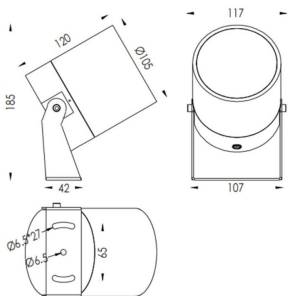

TUBEO-R

Lavov spike spot light from the family TUBEO-R with a power of 23W and a 55 degrees beam angle. With a total lumen output of 1749lm and a luminous efficiency of 76.04000000000006lm/W. Made in Die Cast Aluminum body, steel bracket and Tempered Glass cover and finished in Black colour. IP67 and IK10 degree of protection ON-OFF driver.

Item code	86.OS04.5351.02
Product type	Outdoor
Category	Spike Spot Light
Family	TUBEO-R
Subfamily	TUBEO-R

Pictograms

Dimensions

Product dimensions (mm) 105(Dia)X120(H)mm

Scheme

Product	
Real power (W)	23
Real luminous flux (Lm)	1749
Luminous efficiency (Lm/W)	76.04000000000006
Beam angle (°)	55
Life time (h)	50000h L70B10
IP	67
Electrical class insulation	Class II
Colour	Black
Control gear included	Yes
Control gear	ON-OFF
Light source	LED
Type of LED	1x23W CREE 1820
Average life time (h)	50000h L70B10
Colour temperature (K)	3000
Colour consistency (SDCM)	SDCM<3
CRI	80
IK	IK10