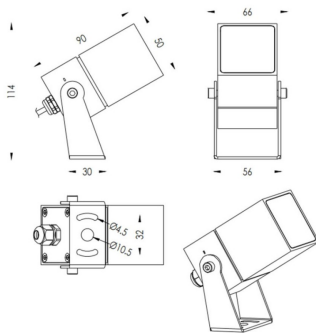

TUBEO-S

Lavov spike spot light from the family TUBEO-S with a power of 6W and a 15 degrees beam angle. With a total lumen output of 484lm and a luminous efficiency of 80.67lm/W. Made in Die Cast Aluminum body, steel bracket and Tempered Glass cover and finished in White colour. IP67 and IK10 degree of protection ON-OFF driver.

Item code	86.OS05.2321.01
Product type	Outdoor
Category	Spike Spot Light
Family	TUBEO-S
Subfamily	TUBEO-S
Pictograms	

Dimensions

Product dimensions (mm) 50X50X90(H)mm

Scheme

Product	
Real power (W)	6
Real luminous flux (Lm)	484
Luminous efficiency (Lm/W)	80.67
Beam angle (°)	15
Life time (h)	50000h L70B10
IP	67
Electrical class insulation	Class II
Colour	White
Control gear included	Yes
Control gear	ON-OFF
Light source	LED
Type of LED	1x6W CREE 1304
Average life time (h)	50000h L70B10
Colour temperature (K)	3000
Colour consistency (SDCM)	SDCM<3
CRI	80
IK	IK10