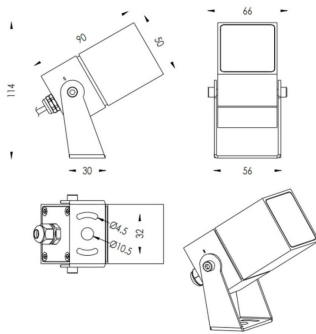

TUBEO-S

Lavov spike spot light from the family TUBEO-S with a power of 6W and a 15 degrees beam angle. With a total lumen output of 484lm and a luminous efficiency of 80.67lm/W. Made in Die Cast Aluminum body, steel bracket and Tempered Glass cover and finished in White colour. IP67 and IK10 degree of protection ON-OFF driver.

Item code	86.OS05.2321.01
Product type	Outdoor
Category	Spike Spot Light
Family	TUBEO-S
Subfamily	TUBEO-S
Pictograms	

Dimensions

Product dimensions (mm) 50X50X90(H)mm

Scheme

Product	
Real power (W)	6
Real luminous flux (Lm)	484
Luminous efficiency (Lm/W)	80.67
Beam angle (°)	15
Life time (h)	50000h L70B10
IP	67
Electrical class insulation	Class II
Colour	White
Control gear included	Yes
Control gear	ON-OFF
Light source	LED
Type of LED	1x6W CREE 1304
Average life time (h)	50000h L70B10
Colour temperature (K)	3000
Colour consistency (SDCM)	SDCM<3
CRI	80
IK	IK10