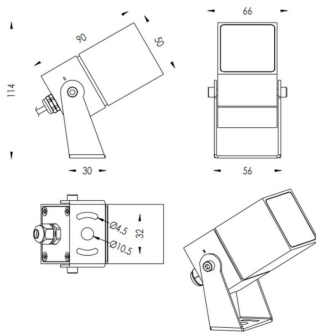

### TUBEO-S

Lavov spike spot light from the family TUBEO-S with a power of 6W and a 15 degrees beam angle. With a total lumen output of 484lm and a luminous efficiency of 80.67lm/W. Made in Die Cast Aluminum body, steel bracket and Tempered Glass cover and finished in White colour. IP67 and IK10 degree of protection ON-OFF driver.

Item code	86.OS05.2321.01
Product type	Outdoor
Category	Spike Spot Light
Family	TUBEO-S
Subfamily	TUBEO-S
Pictograms	

### Dimensions

Product dimensions (mm) 50X50X90(H)mm

### Scheme

Product	
Real power (W)	6
Real luminous flux (Lm)	484
Luminous efficiency (Lm/W)	80.67
Beam angle (°)	15
Life time (h)	50000h L70B10
IP	67
Electrical class insulation	Class II
Colour	White
Control gear included	Yes
Control gear	ON-OFF
Light source	LED
Type of LED	1x6W CREE 1304
Average life time (h)	50000h L70B10
Colour temperature (K)	3000
Colour consistency (SDCM)	SDCM<3
CRI	80
IK	IK10