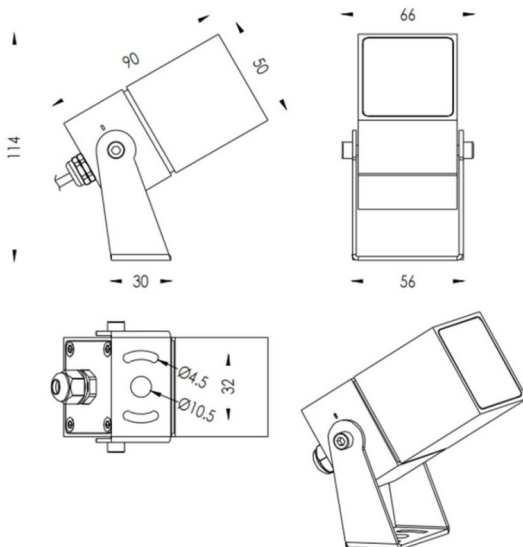

TUBE0-S

Lavov spike spot light from the family TUBE0-S with a power of 6W and a 15 degrees beam angle. With a total lumen output of 484lm and a luminous efficiency of 80.67lm/W. Made in Die Cast Aluminum body, steel bracket and Tempered Glass cover and finished in Black colour. IP67 and IK10 degree of protection ON-OFF driver.

Dimensions

Product dimensions (mm) 50X50X90(H)mm

Scheme

Item code	86.OS05.2321.02
Product type	Outdoor
Category	Spike Spot Light
Family	TUBE0-S
Subfamily	TUBE0-S
Pictograms	

Product	
Real power (W)	6
Real luminous flux (Lm)	484
Luminous efficiency (Lm/W)	80.67
Beam angle (°)	15
Life time (h)	50000h L70B10
IP	67
Electrical class insulation	Class II
Colour	Black
Control gear included	Yes
Control gear	ON-OFF
Light source	LED
Type of LED	1x6W CREE 1304
Average life time (h)	50000h L70B10
Colour temperature (K)	3000
Colour consistency (SDCM)	SDCM<3
CRI	80
IK	IK10