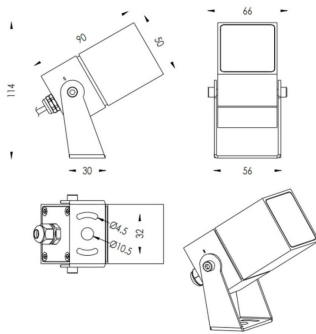

TUBEO-S

Lavov spike spot light from the family TUBEO-S with a power of 6W and a 15 degrees beam angle. With a total lumen output of 484lm and a luminous efficiency of 80.67lm/W. Made in Die Cast Aluminum body, steel bracket and Tempered Glass cover and finished in Black colour. IP67 and IK10 degree of protection ON-OFF driver.

Item code	86.OS05.2321.02
Product type	Outdoor
Category	Spike Spot Light
Family	TUBEO-S
Subfamily	TUBEO-S
Pictograms	

Dimensions

Product dimensions (mm) 50X50X90(H)mm

Scheme

Product

Real power (W)	6
Real luminous flux (Lm)	484
Luminous efficiency (Lm/W)	80.67
Beam angle (°)	15
Life time (h)	50000h L70B10
IP	67
Electrical class insulation	Class II
Colour	Black
Control gear included	Yes
Control gear	ON-OFF
Light source	LED
Type of LED	1x6W CREE 1304
Average life time (h)	50000h L70B10
Colour temperature (K)	3000
Colour consistency (SDCM)	SDCM<3
CRI	80
IK	IK10