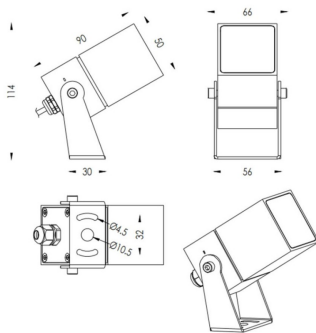

TUBEO-S

Lavov spike spot light from the family TUBEO-S with a power of 6W and a 15 degrees beam angle. With a total lumen output of 484lm and a luminous efficiency of 80.67lm/W. Made in Die Cast Aluminum body, steel bracket and Tempered Glass cover and finished in Black colour. IP67 and IK10 degree of protection ON-OFF driver.

Item code	86.OS05.2321.02
Product type	Outdoor
Category	Spike Spot Light
Family	TUBEO-S
Subfamily	TUBEO-S
Pictograms	

Dimensions

Product dimensions (mm) 50X50X90(H)mm

Scheme

Product	
Real power (W)	6
Real luminous flux (Lm)	484
Luminous efficiency (Lm/W)	80.67
Beam angle (°)	15
Life time (h)	50000h L70B10
IP	67
Electrical class insulation	Class II
Colour	Black
Control gear included	Yes
Control gear	ON-OFF
Light source	LED
Type of LED	1x6W CREE 1304
Average life time (h)	50000h L70B10
Colour temperature (K)	3000
Colour consistency (SDCM)	SDCM<3
CRI	80
IK	IK10