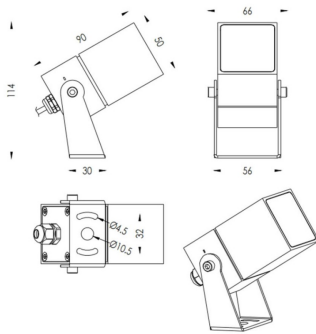

TUBEO-S

Lavov spike spot light from the family TUBEO-S with a power of 6W and a 15 degrees beam angle. With a total lumen output of 484lm and a luminous efficiency of 80.67lm/W. Made in Die Cast Aluminum body, steel bracket and Tempered Glass cover and finished in Black colour. IP67 and IK10 degree of protection ON-OFF driver.

Item code	86.OS05.2321.02
Product type	Outdoor
Category	Spike Spot Light
Family	TUBEO-S
Subfamily	TUBEO-S
Pictograms	

Dimensions

Product dimensions (mm) 50X50X90(H)mm

Scheme

Product	
Real power (W)	6
Real luminous flux (Lm)	484
Luminous efficiency (Lm/W)	80.67
Beam angle (°)	15
Life time (h)	50000h L70B10
IP	67
Electrical class insulation	Class II
Colour	Black
Control gear included	Yes
Control gear	ON-OFF
Light source	LED
Type of LED	1x6W CREE 1304
Average life time (h)	50000h L70B10
Colour temperature (K)	3000
Colour consistency (SDCM)	SDCM<3
CRI	80
IK	IK10