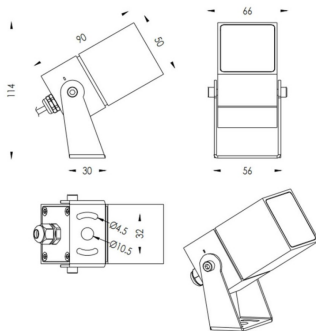

TUBEO-S

Lavov spike spot light from the family TUBEO-S with a power of 6W and a 24 degrees beam angle. With a total lumen output of 484lm and a luminous efficiency of 80.67lm/W. Made in Die Cast Aluminum body, steel bracket and Tempered Glass cover and finished in White colour. IP67 and IK10 degree of protection ON-OFF driver.

Item code	86.OS05.2331.01
Product type	Outdoor
Category	Spike Spot Light
Family	TUBEO-S
Subfamily	TUBEO-S
Pictograms	

Dimensions

Product dimensions (mm) 50X50X90(H)mm

Scheme

Product	
Real power (W)	6
Real luminous flux (Lm)	484
Luminous efficiency (Lm/W)	80.67
Beam angle (°)	24
Life time (h)	50000h L70B10
IP	67
Electrical class insulation	Class II
Colour	White
Control gear included	Yes
Control gear	ON-OFF
Light source	LED
Type of LED	1x6W CREE 1304
Average life time (h)	50000h L70B10
Colour temperature (K)	3000
Colour consistency (SDCM)	SDCM<3
CRI	80
IK	IK10