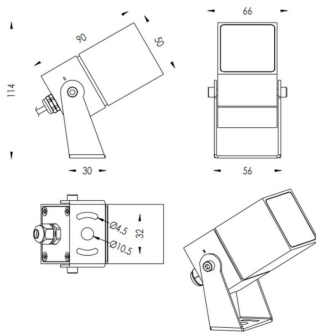

### TUBEO-S

Lavov spike spot light from the family TUBEO-S with a power of 6W and a 24 degrees beam angle. With a total lumen output of 484lm and a luminous efficiency of 80.67lm/W. Made in Die Cast Aluminum body, steel bracket and Tempered Glass cover and finished in White colour. IP67 and IK10 degree of protection ON-OFF driver.

Item code	86.OS05.2331.01
Product type	Outdoor
Category	Spike Spot Light
Family	TUBEO-S
Subfamily	TUBEO-S
Pictograms	

### Dimensions

Product dimensions (mm) 50X50X90(H)mm

### Scheme

Product	
Real power (W)	6
Real luminous flux (Lm)	484
Luminous efficiency (Lm/W)	80.67
Beam angle (°)	24
Life time (h)	50000h L70B10
IP	67
Electrical class insulation	Class II
Colour	White
Control gear included	Yes
Control gear	ON-OFF
Light source	LED
Type of LED	1x6W CREE 1304
Average life time (h)	50000h L70B10
Colour temperature (K)	3000
Colour consistency (SDCM)	SDCM<3
CRI	80
IK	IK10