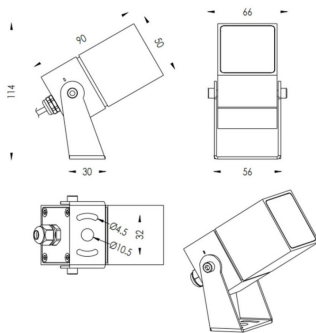

TUBEO-S

Lavov spike spot light from the family TUBEO-S with a power of 6W and a 24 degrees beam angle. With a total lumen output of 484lm and a luminous efficiency of 80.67lm/W. Made in Die Cast Aluminum body, steel bracket and Tempered Glass cover and finished in White colour. IP67 and IK10 degree of protection ON-OFF driver.

| | |
|--------------|--|
| Item code | 86.OS05.2331.01 |
| Product type | Outdoor |
| Category | Spike Spot Light |
| Family | TUBEO-S |
| Subfamily | TUBEO-S |
| Pictograms |  |

Dimensions

Product dimensions (mm) 50X50X90(H)mm

Scheme

| | |
|-----------------------------|----------------|
| Product | |
| Real power (W) | 6 |
| Real luminous flux (Lm) | 484 |
| Luminous efficiency (Lm/W) | 80.67 |
| Beam angle (°) | 24 |
| Life time (h) | 50000h L70B10 |
| IP | 67 |
| Electrical class insulation | Class II |
| Colour | White |
| Control gear included | Yes |
| Control gear | ON-OFF |
| Light source | LED |
| Type of LED | 1x6W CREE 1304 |
| Average life time (h) | 50000h L70B10 |
| Colour temperature (K) | 3000 |
| Colour consistency (SDCM) | SDCM<3 |
| CRI | 80 |
| IK | IK10 |