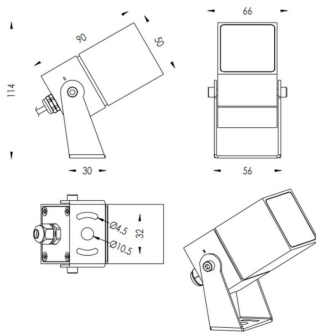

### TUBEO-S

Lavov spike spot light from the family TUBEO-S with a power of 6W and a 24 degrees beam angle. With a total lumen output of 484lm and a luminous efficiency of 80.67lm/W. Made in Die Cast Aluminum body, steel bracket and Tempered Glass cover and finished in Black colour. IP67 and IK10 degree of protection ON-OFF driver.

Item code	86.OS05.2331.02
Product type	Outdoor
Category	Spike Spot Light
Family	TUBEO-S
Subfamily	TUBEO-S
Pictograms	

### Dimensions

Product dimensions (mm) 50X50X90(H)mm

### Scheme

Product	
Real power (W)	6
Real luminous flux (Lm)	484
Luminous efficiency (Lm/W)	80.67
Beam angle (°)	24
Life time (h)	50000h L70B10
IP	67
Electrical class insulation	Class II
Colour	Black
Control gear included	Yes
Control gear	ON-OFF
Light source	LED
Type of LED	1x6W CREE 1304
Average life time (h)	50000h L70B10
Colour temperature (K)	3000
Colour consistency (SDCM)	SDCM<3
CRI	80
IK	IK10