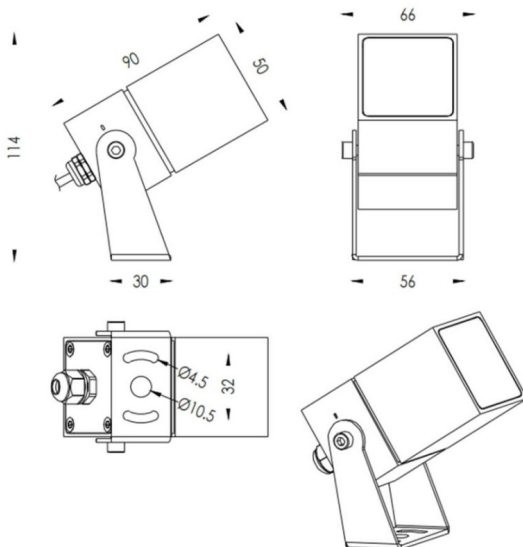

### TUBE0-S

Lavov spike spot light from the family TUBE0-S with a power of 6W and a 24 degrees beam angle. With a total lumen output of 484lm and a luminous efficiency of 80.67lm/W. Made in Die Cast Aluminum body, steel bracket and Tempered Glass cover and finished in Black colour. IP67 and IK10 degree of protection ON-OFF driver.

#### Dimensions

Product dimensions (mm) 50X50X90(H)mm

#### Scheme

Item code	86.OS05.2331.02
Product type	Outdoor
Category	Spike Spot Light
Family	TUBE0-S
Subfamily	TUBE0-S
Pictograms	

Product	
Real power (W)	6
Real luminous flux (Lm)	484
Luminous efficiency (Lm/W)	80.67
Beam angle (&ordm;)	24
Life time (h)	50000h L70B10
IP	67
Electrical class insulation	Class II
Colour	Black
Control gear included	Yes
Control gear	ON-OFF
Light source	LED
Type of LED	1x6W CREE 1304
Average life time (h)	50000h L70B10
Colour temperature (K)	3000
Colour consistency (SDCM)	SDCM<3
CRI	80
IK	IK10