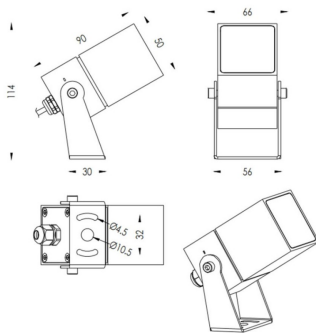

### TUBEO-S

Lavov spike spot light from the family TUBEO-S with a power of 6W and a 24 degrees beam angle. With a total lumen output of 484lm and a luminous efficiency of 80.67lm/W. Made in Die Cast Aluminum body, steel bracket and Tempered Glass cover and finished in Black colour. IP67 and IK10 degree of protection ON-OFF driver.

|              |                  |
|--------------|------------------|
| Item code    | 86.OS05.2331.02  |
| Product type | Outdoor          |
| Category     | Spike Spot Light |
| Family       | TUBEO-S          |
| Subfamily    | TUBEO-S          |
| Pictograms   |                  |

### Dimensions

Product dimensions (mm) 50X50X90(H)mm

### Scheme

|                             |                |
|-----------------------------|----------------|
| Product                     |                |
| Real power (W)              | 6              |
| Real luminous flux (Lm)     | 484            |
| Luminous efficiency (Lm/W)  | 80.67          |
| Beam angle (°)              | 24             |
| Life time (h)               | 50000h L70B10  |
| IP                          | 67             |
| Electrical class insulation | Class II       |
| Colour                      | Black          |
| Control gear included       | Yes            |
| Control gear                | ON-OFF         |
| Light source                | LED            |
| Type of LED                 | 1x6W CREE 1304 |
| Average life time (h)       | 50000h L70B10  |
| Colour temperature (K)      | 3000           |
| Colour consistency (SDCM)   | SDCM<3         |
| CRI                         | 80             |
| IK                          | IK10           |