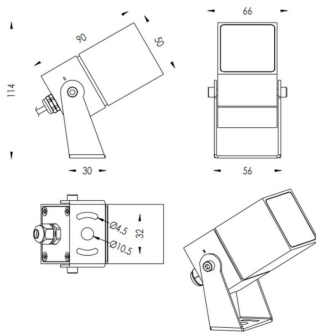

TUBEO-S

Lavov spike spot light from the family TUBEO-S with a power of 6W and a 36 degrees beam angle. With a total lumen output of 484lm and a luminous efficiency of 80.67lm/W. Made in Die Cast Aluminum body, steel bracket and Tempered Glass cover and finished in White colour. IP67 and IK10 degree of protection ON-OFF driver.

Item code	86.OS05.2341.01
Product type	Outdoor
Category	Spike Spot Light
Family	TUBEO-S
Subfamily	TUBEO-S
Pictograms	

Dimensions

Product dimensions (mm) 50X50X90(H)mm

Scheme

Product	
Real power (W)	6
Real luminous flux (Lm)	484
Luminous efficiency (Lm/W)	80.67
Beam angle (°)	36
Life time (h)	50000h L70B10
IP	67
Electrical class insulation	Class II
Colour	White
Control gear included	Yes
Control gear	ON-OFF
Light source	LED
Type of LED	1x6W CREE 1304
Average life time (h)	50000h L70B10
Colour temperature (K)	3000
Colour consistency (SDCM)	SDCM<3
CRI	80
IK	IK10