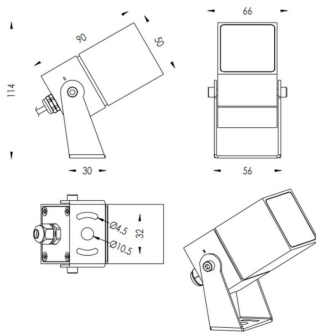

### TUBEO-S

Lavov spike spot light from the family TUBEO-S with a power of 6W and a 36 degrees beam angle. With a total lumen output of 484lm and a luminous efficiency of 80.67lm/W. Made in Die Cast Aluminum body, steel bracket and Tempered Glass cover and finished in White colour. IP67 and IK10 degree of protection ON-OFF driver.

Item code	86.OS05.2341.01
Product type	Outdoor
Category	Spike Spot Light
Family	TUBEO-S
Subfamily	TUBEO-S
Pictograms	

### Dimensions

Product dimensions (mm) 50X50X90(H)mm

### Scheme

Product	
Real power (W)	6
Real luminous flux (Lm)	484
Luminous efficiency (Lm/W)	80.67
Beam angle (°)	36
Life time (h)	50000h L70B10
IP	67
Electrical class insulation	Class II
Colour	White
Control gear included	Yes
Control gear	ON-OFF
Light source	LED
Type of LED	1x6W CREE 1304
Average life time (h)	50000h L70B10
Colour temperature (K)	3000
Colour consistency (SDCM)	SDCM<3
CRI	80
IK	IK10