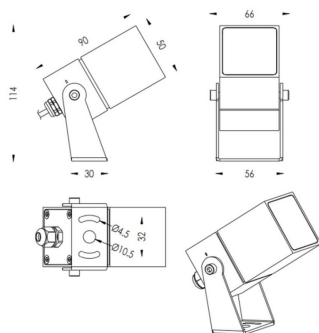

Scheme

Product	
Real power (W)	6
Real luminous flux (Lm)	484
Luminous efficiency (Lm/W)	80.67
Beam angle (°)	36
Life time (h)	50000h L70B10
IP	67
Electrical class insulation	Class II
Colour	White
Control gear included	Yes
Control gear	ON-OFF
Light source	LED
Type of LED	1x6W CREE 1304
Average life time (h)	50000h L70B10
Colour temperature (K)	3000
Colour consistency (SDCM)	SDCM<3
CRI	80
IK	IK10